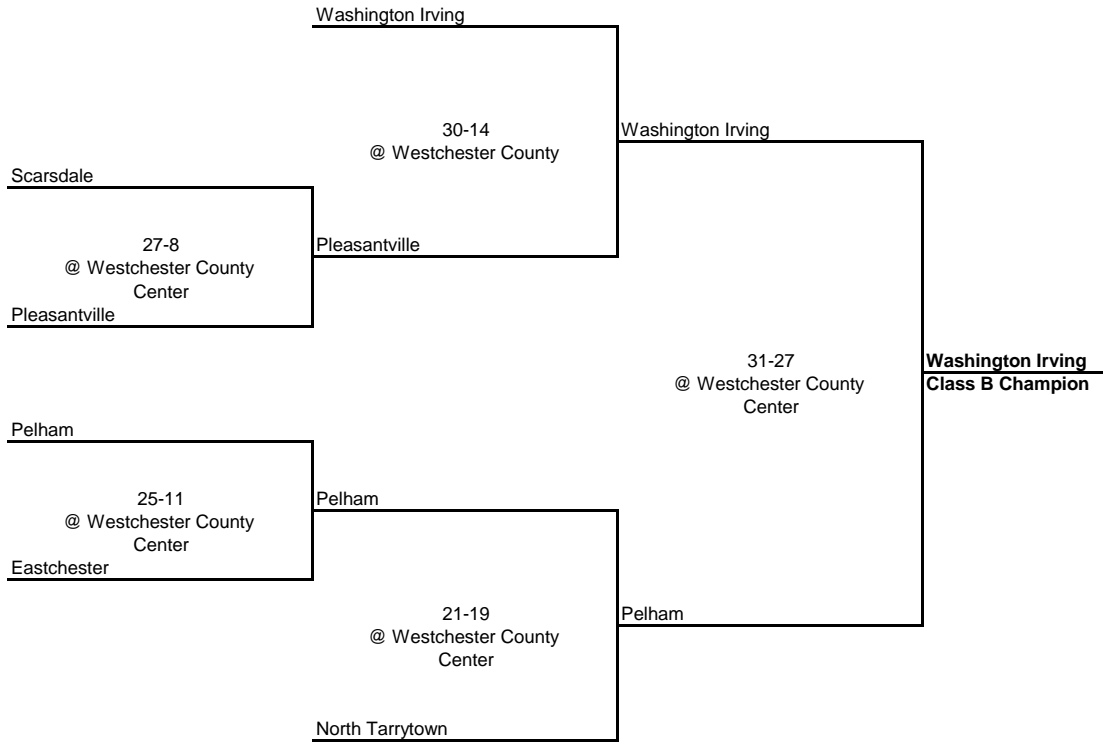

---

---

**1936 CLASS A CHAMPIONSHIP**

**New York State Section I**

---

---

QUARTERFINAL

SEMI FINAL

FINAL

**1936 CLASS B CHAMPIONSHIP**

**New York State Section I**

QUARTERFINAL

SEMI FINAL

FINAL

**1936 CLASS C CHAMPIONSHIP**

**New York State Section I**

ROUND 1

QUARTERFINAL

SEMI FINAL

FINAL