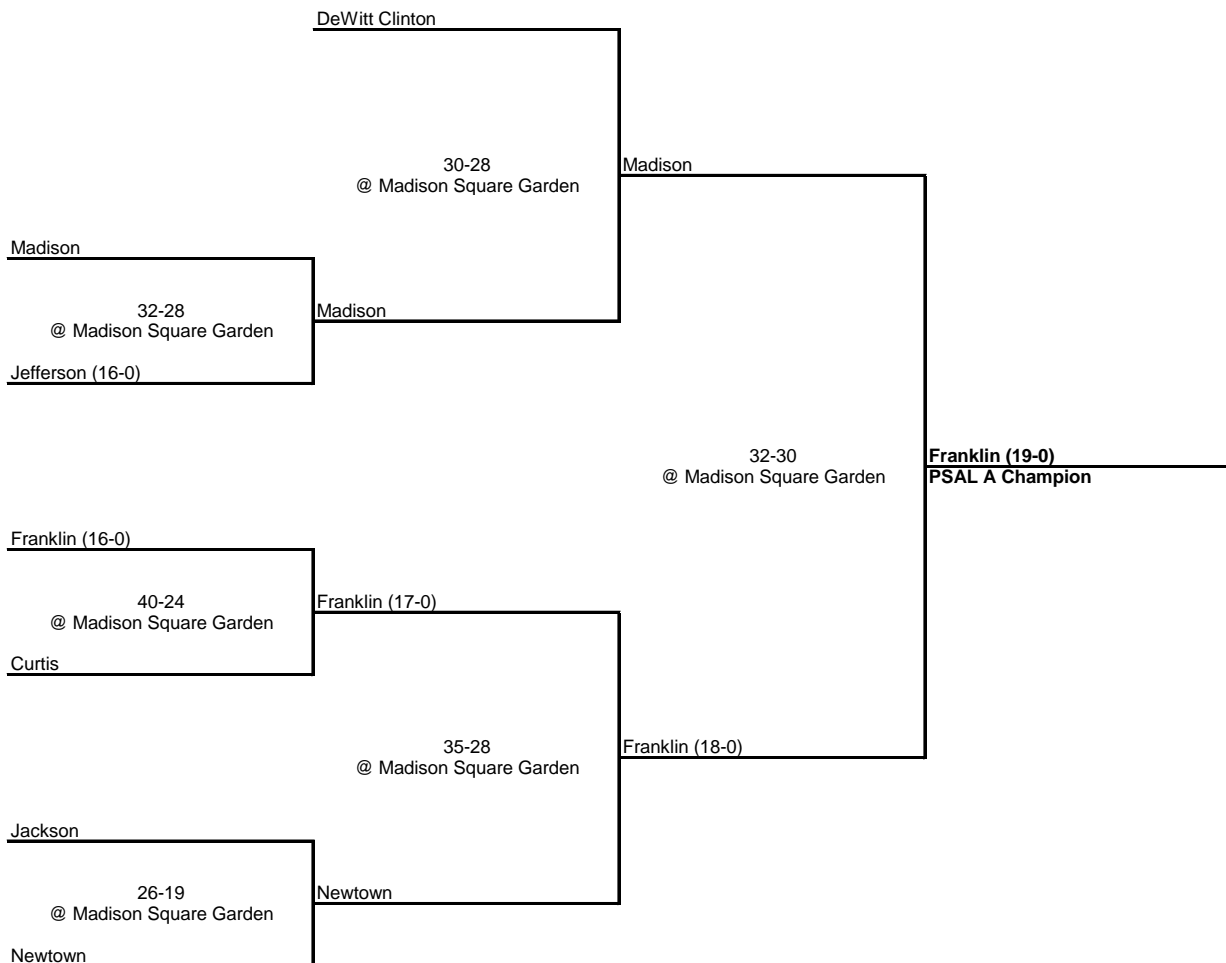

1940 PSAL A Playoff Bracket

QUARTERFINAL

SEMI FINAL

FINAL

1940 PSAL B Playoff Bracket

FINAL

Automotive

43-40
@ Madison Square Garden

Gompers

Automotive
PSAL B Champion

3rd Place

Bronx Vocational

45-28
@ Madison Square Garden

Queens Vocational

Bronx Vocational