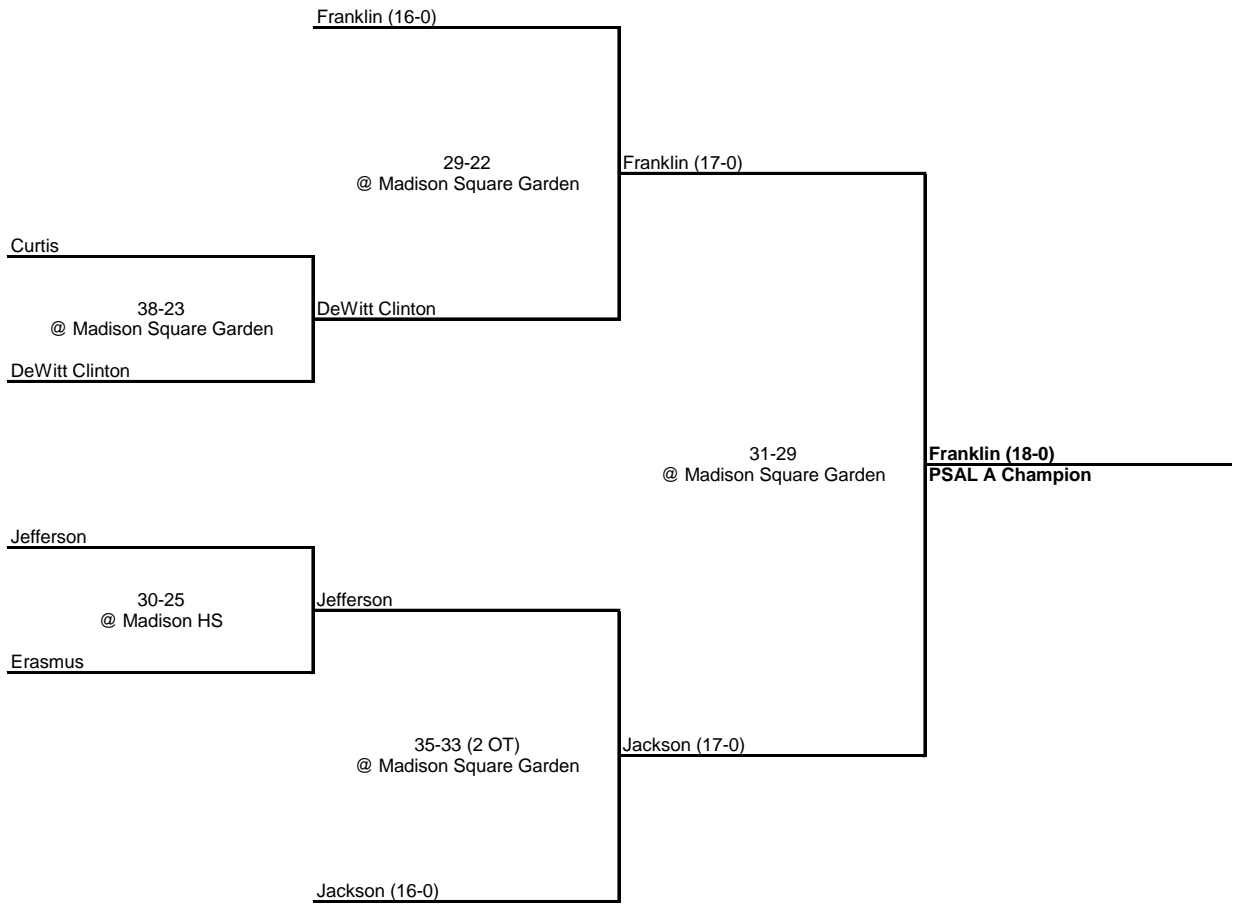

1941 PSAL A Playoff Bracket

QUARTERFINAL

SEMI FINAL

FINAL

1941 PSAL B Playoff Bracket

SEMI FINAL

FINAL