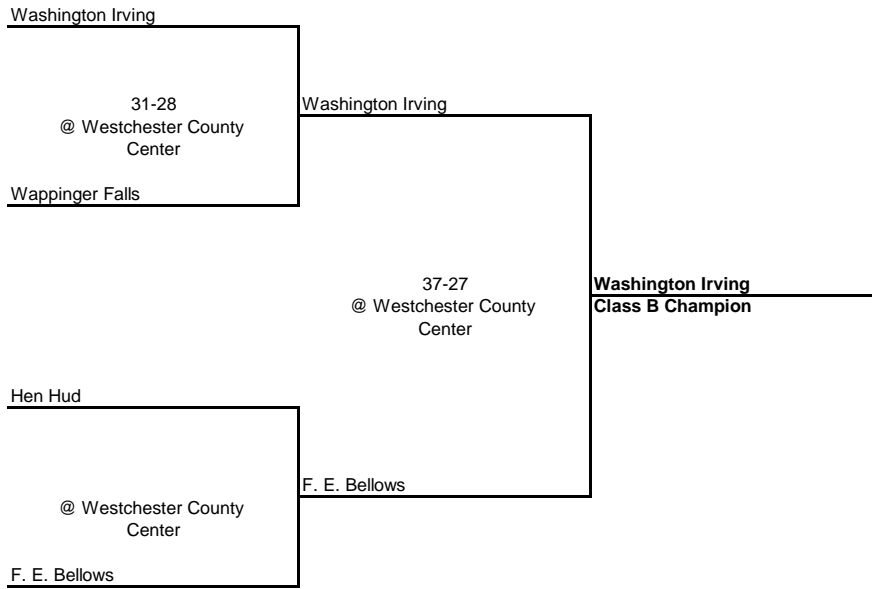

**1941 CLASS A CHAMPIONSHIP**

**New York State Section I**

QUARTERFINAL

SEMI FINAL

FINAL

---

---

**1941 CLASS B CHAMPIONSHIP**

**New York State Section I**

---

---

SEMI FINAL

FINAL

**1941 CLASS C CHAMPIONSHIP**

**New York State Section I**

ROUND 1

QUARTERFINAL

SEMI FINAL

FINAL