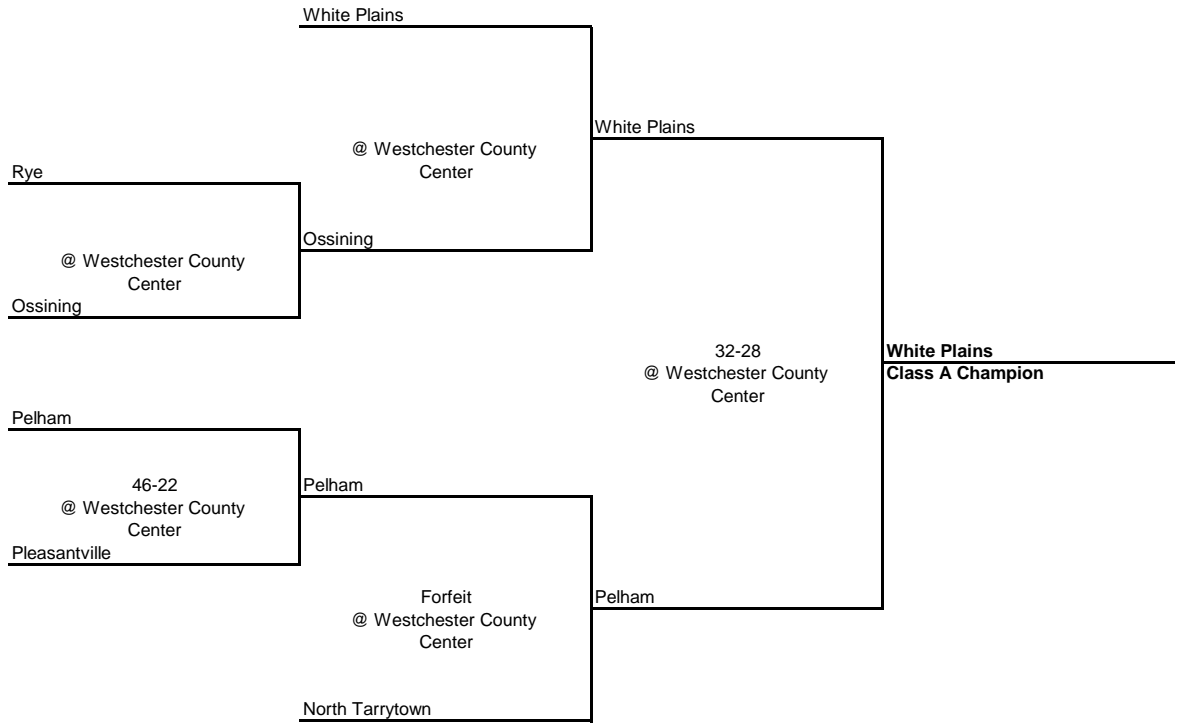

**1941 CLASS A CHAMPIONSHIP**

**New York State Section I**

QUARTERFINAL

SEMI FINAL

FINAL

---

---

**1941 CLASS B CHAMPIONSHIP**

**New York State Section I**

---

---

SEMI FINAL

FINAL

**1941 CLASS C CHAMPIONSHIP**

**New York State Section I**

ROUND 1

QUARTERFINAL

SEMI FINAL

FINAL