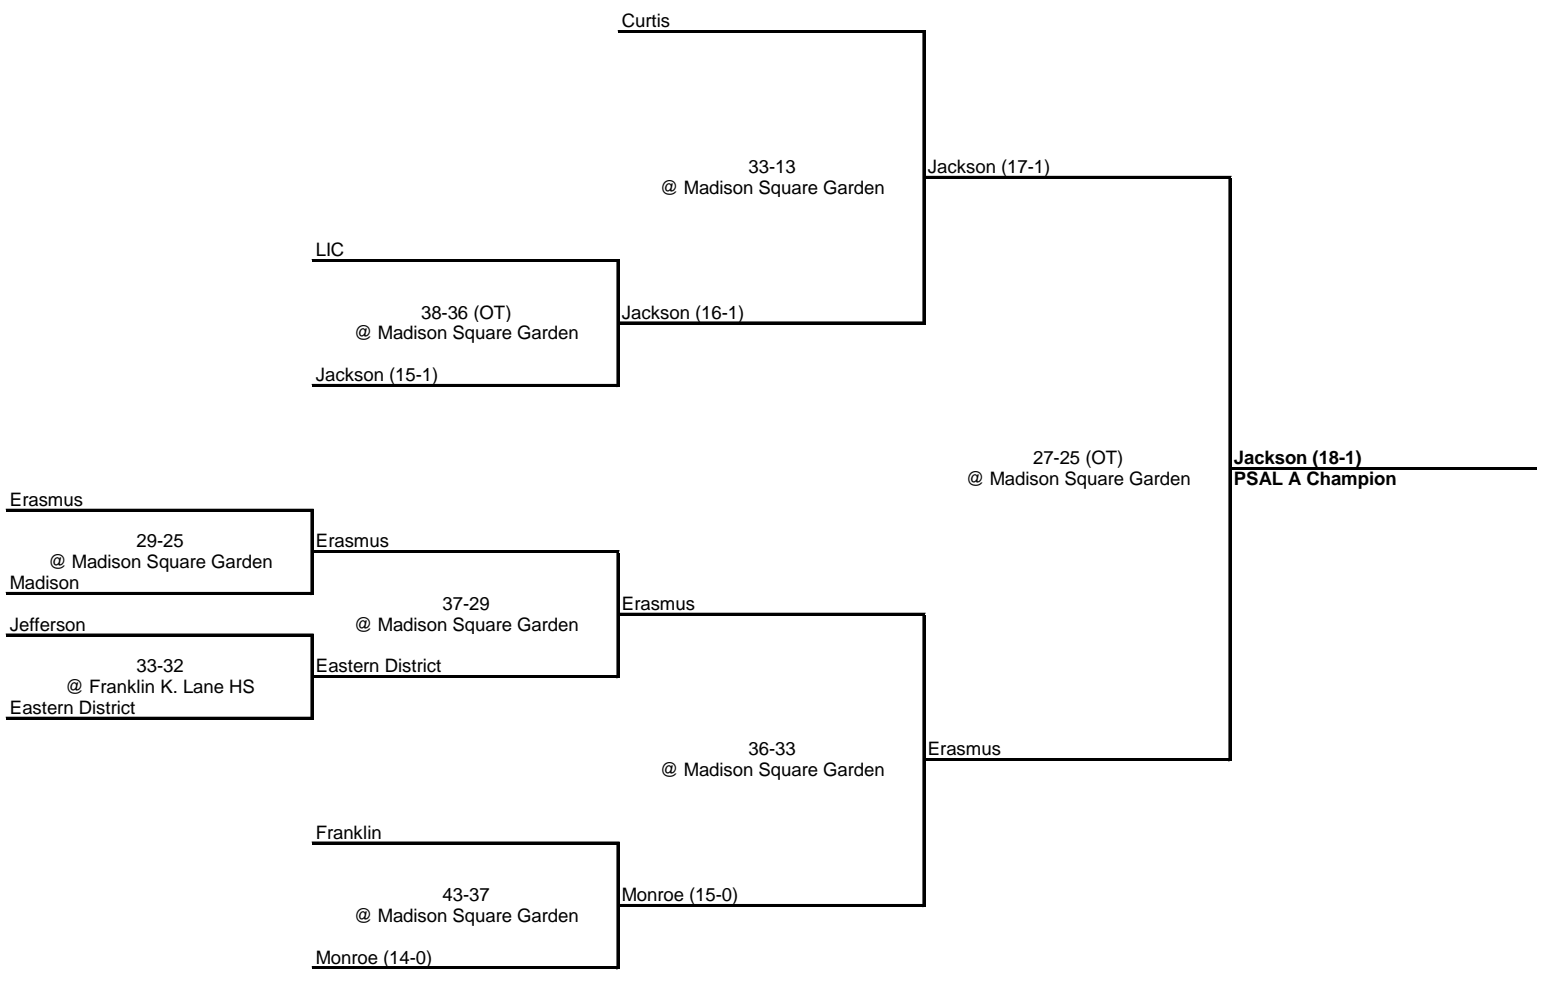

1942 PSAL A Playoff Bracket

PLAY-IN

QUARTERFINAL

SEMI FINAL

FINAL

1942 PSAL B Playoff Bracket

SEMI FINAL

FINAL