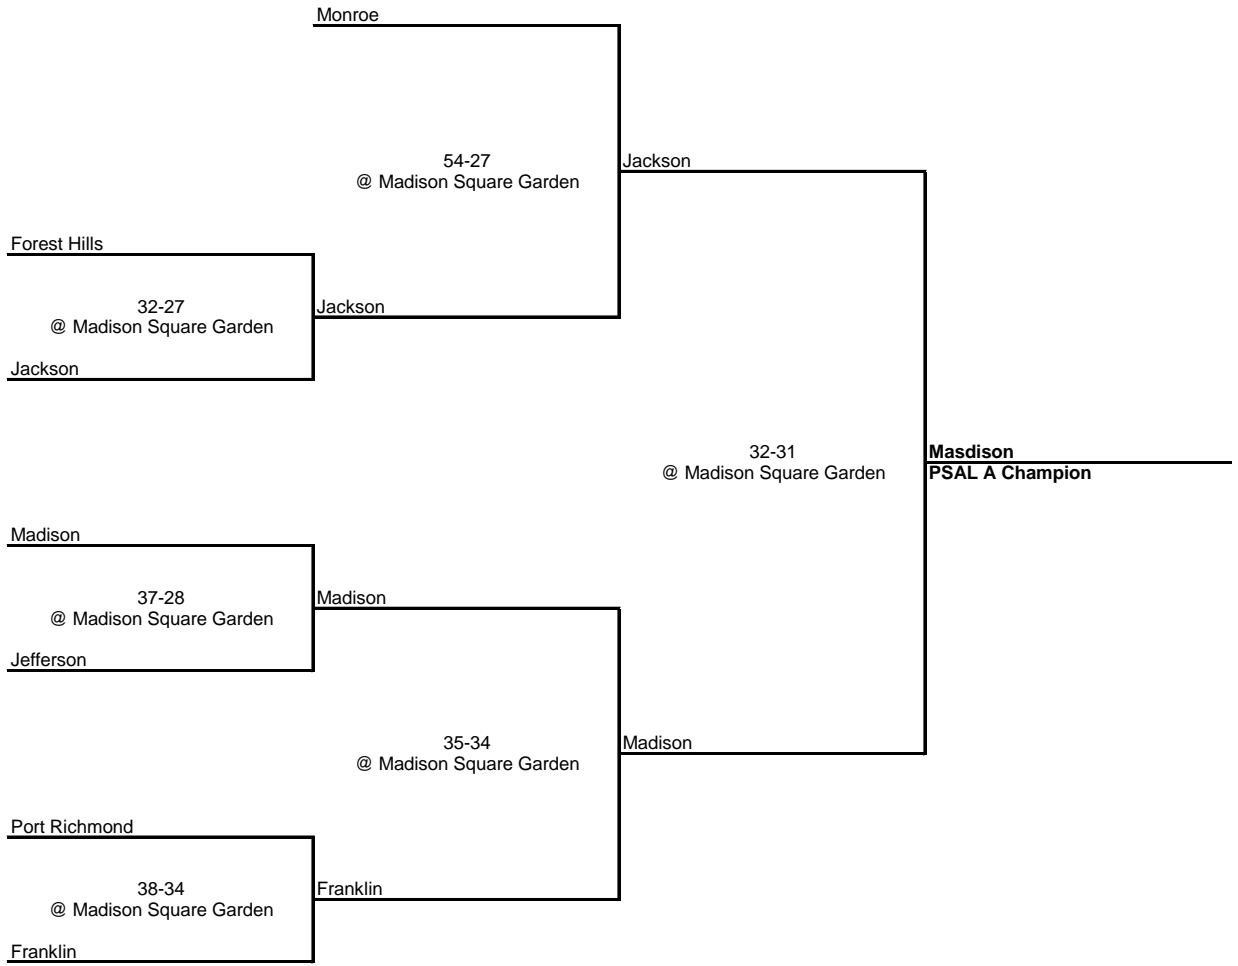

1943 PSAL A Playoff Bracket

QUARTERFINAL

SEMI FINAL

FINAL

1943 PSAL B Playoff Bracket

FINAL

NY Vocational

39-26
@ Madison Square Garden