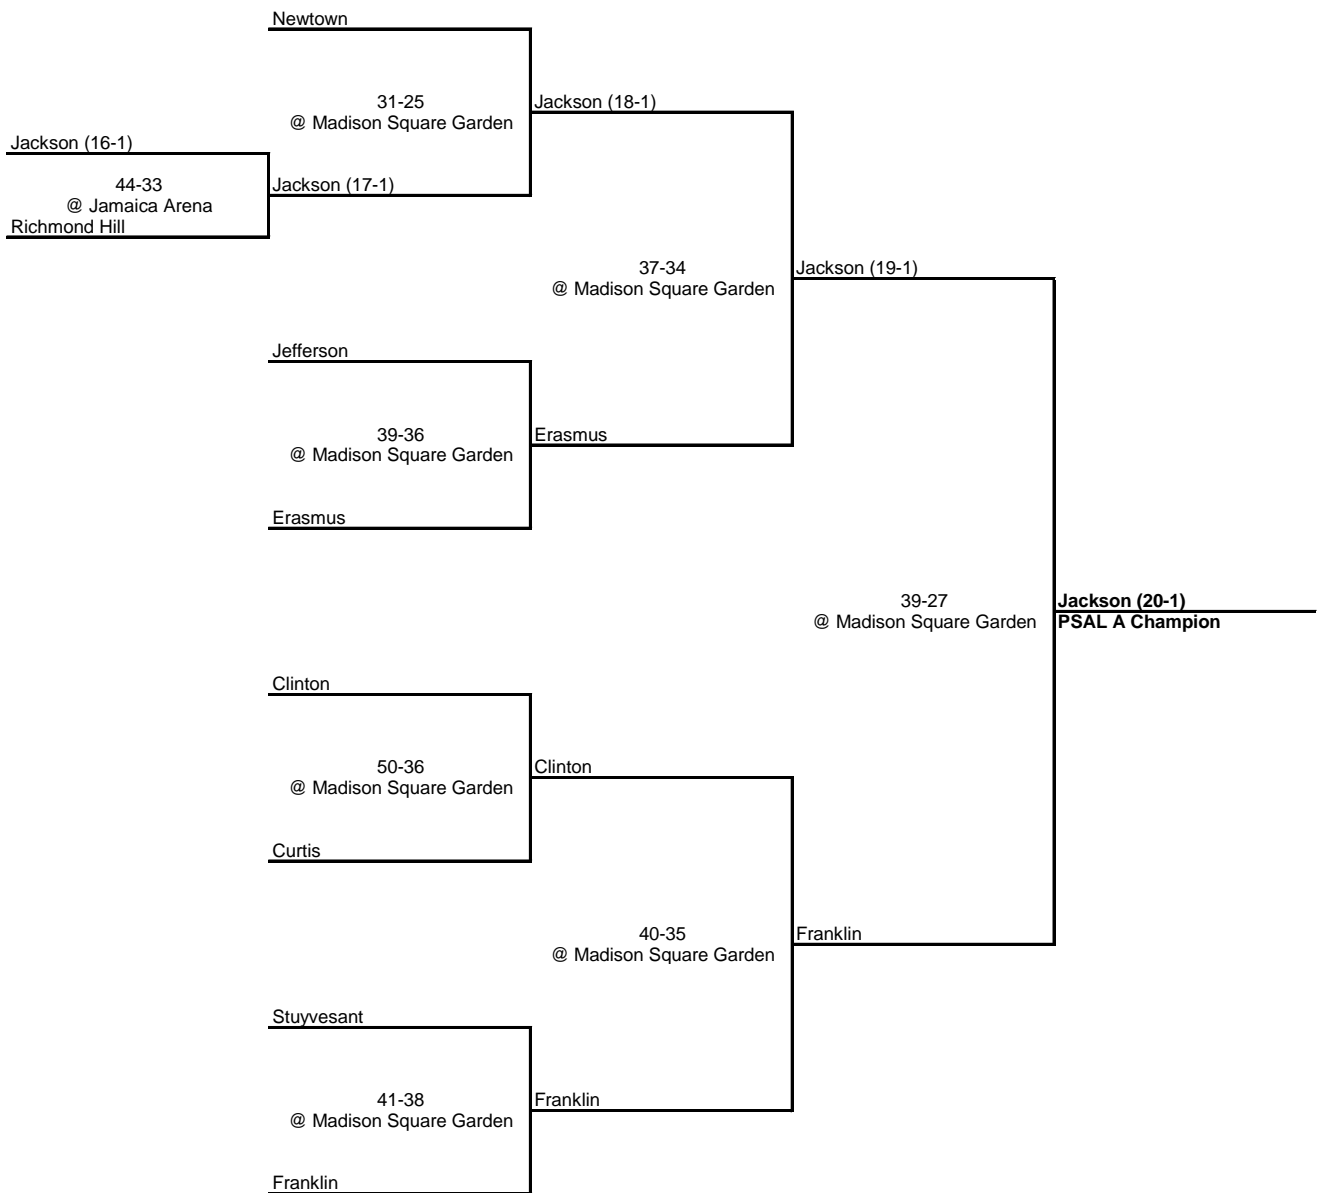

1944 PSAL/CHSAA Playoff Bracket

FINAL

1944 PSAL A Playoff Bracket

PLAY-IN

QUARTERFINAL

SEMI FINAL

FINAL

1944 PSAL B Playoff Bracket

FINAL

Automotive

40-26
@ Madison Square Garden

Gompers

Automotive
PSAL B Champion