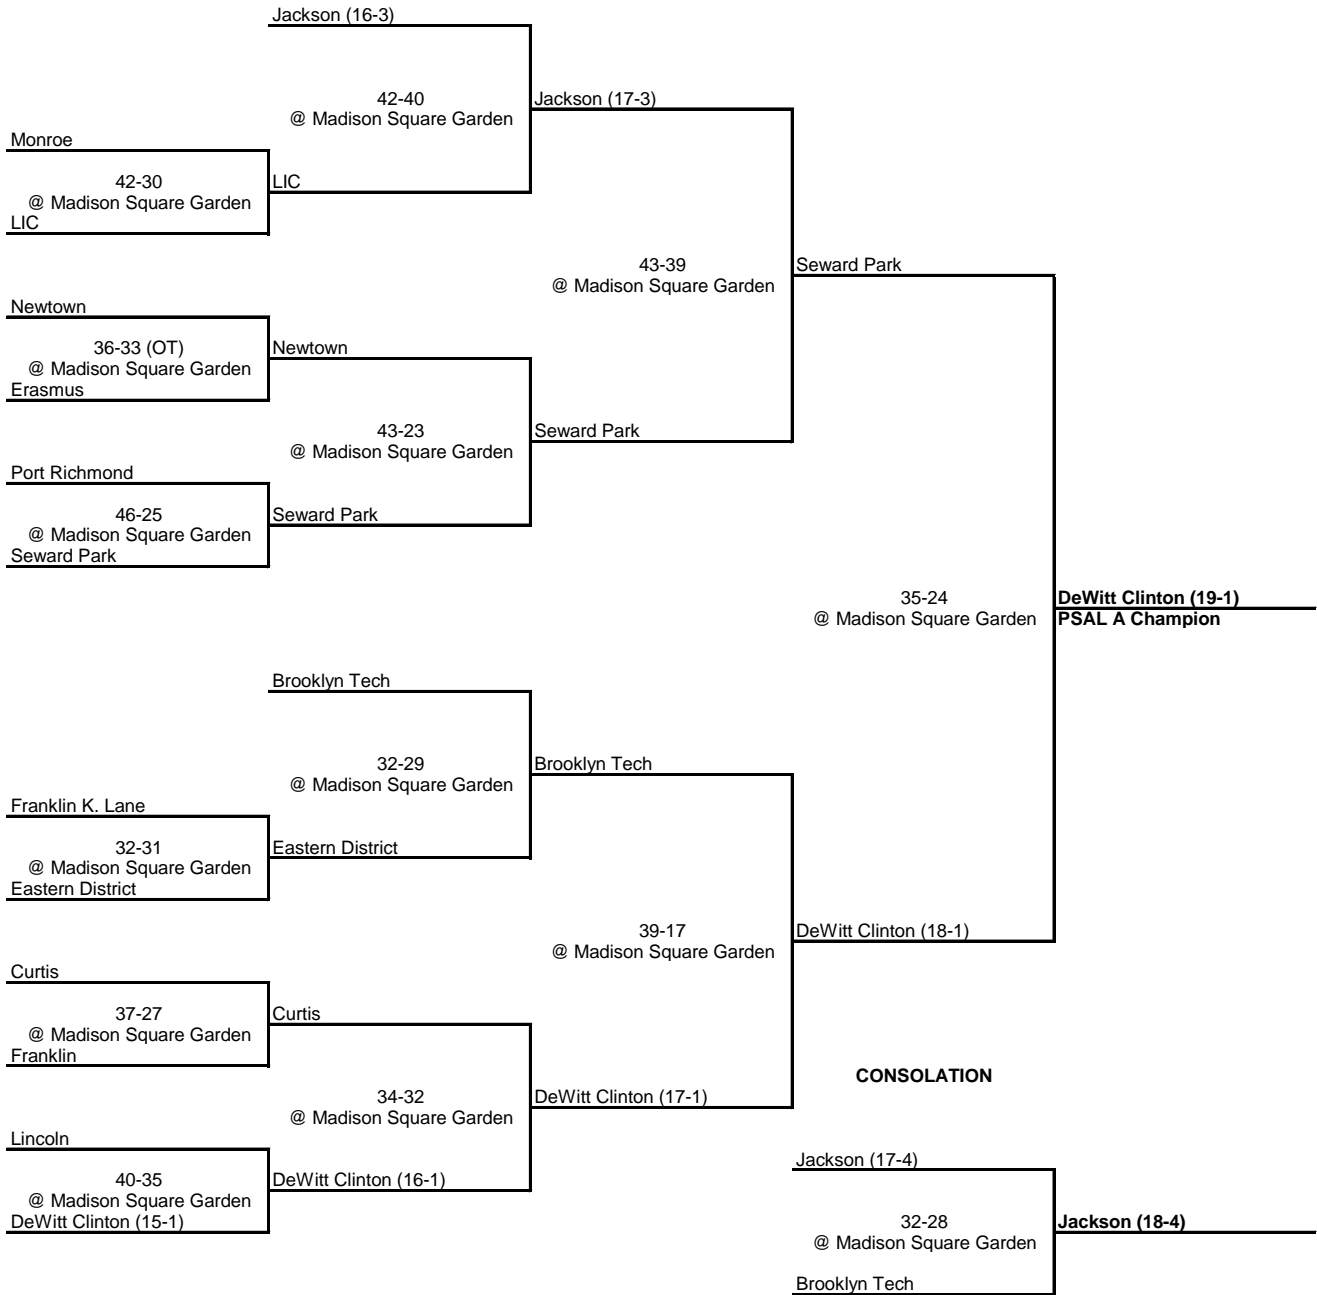

# 1945 PSAL A Playoff Bracket

ROUND 1

QUARTERFINAL

SEMI FINAL

FINAL

---

---

# 1945 PSAL B Playoff Bracket

---

---

FINAL

Automotive

44-34  
@ Madison Square Garden

Gompers

Automotive  
PSAL B Champion