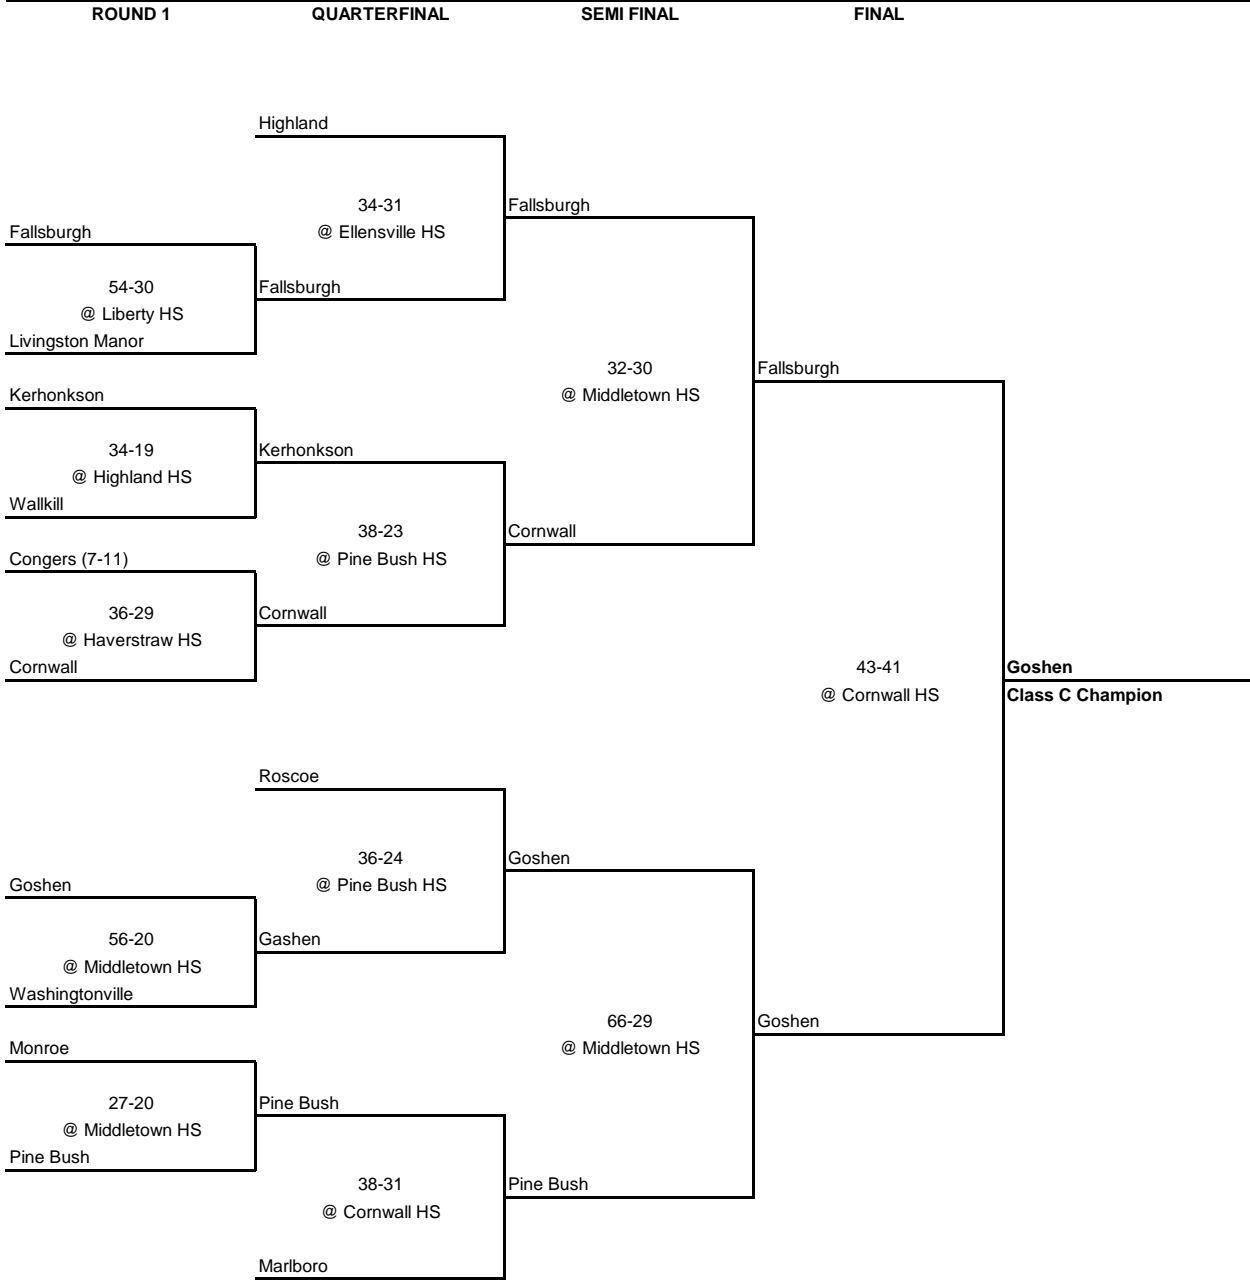

1946 CLASS A CHAMPIONSHIP

New York State Section IX

QUARTERFINAL

SEMI FINAL

FINAL

1946 CLASS B CHAMPIONSHIP

New York State Section IX

QUARTERFINAL

SEMI FINAL

FINAL

1946 CLASS C CHAMPIONSHIP

New York State Section IX

1946 CLASS D CHAMPIONSHIP

New York State Section IX

SEMI FINAL

FINAL