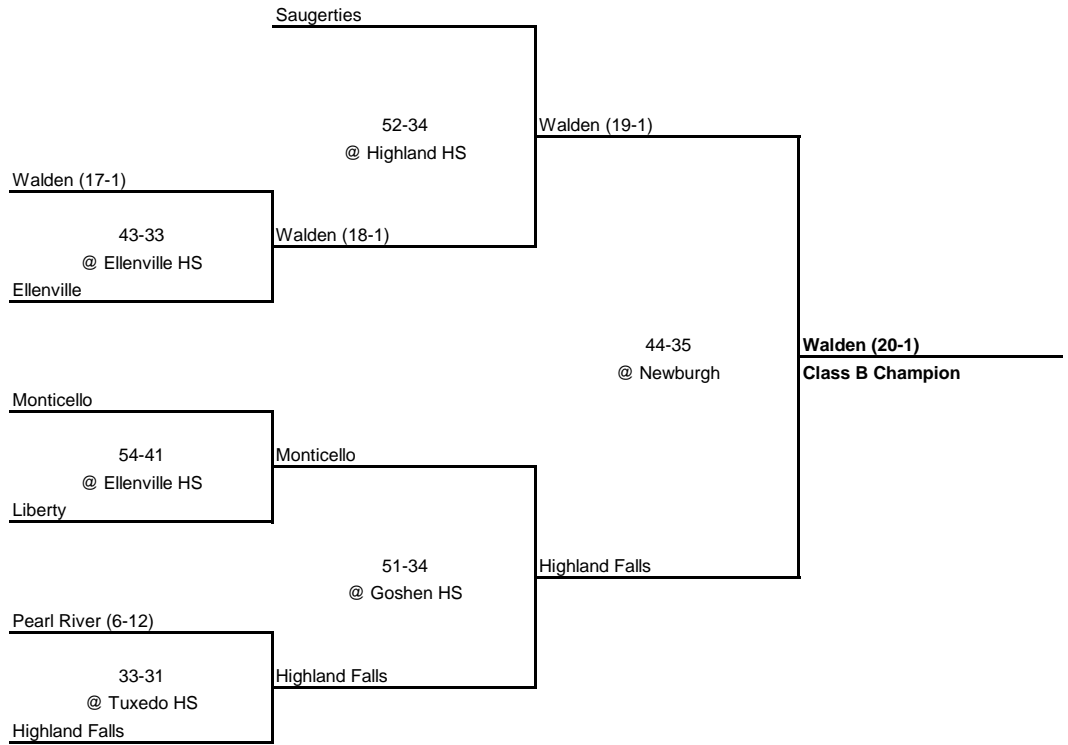

1946 CLASS A CHAMPIONSHIP

New York State Section IX

QUARTERFINAL

SEMI FINAL

FINAL

1946 CLASS B CHAMPIONSHIP

New York State Section IX

QUARTERFINAL

SEMI FINAL

FINAL

1946 CLASS C CHAMPIONSHIP

New York State Section IX

1946 CLASS D CHAMPIONSHIP

New York State Section IX

SEMI FINAL

FINAL