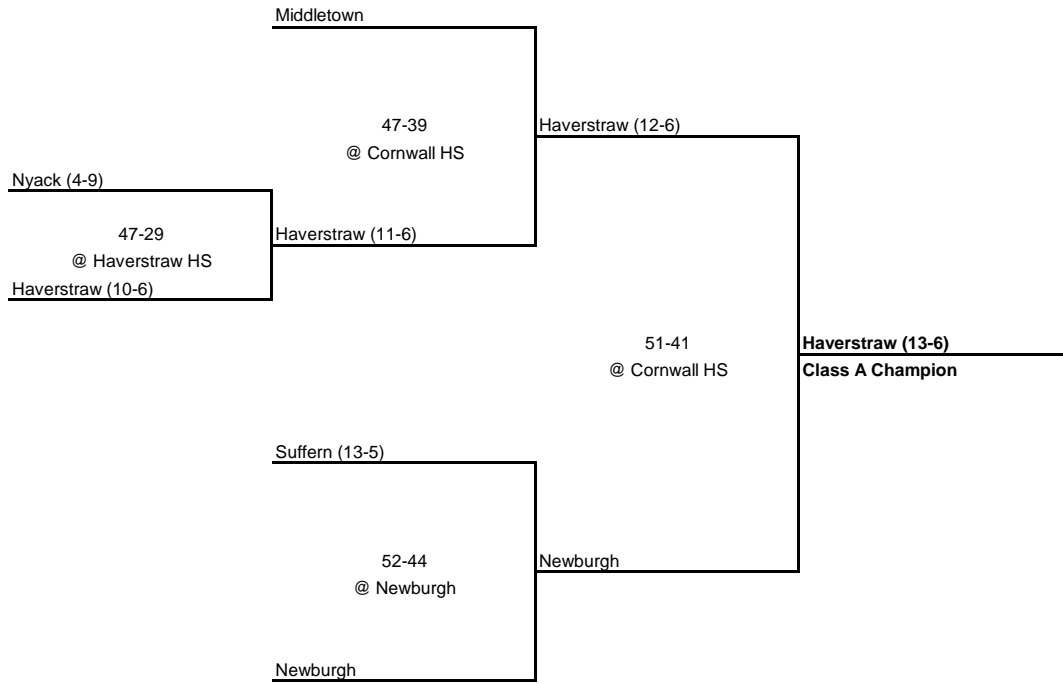

1946 CLASS A CHAMPIONSHIP

New York State Section IX

QUARTERFINAL

SEMI FINAL

FINAL

1946 CLASS B CHAMPIONSHIP

New York State Section IX

QUARTERFINAL

SEMI FINAL

FINAL

1946 CLASS C CHAMPIONSHIP

New York State Section IX

1946 CLASS D CHAMPIONSHIP

New York State Section IX

SEMI FINAL

FINAL