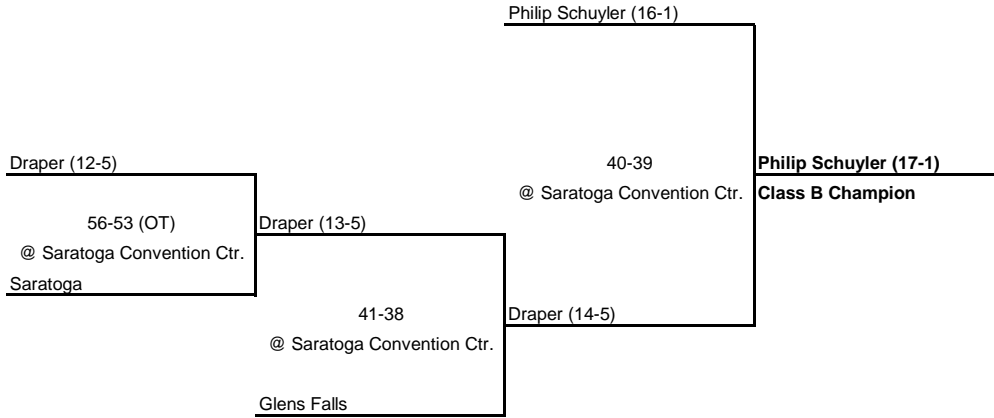

54-51
@ Troy Armory
Amsterdam (10-8)

Troy

1948 CLASS B CHAMPIONSHIP

New York State Section II

QUARTERFINAL

SEMI FINAL

FINAL

1948 CLASS C CHAMPIONSHIP

New York State Section II

QUARTERFINAL

SEMI FINAL

FINAL

1948 CLASS D CHAMPIONSHIP

New York State Section II

ROUND 1

QUARTERFINAL

SEMI FINAL

FINAL