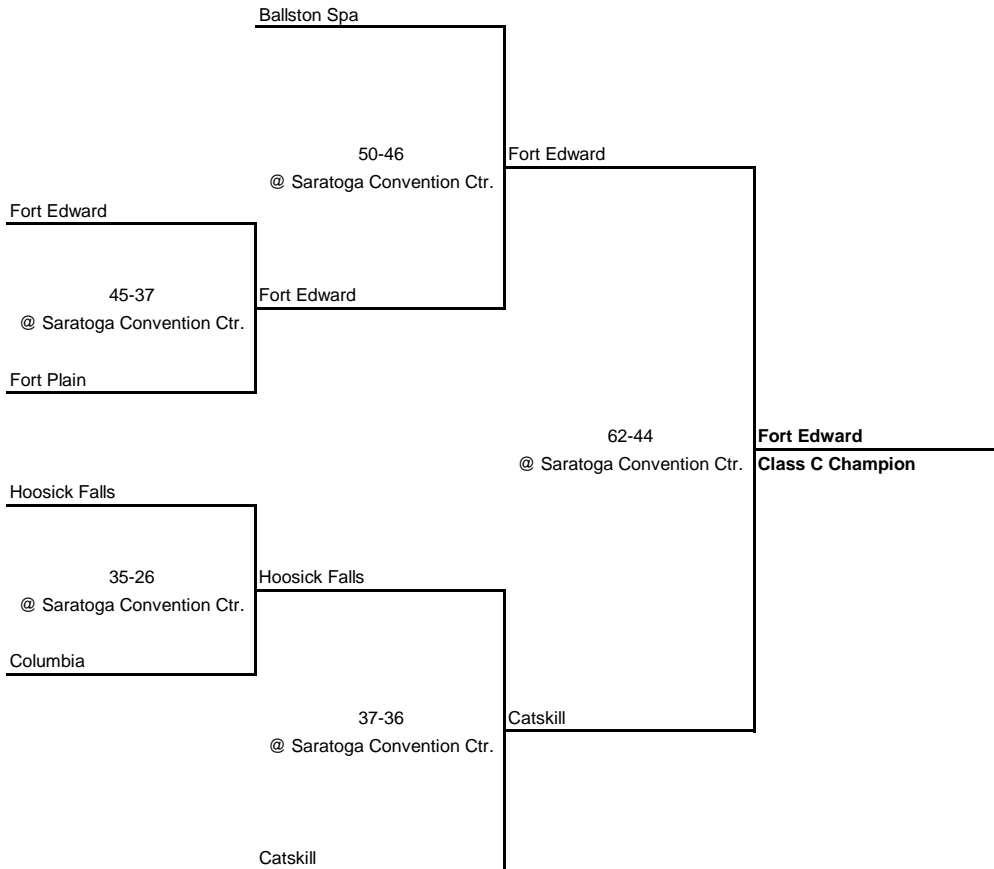

1948 CLASS C CHAMPIONSHIP

New York State Section II

QUARTERFINAL

SEMI FINAL

FINAL