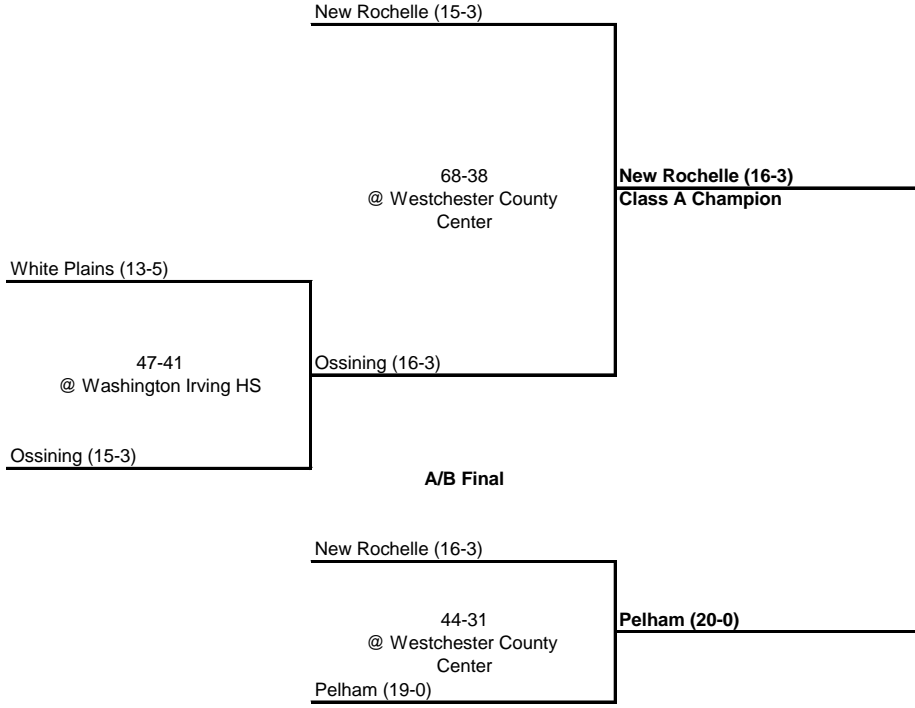

1950 CLASS A CHAMPIONSHIP

New York State Section I

SEMI FINAL

FINAL

1950 CLASS B CHAMPIONSHIP

New York State Section I

SEMI FINAL

FINAL

1950 CLASS C CHAMPIONSHIP

New York State Section I

QUARTERFINAL

SEMI FINAL

FINAL

1950 CLASS D CHAMPIONSHIP

New York State Section I

SEMI FINAL