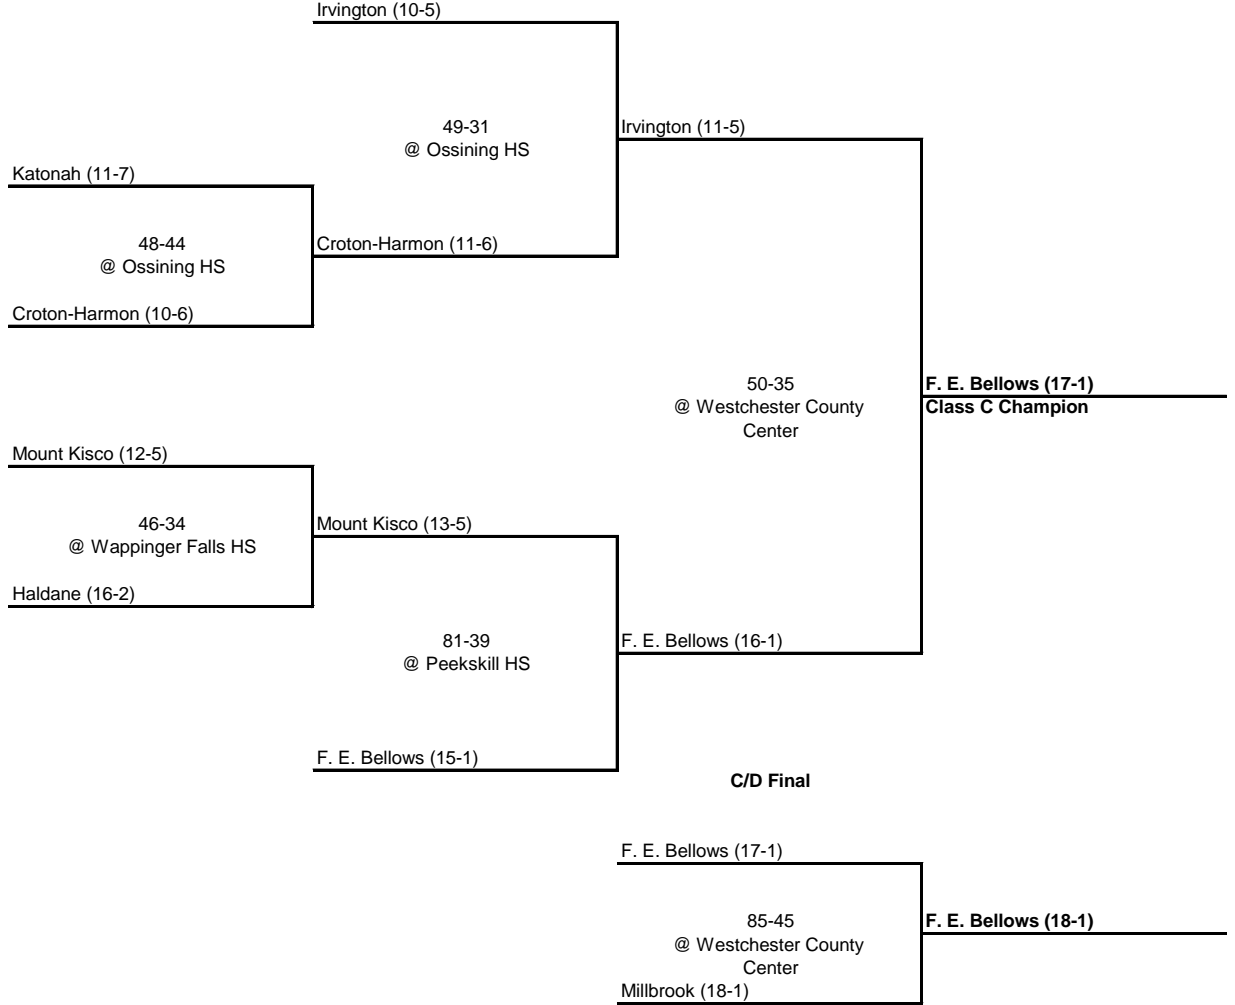

1950 CLASS A CHAMPIONSHIP

New York State Section I

SEMI FINAL

FINAL

1950 CLASS B CHAMPIONSHIP

New York State Section I

SEMI FINAL

FINAL

1950 CLASS C CHAMPIONSHIP

New York State Section I

QUARTERFINAL

SEMI FINAL

FINAL

1950 CLASS D CHAMPIONSHIP

New York State Section I

SEMI FINAL