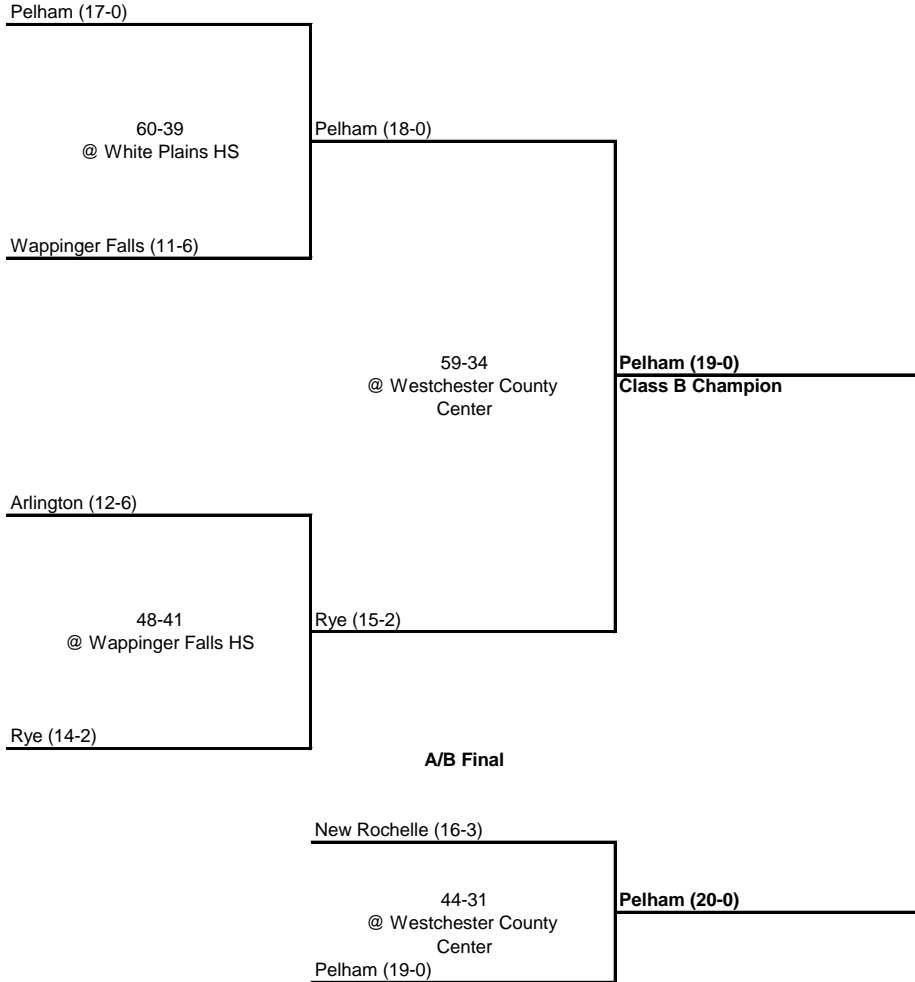

1950 CLASS A CHAMPIONSHIP

New York State Section I

SEMI FINAL

FINAL

1950 CLASS B CHAMPIONSHIP

New York State Section I

SEMI FINAL

FINAL

1950 CLASS C CHAMPIONSHIP

New York State Section I

QUARTERFINAL

SEMI FINAL

FINAL

1950 CLASS D CHAMPIONSHIP

New York State Section I

SEMI FINAL