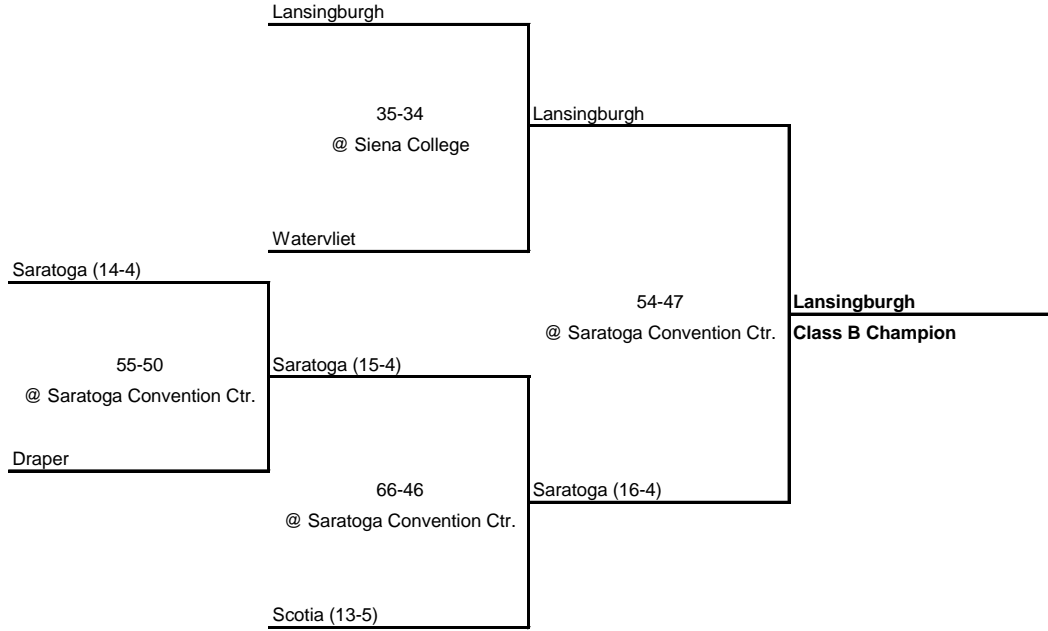

1950 CLASS A INTERSECTIONAL CHAMPIONSHIP

New York State Sections II & IX

QUARTERFINAL

SEMI FINAL

FINAL

---

---

**1950 CLASS B CHAMPIONSHIP**

**New York State Section II**

---

---

QUARTERFINAL

SEMI FINAL

FINAL

**1950 CLASS C CHAMPIONSHIP**

**New York State Section II**

QUARTERFINAL

SEMI FINAL

FINAL

**1950 CLASS D CHAMPIONSHIP**

**New York State Section II**

ROUND 1

QUARTERFINAL

SEMI FINAL

FINAL

Philmont

51-27  
@ Saratoga Convention Ctr.

Corinth

Corinth

53-51 (OT)  
@ Saratoga Convention Ctr.

Northville (16-3)

St. Johnsville