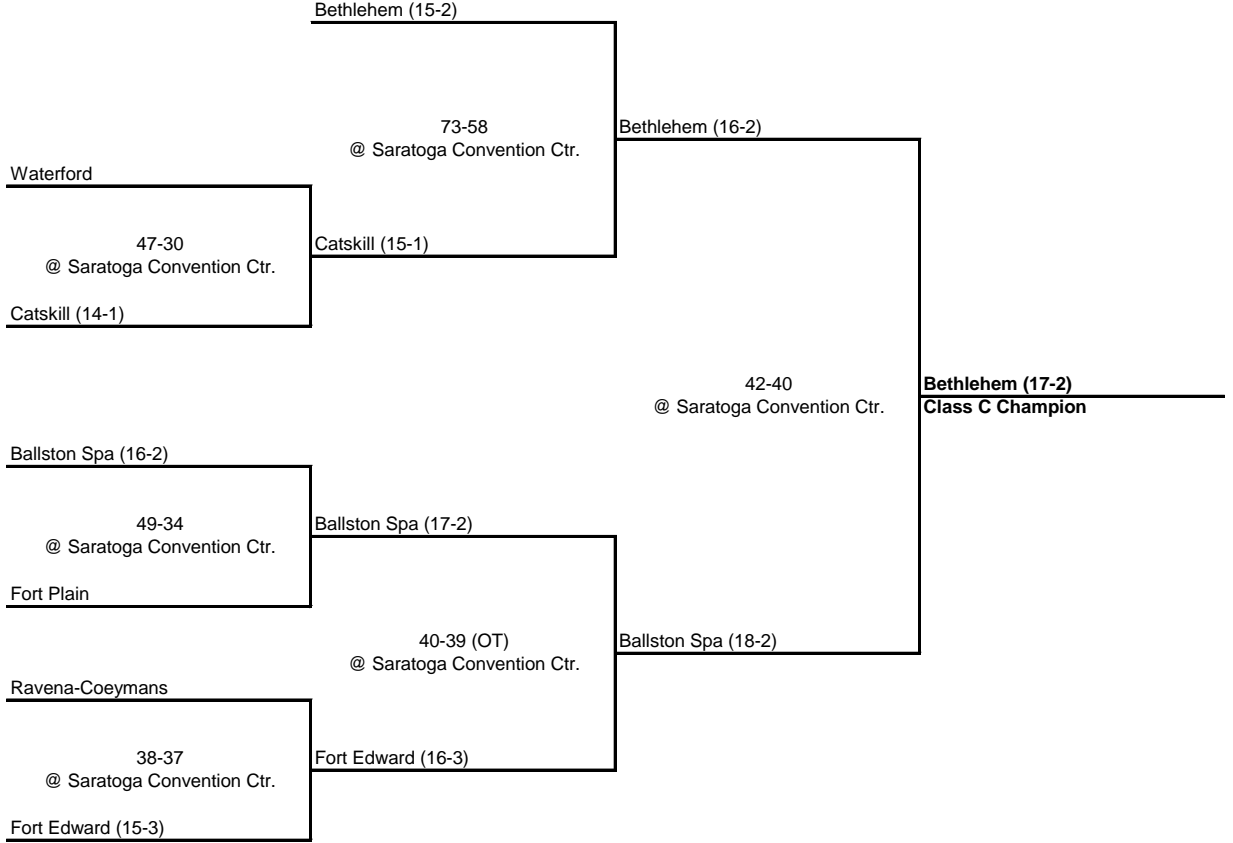

**New York State Section II**

---

---

QUARTERFINAL

SEMI FINAL

FINAL

**1950 CLASS C CHAMPIONSHIP**

**New York State Section II**

QUARTERFINAL

SEMI FINAL

FINAL

**1950 CLASS D CHAMPIONSHIP**

**New York State Section II**

ROUND 1

QUARTERFINAL

SEMI FINAL