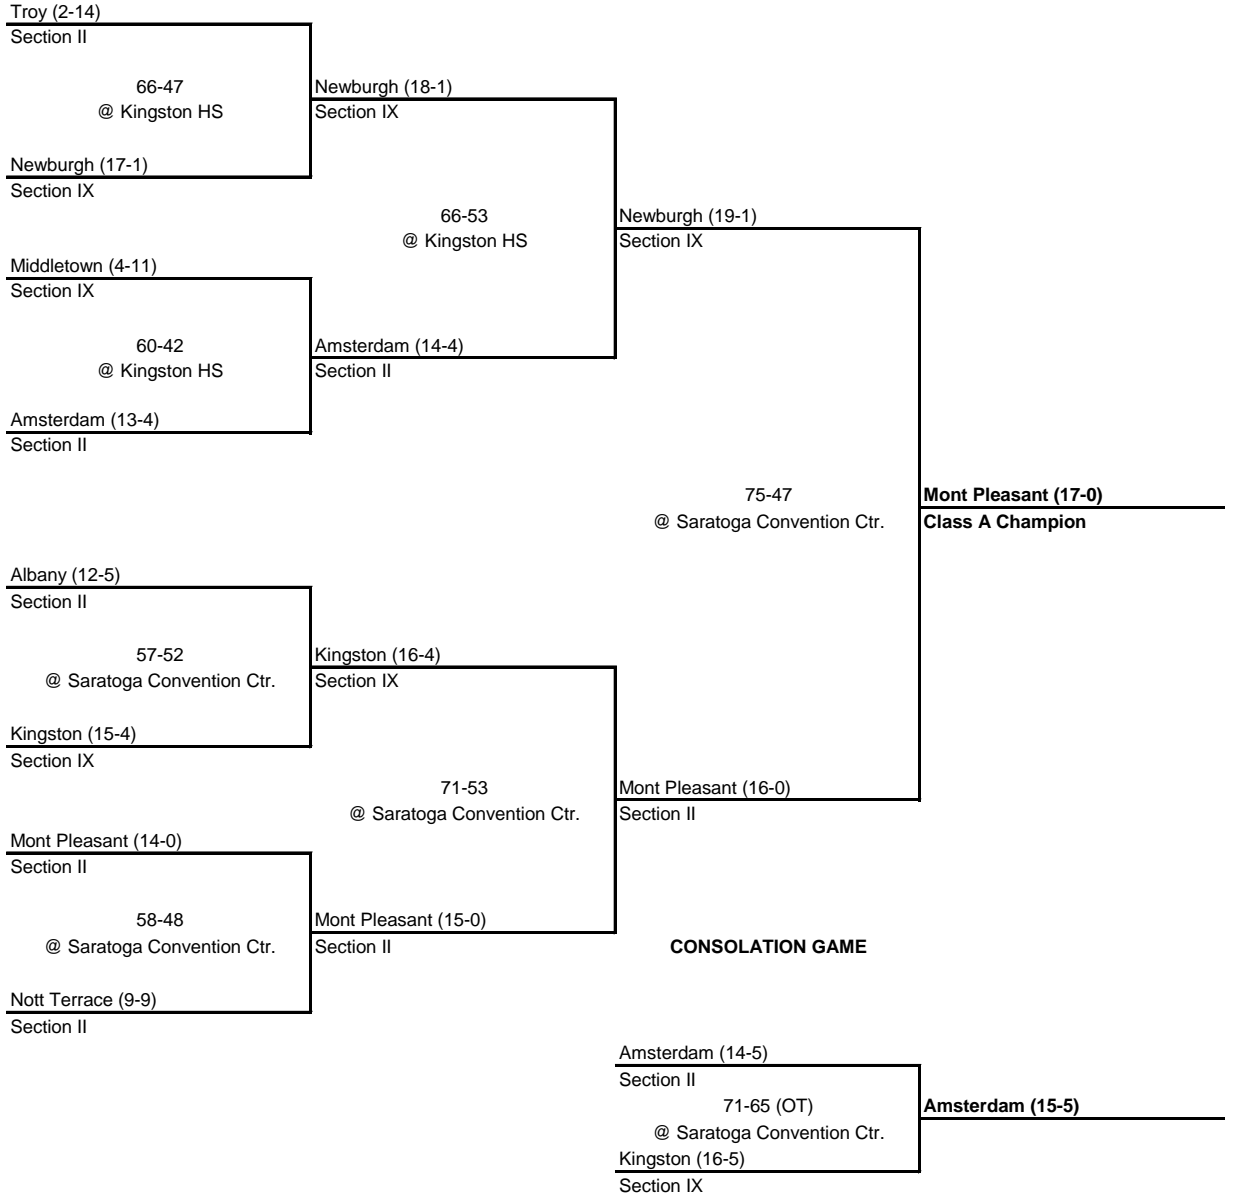

1950 CLASS A INTERSECTIONAL CHAMPIONSHIP

New York State Sections II & IX

QUARTERFINAL

SEMI FINAL

FINAL

---

---

**1950 CLASS B CHAMPIONSHIP**

**New York State Section II**

---

---

QUARTERFINAL

SEMI FINAL

FINAL

**1950 CLASS C CHAMPIONSHIP**

**New York State Section II**

QUARTERFINAL

SEMI FINAL

FINAL

**1950 CLASS D CHAMPIONSHIP**

**New York State Section II**

ROUND 1

QUARTERFINAL

SEMI FINAL