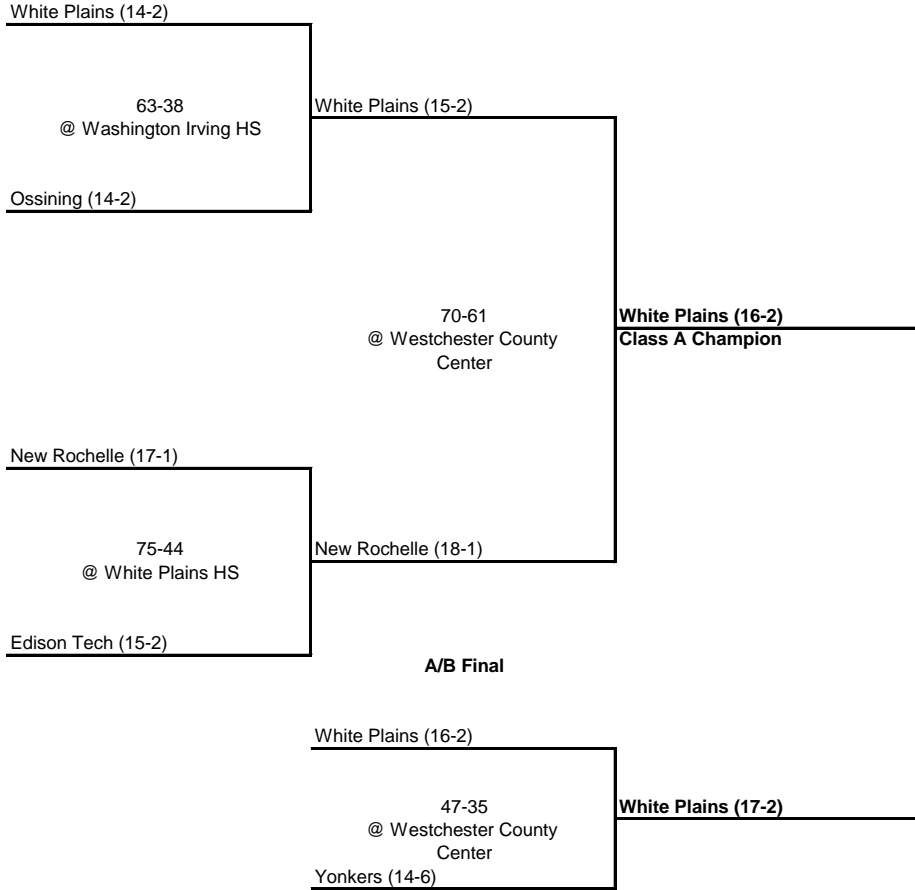

**1951 CLASS A CHAMPIONSHIP**

**New York State Section I**

SEMI FINAL

FINAL

**1951 CLASS B CHAMPIONSHIP**

**New York State Section I**

SEMI FINAL

FINAL

**1951 CLASS C CHAMPIONSHIP**

**New York State Section I**

QUARTERFINAL

SEMI FINAL

FINAL

**1951 CLASS D CHAMPIONSHIP**

**New York State Section I**

QUARTERFINAL

SEMI FINAL

FINAL