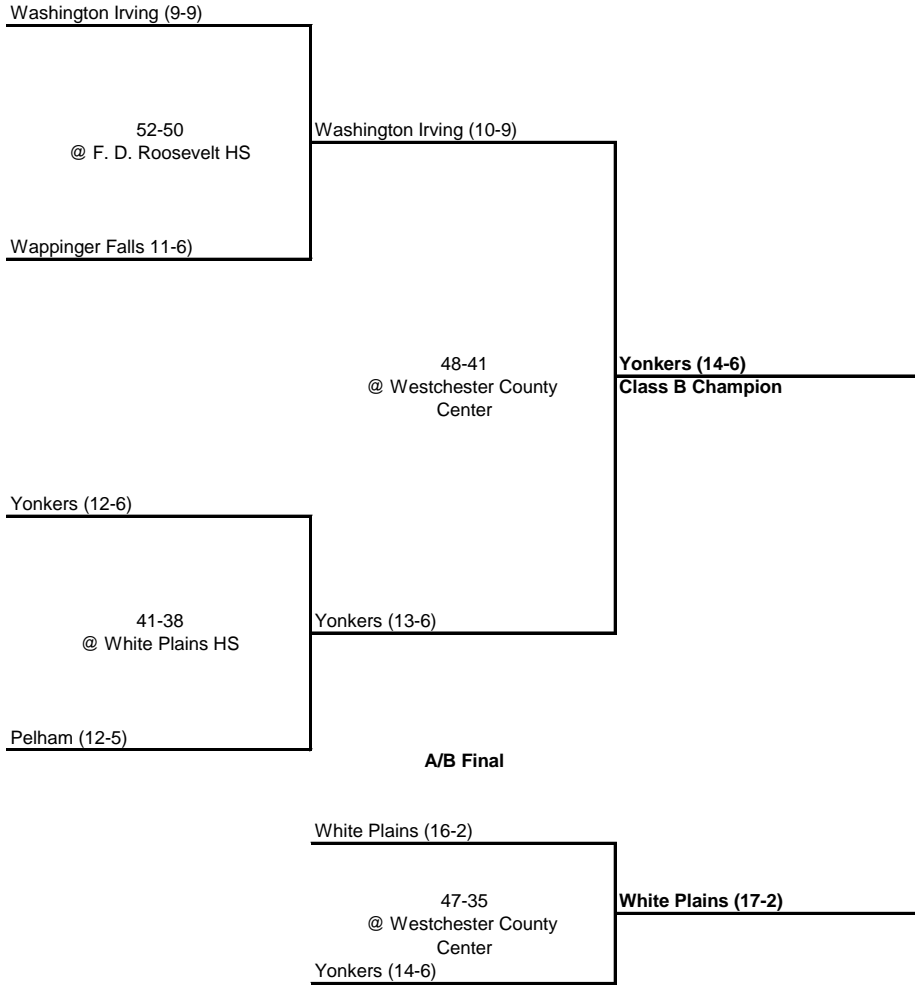

**1951 CLASS A CHAMPIONSHIP**

**New York State Section I**

SEMI FINAL

FINAL

**1951 CLASS B CHAMPIONSHIP**

**New York State Section I**

SEMI FINAL

FINAL

**1951 CLASS C CHAMPIONSHIP**

**New York State Section I**

QUARTERFINAL

SEMI FINAL

FINAL

**1951 CLASS D CHAMPIONSHIP**

**New York State Section I**

QUARTERFINAL

SEMI FINAL

FINAL