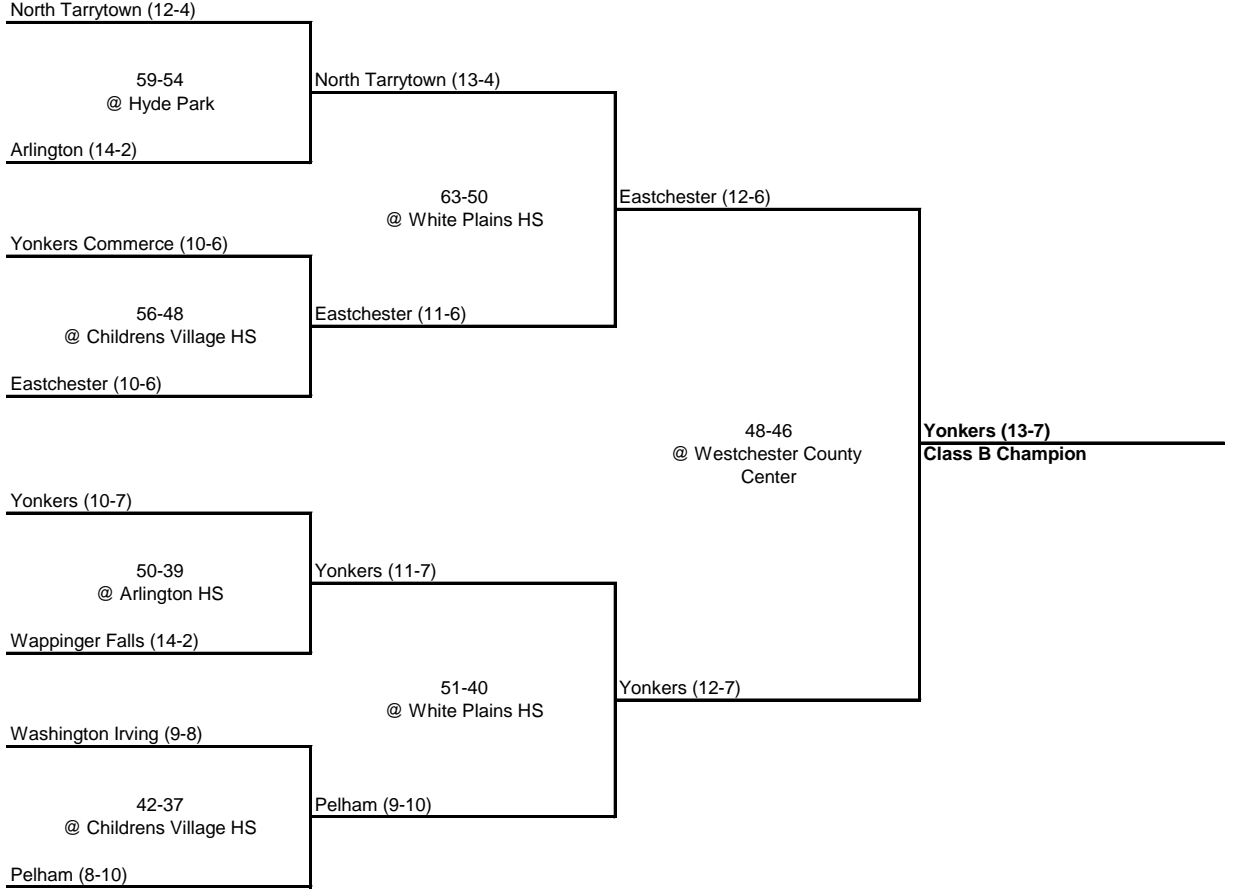

---

---

**1952 CLASS A CHAMPIONSHIP**

**New York State Section I**

---

---

SEMI FINAL

FINAL

**1952 CLASS B CHAMPIONSHIP**

**New York State Section I**

QUARTERFINAL

SEMI FINAL

FINAL

**1952 CLASS C CHAMPIONSHIP**

**New York State Section I**

QUARTERFINAL

SEMI FINAL

FINAL

**1952 CLASS D CHAMPIONSHIP**

**New York State Section I**

SEMI FINAL

FINAL