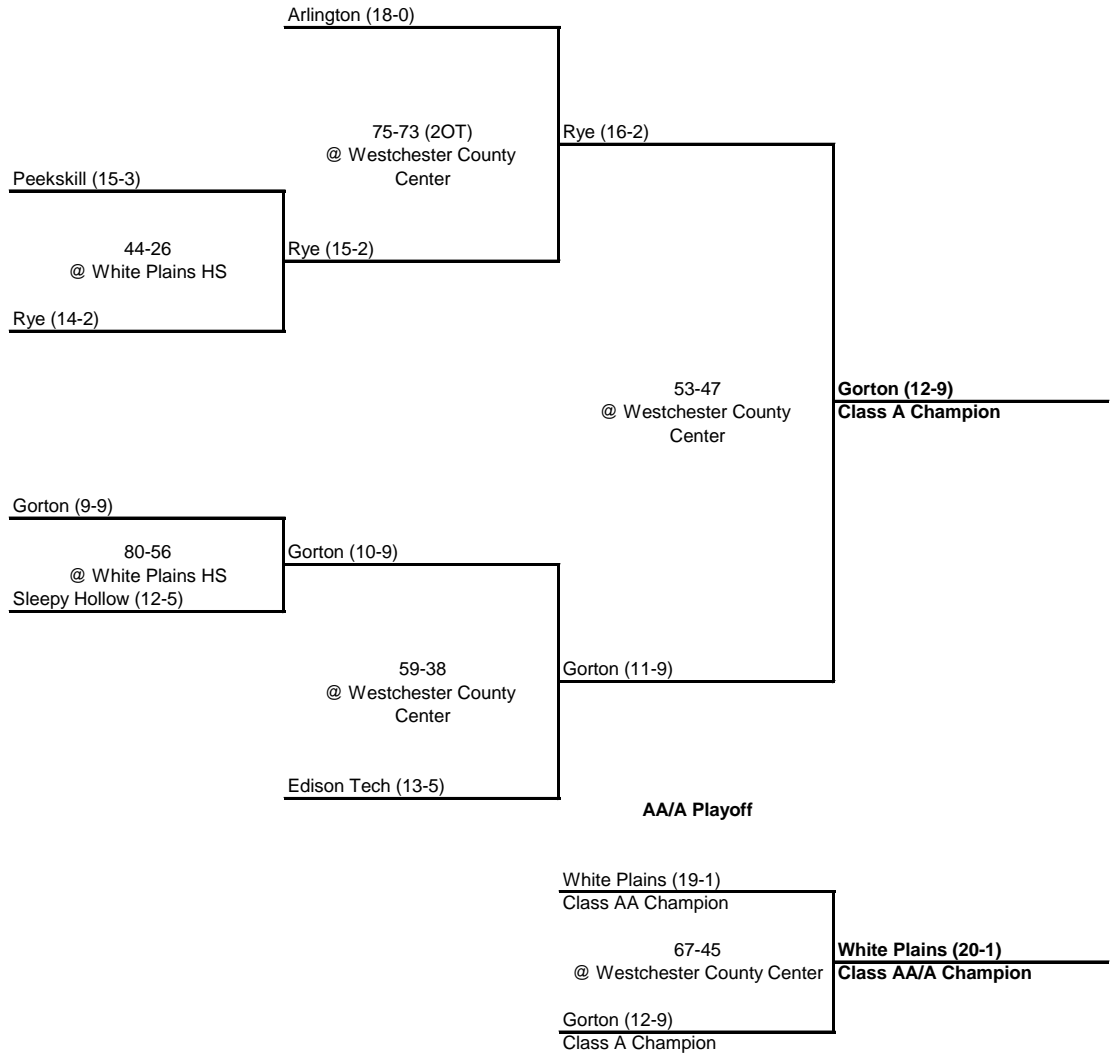

---

---

**1956 CLASS AA CHAMPIONSHIP**

**New York State Section I**

---

---

SEMI FINAL

FINAL

**1956 CLASS A CHAMPIONSHIP**

**New York State Section I**

QUARTERFINAL

SEMI FINAL

FINAL

---

---

**1956 CLASS B CHAMPIONSHIP**

---

---

**New York State Section I**

---

---

QUARTERFINAL

SEMI FINAL

FINAL