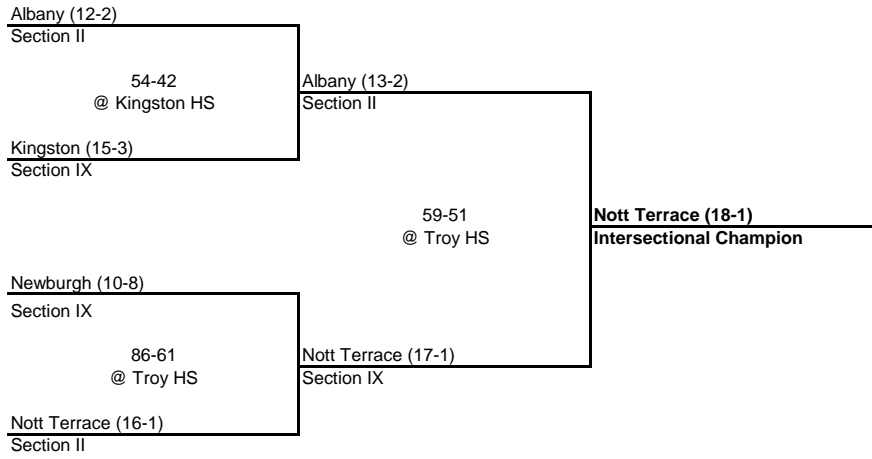

---

---

**1956 CLASS A INTERSECTIONAL CHAMPIONSHIP**

**New York State Sections II & IX**

---

---

SEMI FINAL

FINAL

---

---

**1956 CLASS B CHAMPIONSHIP**

**New York State Section II**

---

---

QUARTERFINAL

SEMI FINAL

FINAL

Philip Schuyler

73-54  
@ Saratoga Convention Ctr.

Colonie

Philip Schuyler

64-53

@ Saratoga Convention Ctr.

**Saratoga (18-2)**