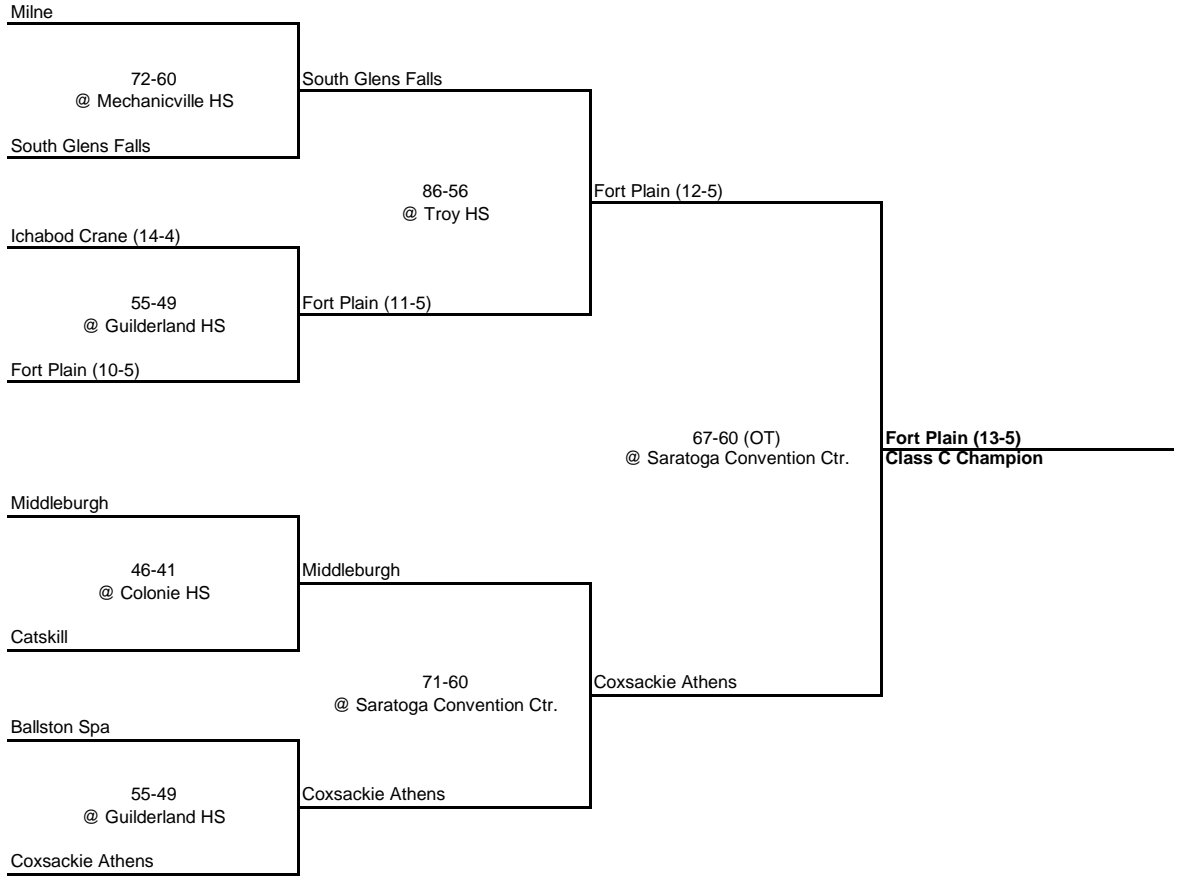

1956 CLASS C CHAMPIONSHIP

New York State Section II

QUARTERFINAL

SEMI FINAL

FINAL