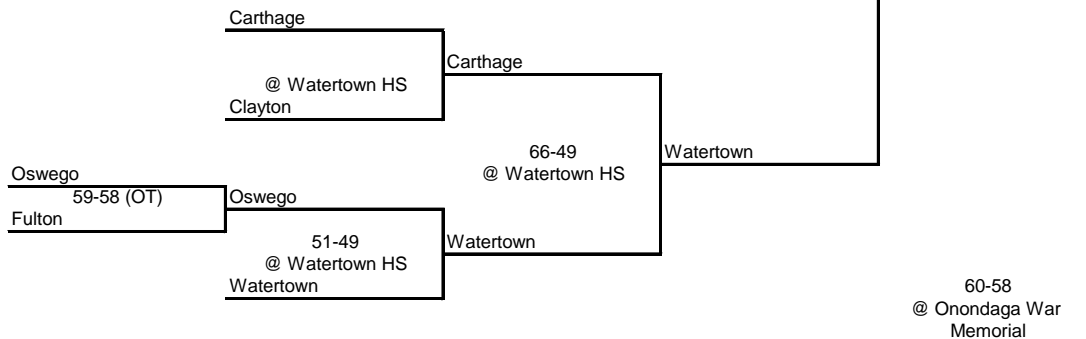

**1956 CLASS AB CHAMPIONSHIP**

**New York State Section III**

ROUND 1

ROUND 2

ROUND 3

QUARTERFINAL

SEMI FINAL

FINAL

**SYRACUSE AREA  
Class AB**

**WATERTOWN AREA  
Class AB**

**ONEIDA AREA  
Class AB**

**UTICA AREA  
Class AB**

**1956 CLASS CD CHAMPIONSHIP**

**New York State Section III**