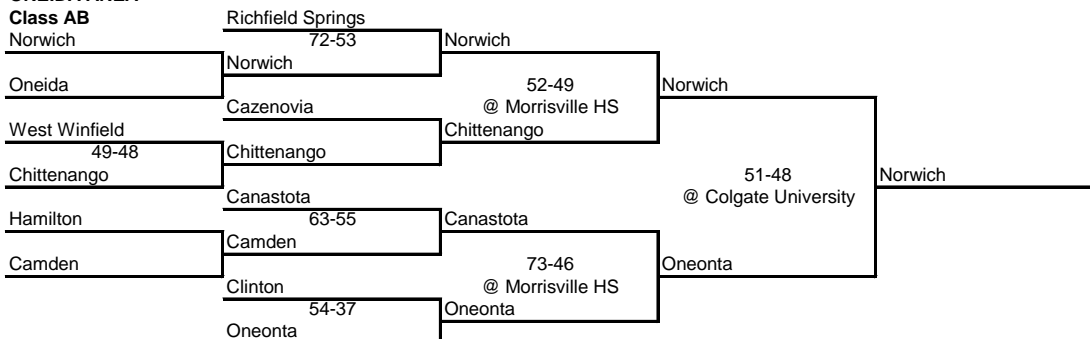

**1956 CLASS AB CHAMPIONSHIP**

**New York State Section III**

ROUND 1

ROUND 2

ROUND 3

QUARTERFINAL

SEMI FINAL

FINAL

**SYRACUSE AREA  
Class AB**

**WATERTOWN AREA  
Class AB**

**ONEIDA AREA  
Class AB**

**UTICA AREA  
Class AB**

**1956 CLASS CD CHAMPIONSHIP**

**New York State Section III**