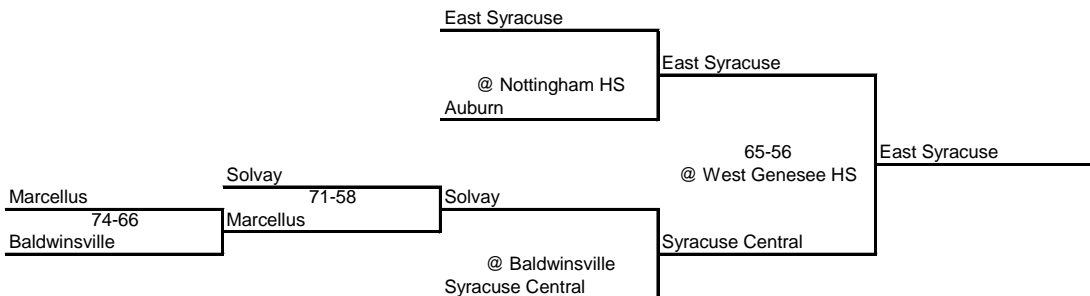

**1956 CLASS AB CHAMPIONSHIP**

**New York State Section III**

ROUND 1

ROUND 2

ROUND 3

QUARTERFINAL

SEMI FINAL

FINAL

**SYRACUSE AREA  
Class AB**

**WATERTOWN AREA  
Class AB**

**ONEIDA AREA  
Class AB**

**UTICA AREA  
Class AB**

**1956 CLASS CD CHAMPIONSHIP**

**New York State Section III**