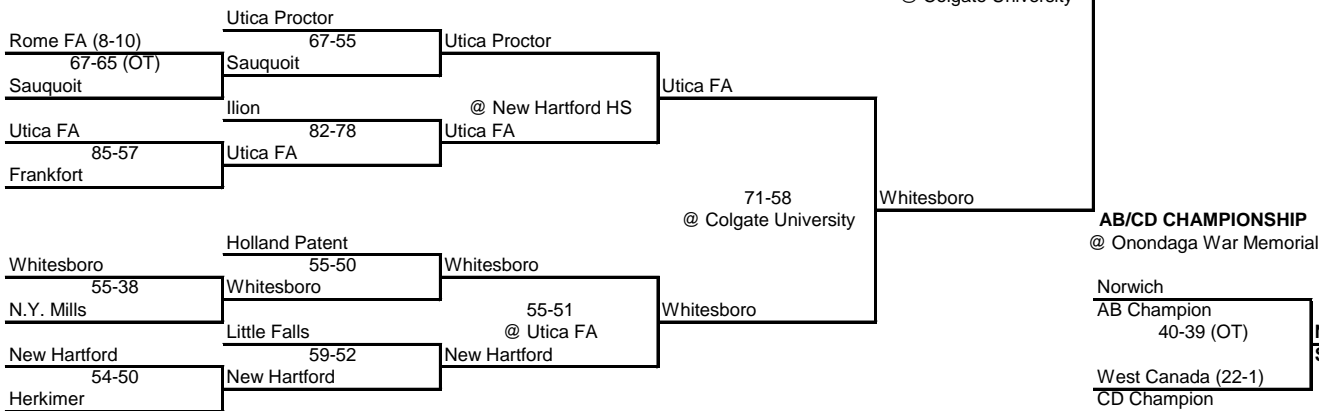

**1956 CLASS AB CHAMPIONSHIP**

**New York State Section III**

ROUND 1

ROUND 2

ROUND 3

QUARTERFINAL

SEMI FINAL

FINAL

**SYRACUSE AREA  
Class AB**

**WATERTOWN AREA  
Class AB**

**ONEIDA AREA  
Class AB**

**UTICA AREA  
Class AB**

**1956 CLASS CD CHAMPIONSHIP**

**New York State Section III**