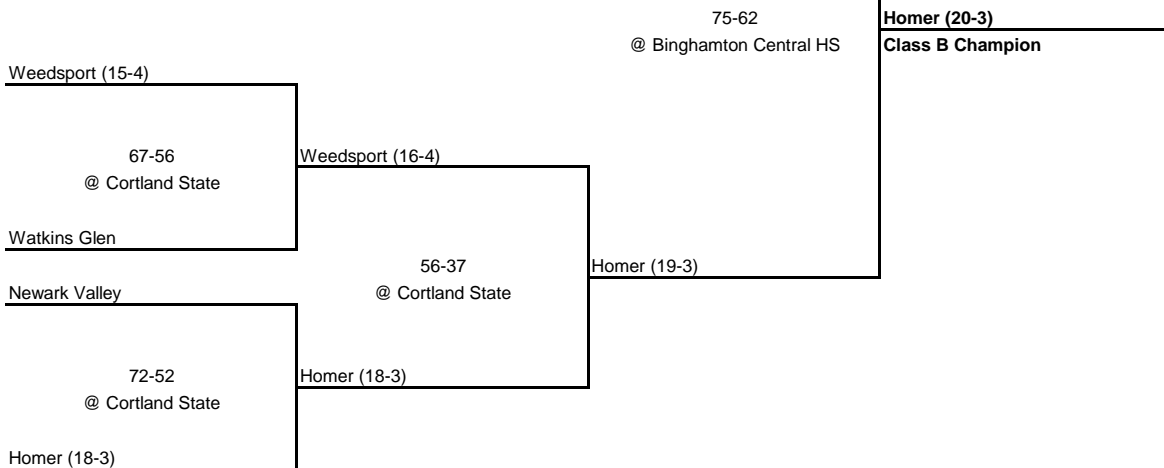

73-65
@ Cortland State

Binghamton Central (19-3)

Class A Champion

WEST

Sidney

61-55
@ Binghamton Central HS

Waverly (15-5)

Waverly (14-5)

1956 Class B Championship

New York State Section IV

QUARTERFINAL

SEMI FINAL

FINAL

EAST

WEST

1956 Class C Championship