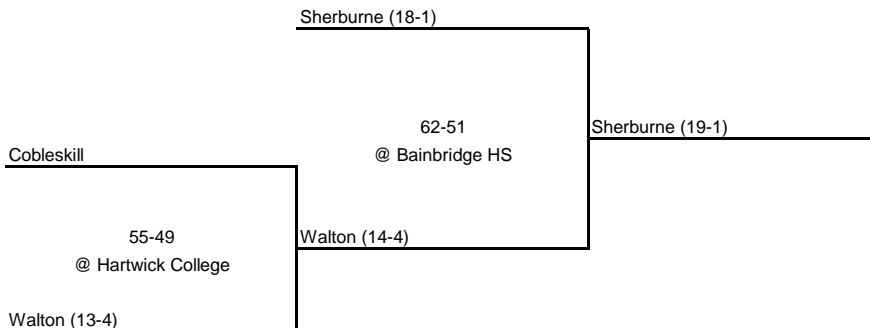

1956 Class B Championship

New York State Section IV

QUARTERFINAL

SEMI FINAL

FINAL

EAST

WEST

1956 Class C Championship

New York State Section IV

QUARTERFINAL

SEMI FINAL

FINAL

EAST

Bainbridge (13-2)

69-55
@ Hartwick College

Worcester