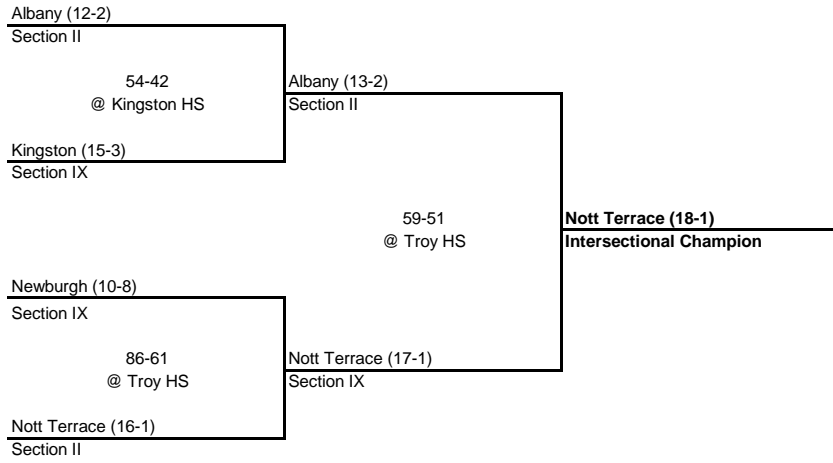

1956 CLASS A INTERSECTIONAL CHAMPIONSHIP

New York State Sections II & IX
SEMI FINAL FINAL

1956 B-D CHAMPIONSHIP

New York State Section IX

ROUND 1

QUARTERFINAL

SEMI FINAL

FINAL