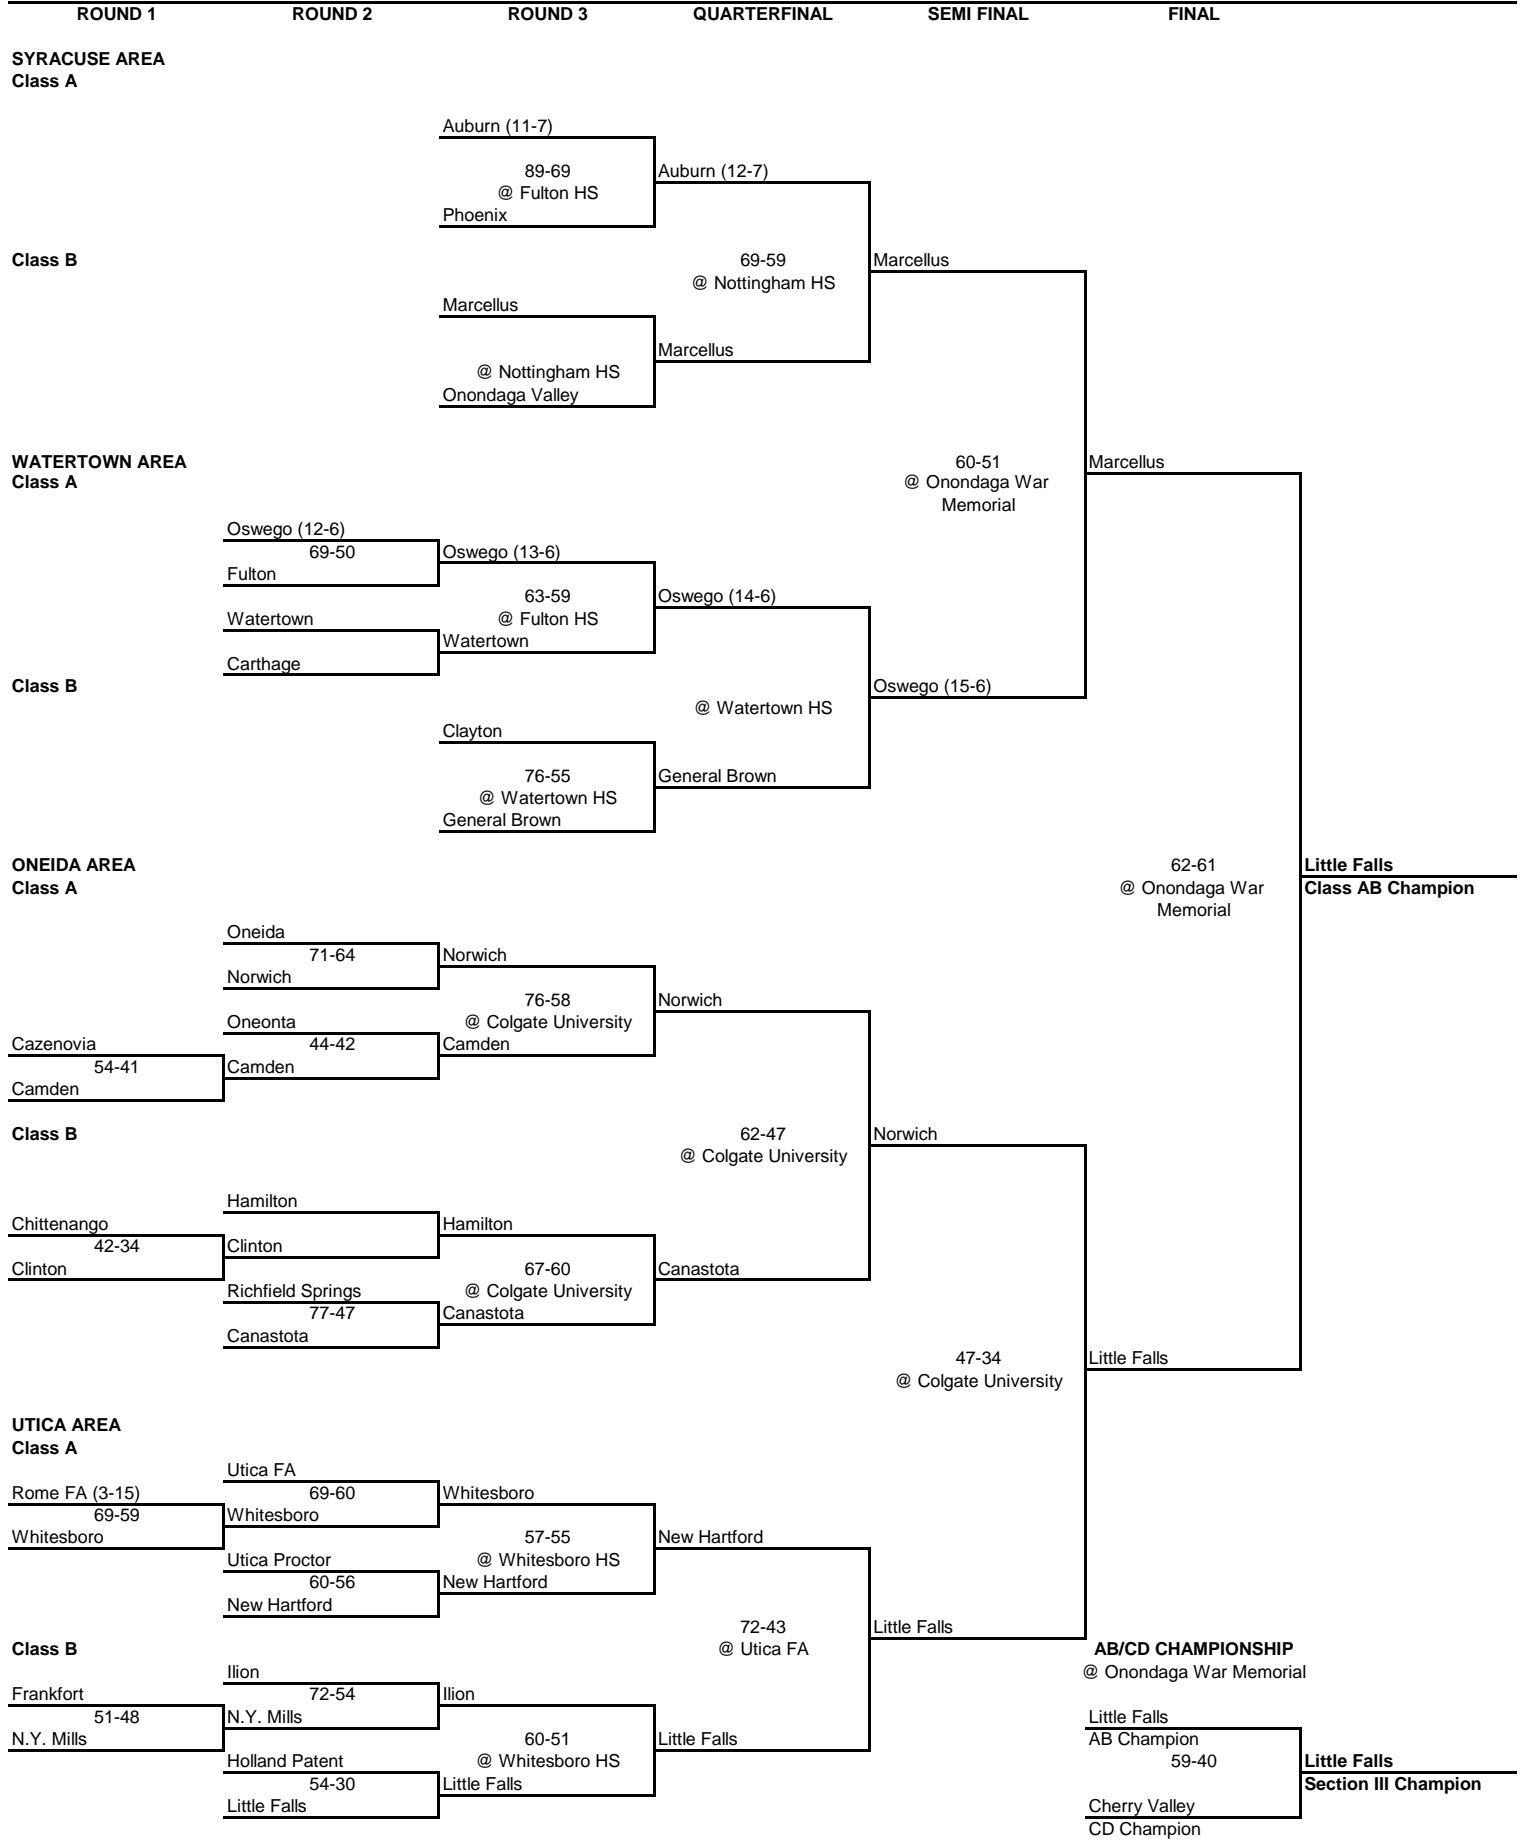

1957 CLASS AB CHAMPIONSHIP

New York State Section III

1957 CLASS CD CHAMPIONSHIP

New York State Section III

ROUND 1

ROUND 2

ROUND 3

QUARTERFINAL

SEMI FINAL

FINAL

SYRACUSE AREA
Class C/D

WATERTOWN AREA
Class C

Class D

ONEIDA AREA
Class C

Class D

UTICA AREA
Class C