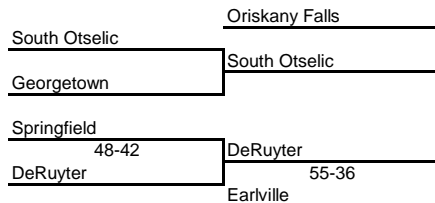

SEMI FINAL

FINAL

SYRACUSE AREA
Class C/D

WATERTOWN AREA
Class C

Class D

ONEIDA AREA
Class C

Class D

UTICA AREA
Class C

Class D

Cherry Valley
Class CD Champion

Little Falls
Section III Champion