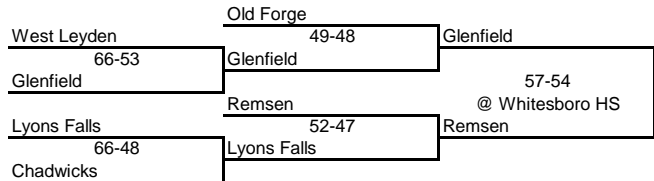

SEMI FINAL

FINAL

SYRACUSE AREA
Class C/D

WATERTOWN AREA
Class C

Class D

ONEIDA AREA
Class C

Class D

UTICA AREA
Class C

Class D

Cherry Valley
Class CD Champion

Little Falls
Section III Champion