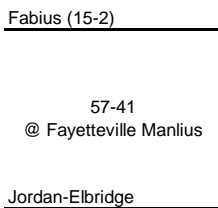

1957 CLASS AB CHAMPIONSHIP

New York State Section III

1957 CLASS CD CHAMPIONSHIP

New York State Section III

ROUND 1

ROUND 2

ROUND 3

QUARTERFINAL

SEMI FINAL

FINAL

SYRACUSE AREA
Class C/D

WATERTOWN AREA
Class C

Class D

ONEIDA AREA
Class C

Class D

UTICA AREA
Class C