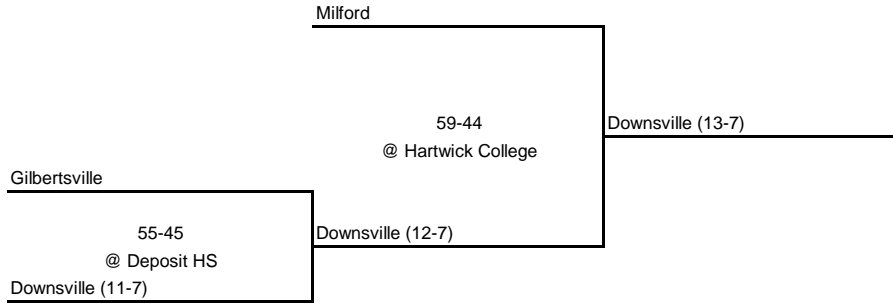

Sherwood

56-33
@ Cornell University

**Bainbridge (19-3)
Class C Champion**

1958 Class D Championship

New York State Section IV

QUALIFYING

SEMI FINAL

FINAL

EAST

WEST

Truxton (18-5)
Class D Champion

1958 Overall Championship

New York State Section IV

SEMI FINAL

FINAL