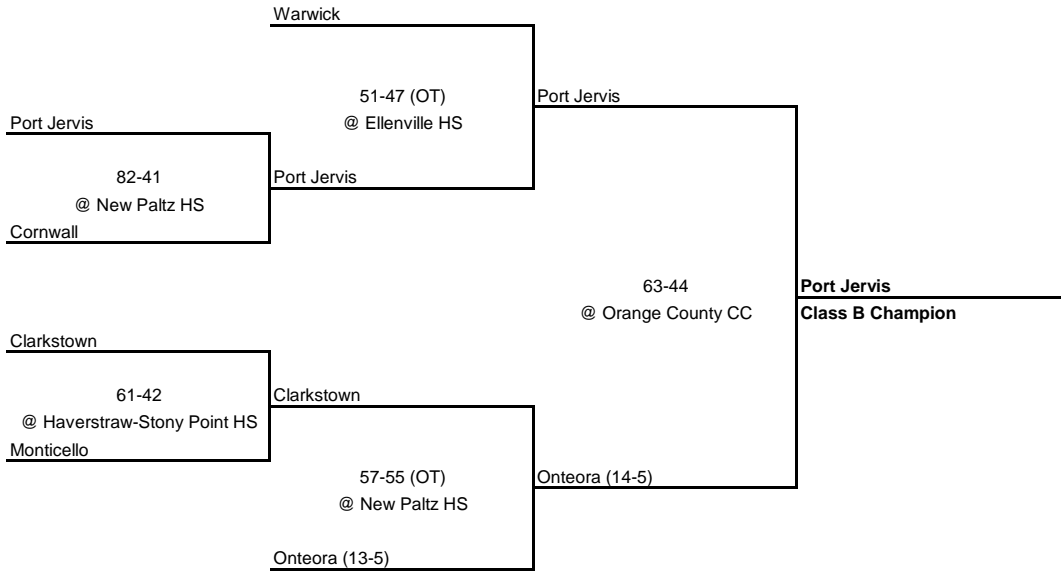

SEMI FINAL

FINAL

---

---

**1959 CLASS B CHAMPIONSHIP**

---

---

**New York State Section IX**

---

---

QUARTERFINAL

SEMI FINAL

FINAL

---

---

**1959 CLASS C-D CHAMPIONSHIP**