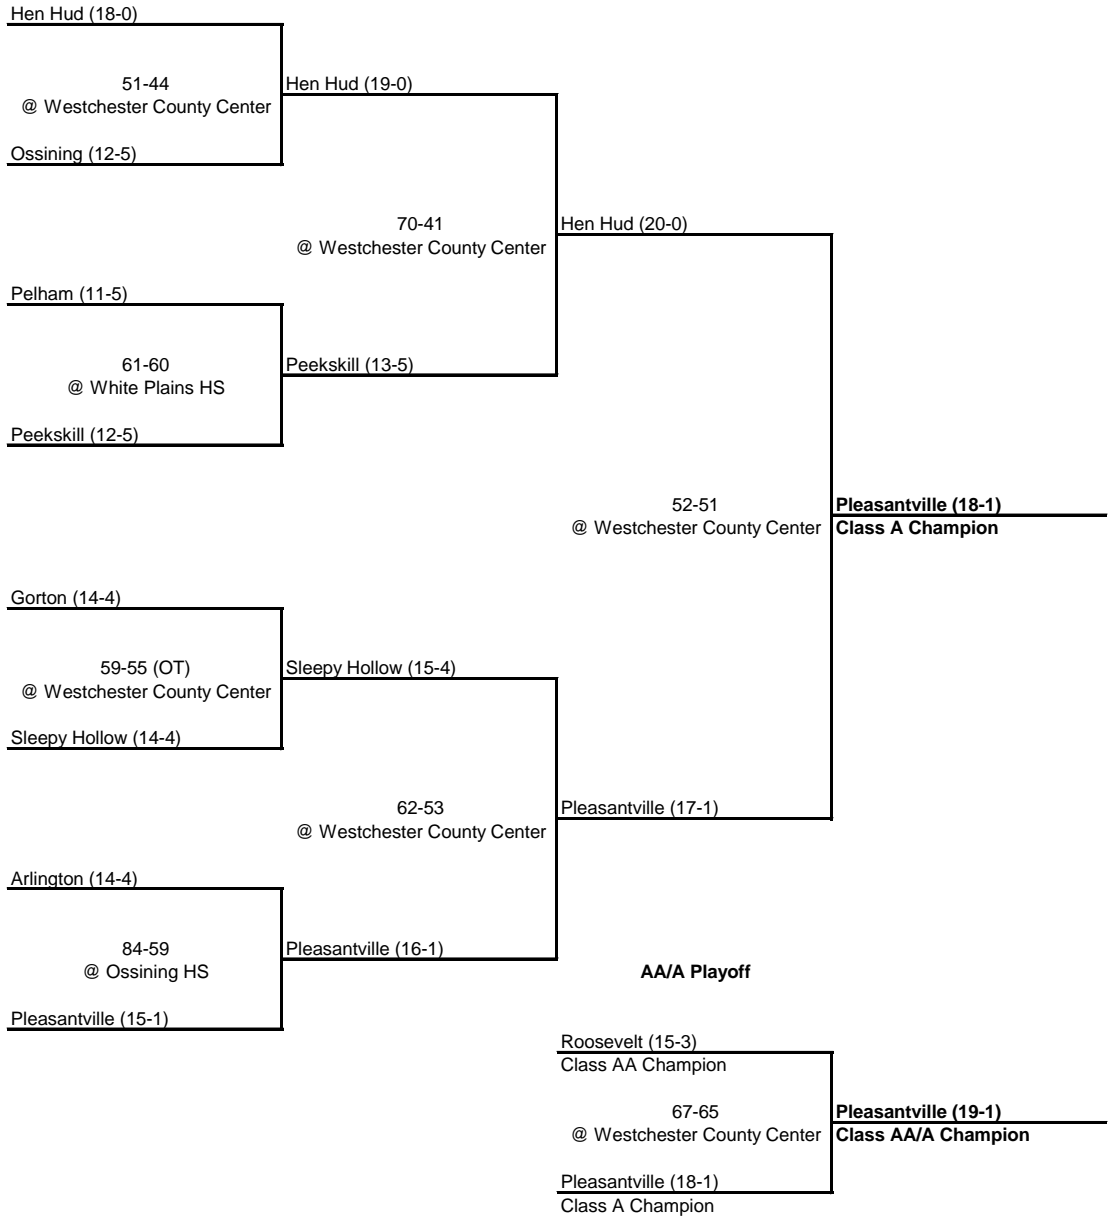

**1960 CLASS AA CHAMPIONSHIP**

**New York State Section I**

QUARTERFINAL

SEMI FINAL

FINAL

**1960 CLASS A CHAMPIONSHIP**

**New York State Section I**

QUARTERFINAL

SEMI FINAL

FINAL

**1960 CLASS B CHAMPIONSHIP**

**New York State Section I**

QUARTERFINAL

SEMI FINAL

FINAL

**1960 CLASS C CHAMPIONSHIP**

**New York State Section I**

QUARTERFINAL

SEMI FINAL

FINAL

**1960 CLASS D CHAMPIONSHIP**

**New York State Section I**

QUARTERFINAL

SEMI FINAL