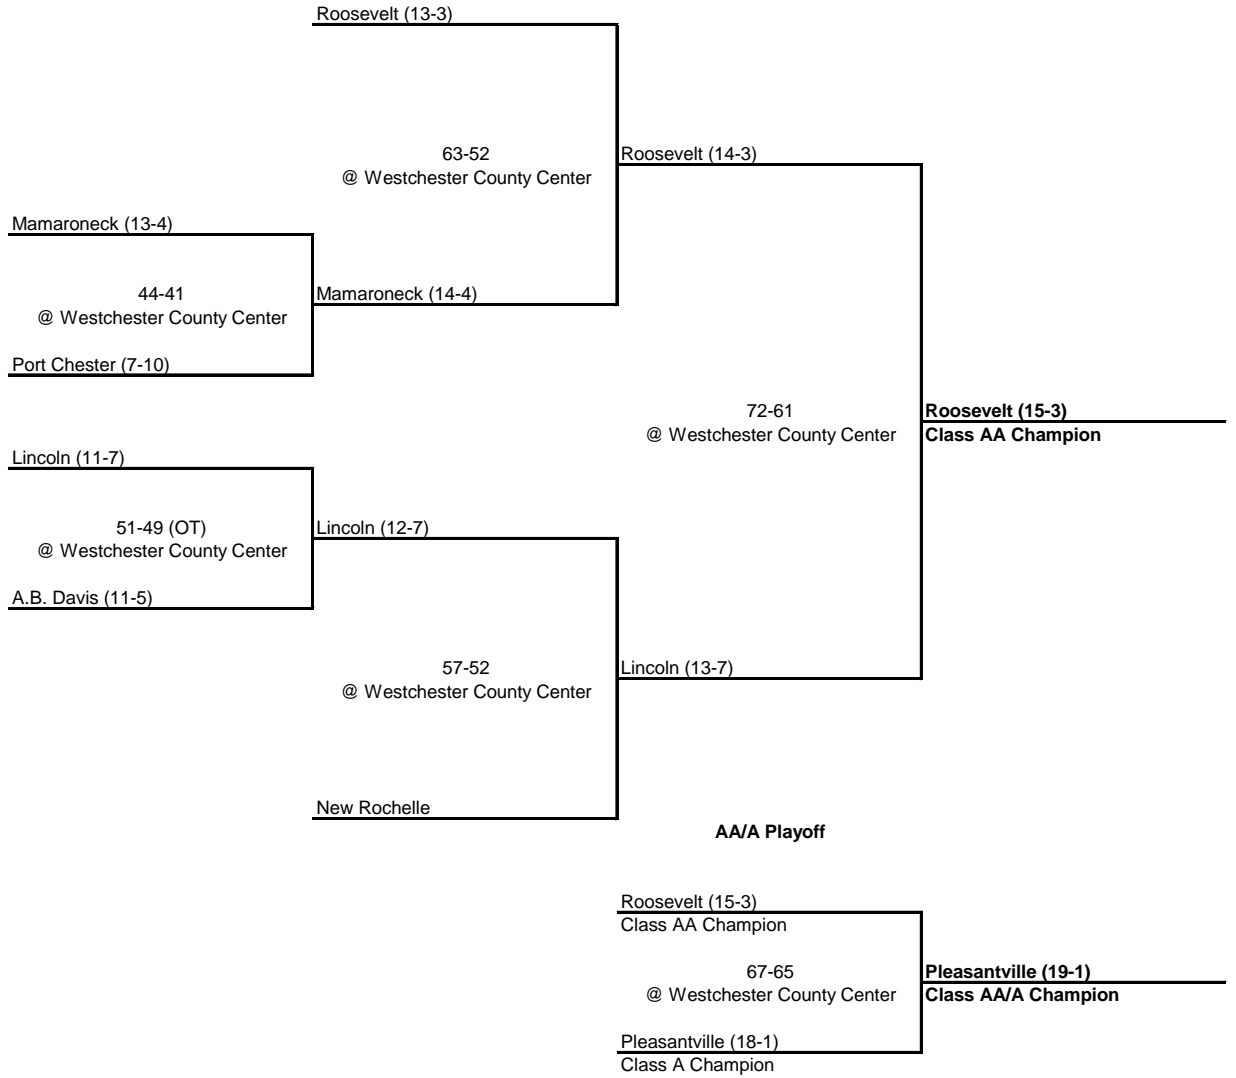

**1960 CLASS AA CHAMPIONSHIP**

**New York State Section I**

QUARTERFINAL

SEMI FINAL

FINAL

**1960 CLASS A CHAMPIONSHIP**

**New York State Section I**

QUARTERFINAL

SEMI FINAL

FINAL

**1960 CLASS B CHAMPIONSHIP**

**New York State Section I**

QUARTERFINAL

SEMI FINAL

FINAL

**1960 CLASS C CHAMPIONSHIP**

**New York State Section I**

QUARTERFINAL

SEMI FINAL

FINAL

**1960 CLASS D CHAMPIONSHIP**

**New York State Section I**

QUARTERFINAL

SEMI FINAL