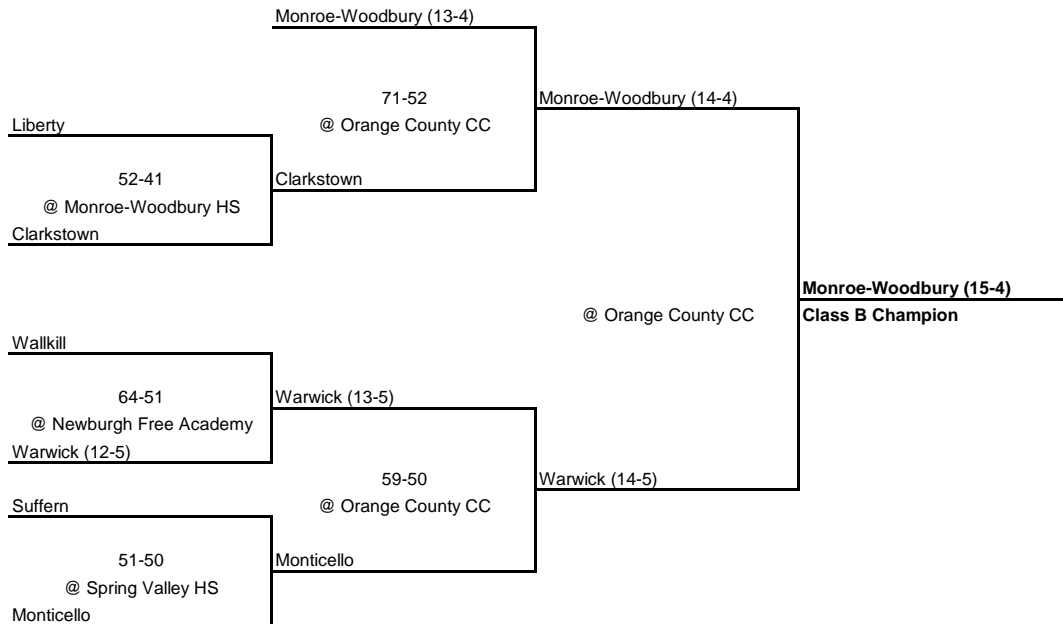

1960 CLASS A CHAMPIONSHIP

New York State Section IX

SEMI FINAL

FINAL

1960 CLASS B CHAMPIONSHIP

New York State Section IX

QUARTERFINAL

SEMI FINAL

FINAL

1960 CLASS C-D CHAMPIONSHIP

New York State Section IX

QUARTERFINAL

SEMI FINAL

FINAL