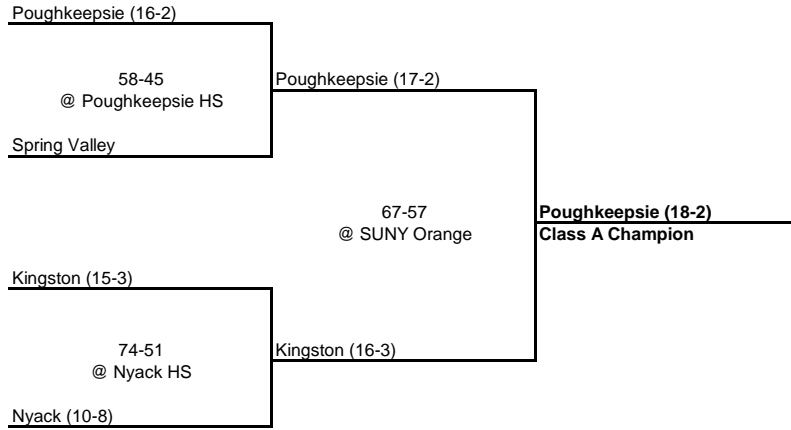

1960 CLASS A CHAMPIONSHIP

New York State Section IX

SEMI FINAL

FINAL

1960 CLASS B CHAMPIONSHIP

New York State Section IX

QUARTERFINAL

SEMI FINAL

FINAL

1960 CLASS C-D CHAMPIONSHIP

New York State Section IX

QUARTERFINAL

SEMI FINAL

FINAL