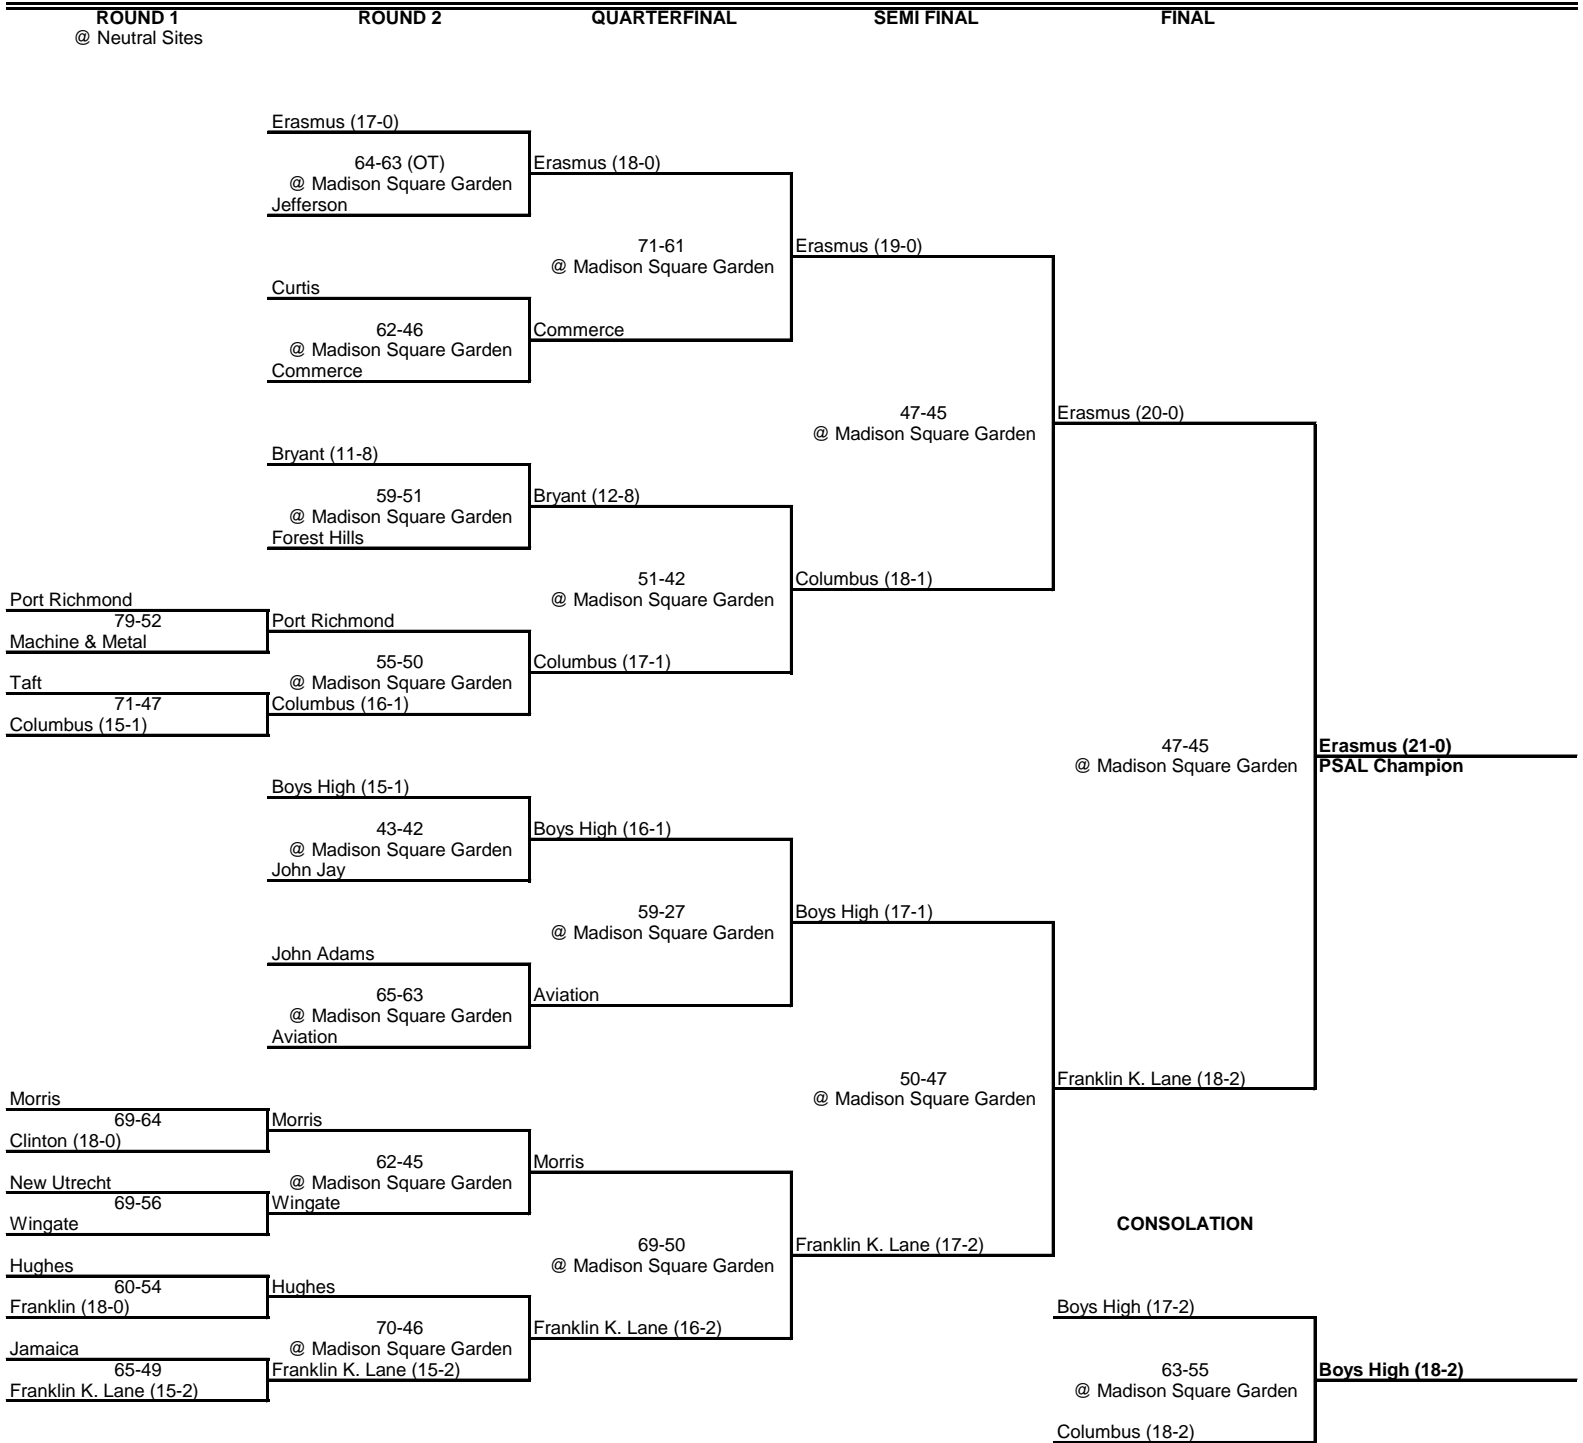

# 1961 PSAL Playoff Bracket

**CONSOLATION**