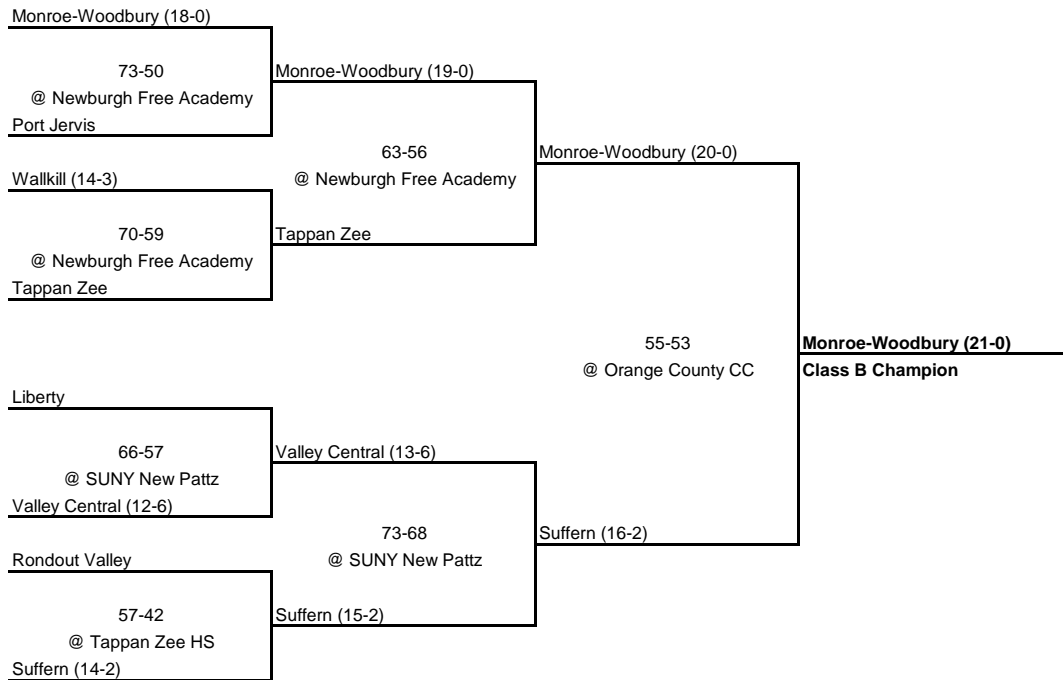

FINAL

---

---

**1961 CLASS B CHAMPIONSHIP**

---

---

**New York State Section IX**

---

QUARTERFINAL

SEMI FINAL

FINAL

---

---