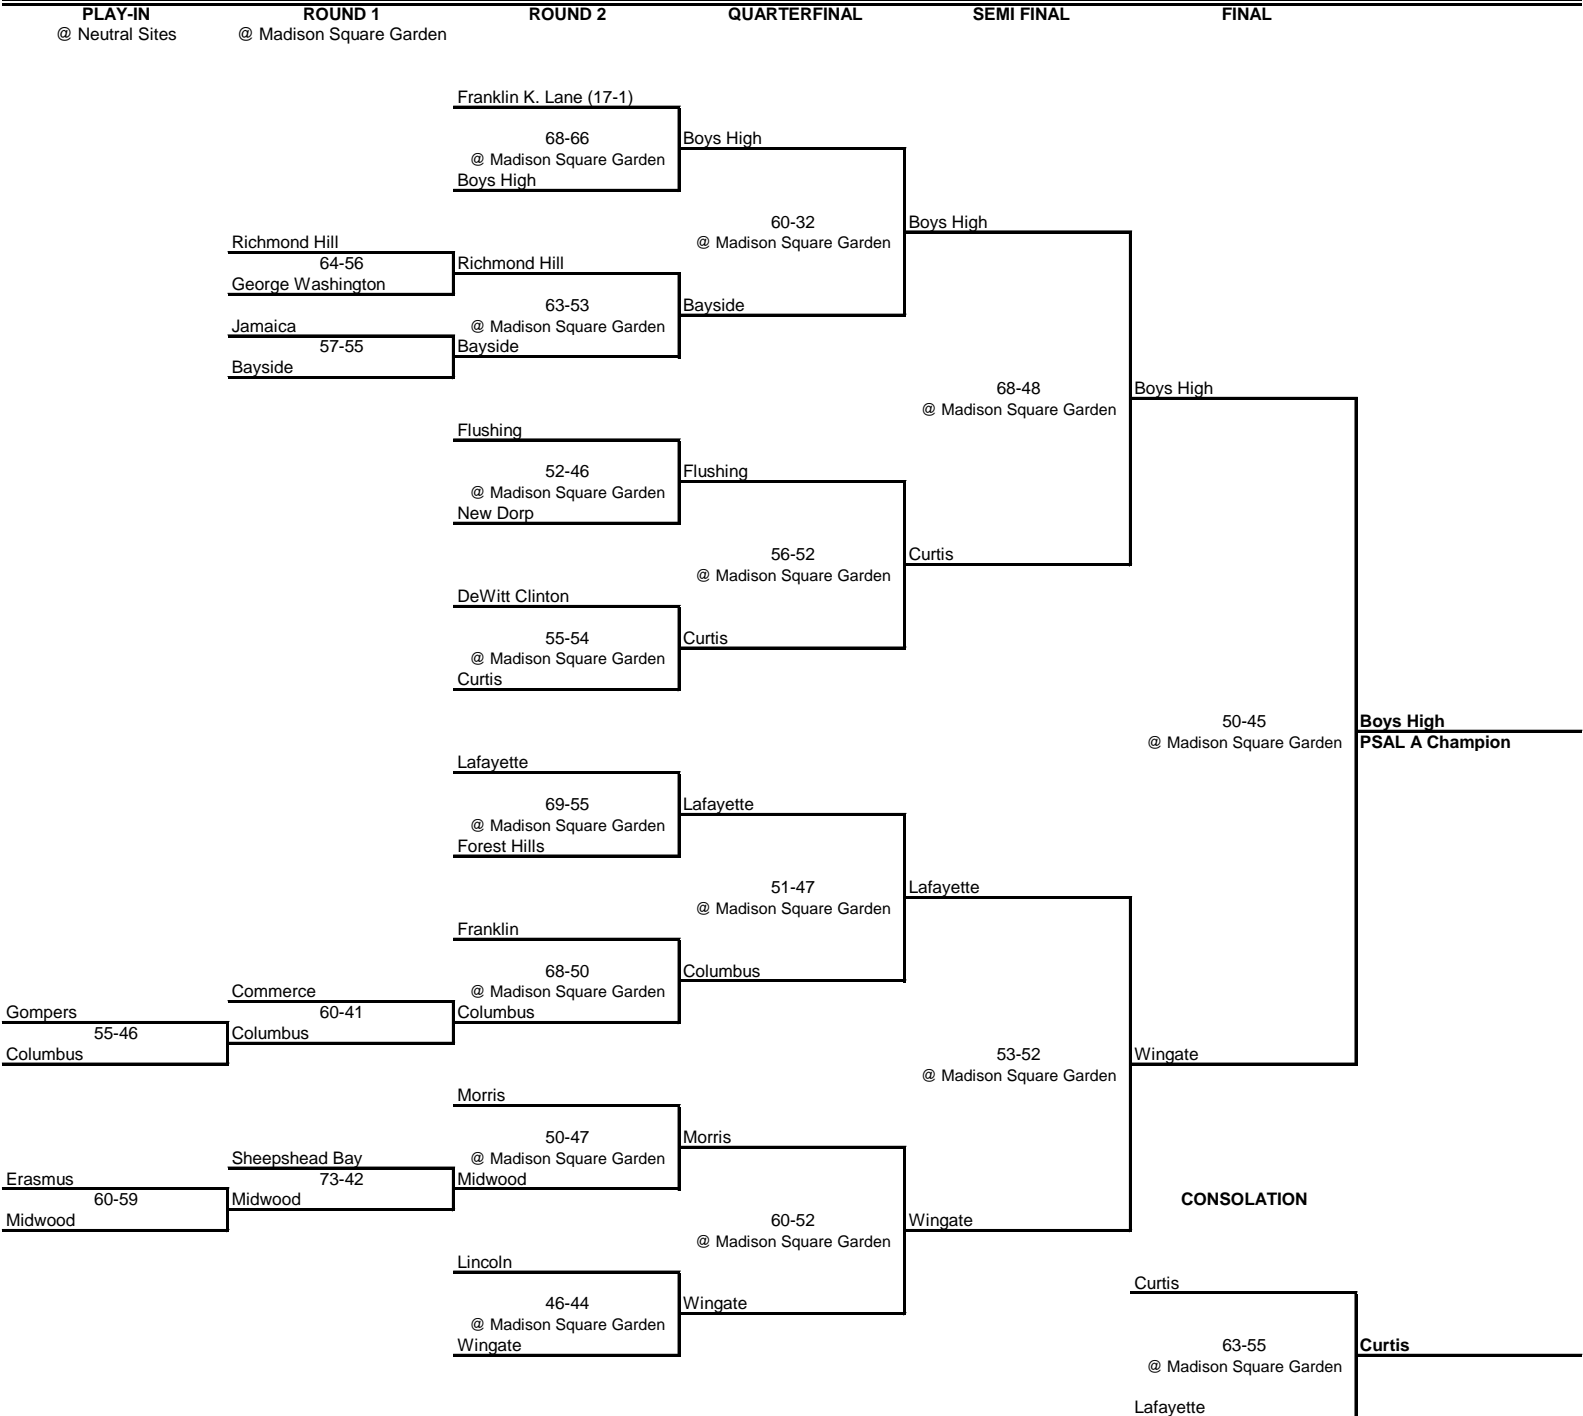

# 1962 PSAL A Playoff Bracket

# 1962 PSAL B Playoff Bracket

QUARTERFINAL

SEMI FINAL

FINAL