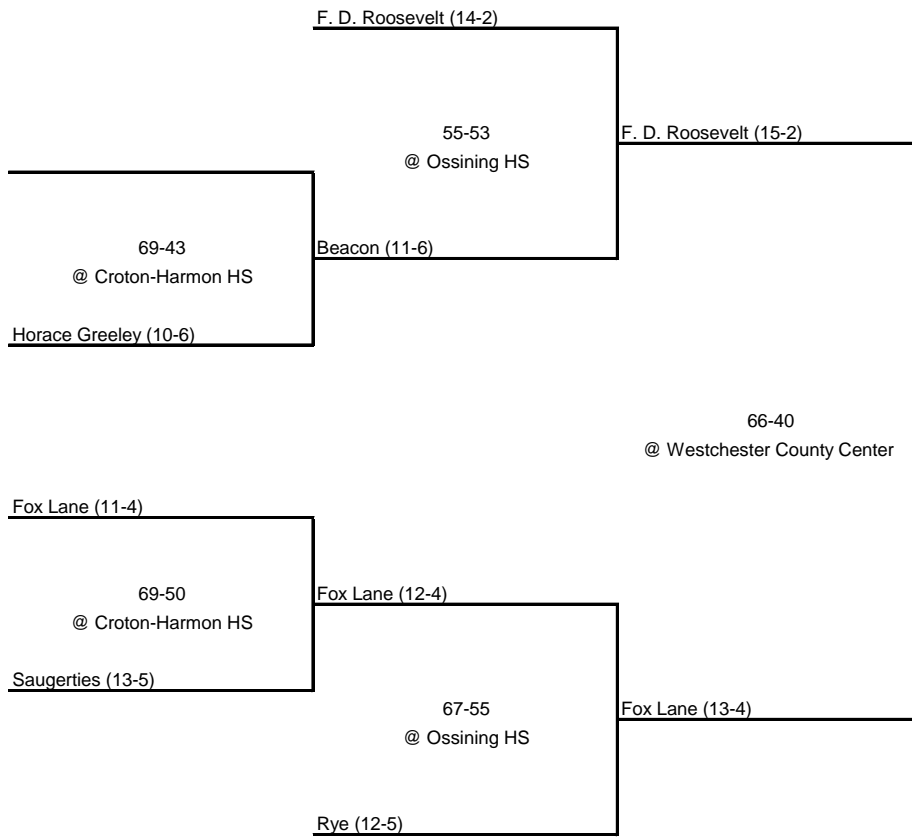

1962 CLASS B CHAMPIONSHIP

New York State Section I

QUARTERFINAL

SEMI FINAL

FINAL

Section 1 All-Tournament Team
Wes Bialosuknia-F.D. Roosevelt
Tom Dilworth-F.D. Roosevelt
Ken Ackerman-F.D. Roosevelt
Gene Clark-Sleepy Hollow
Mal Graham-White Plains