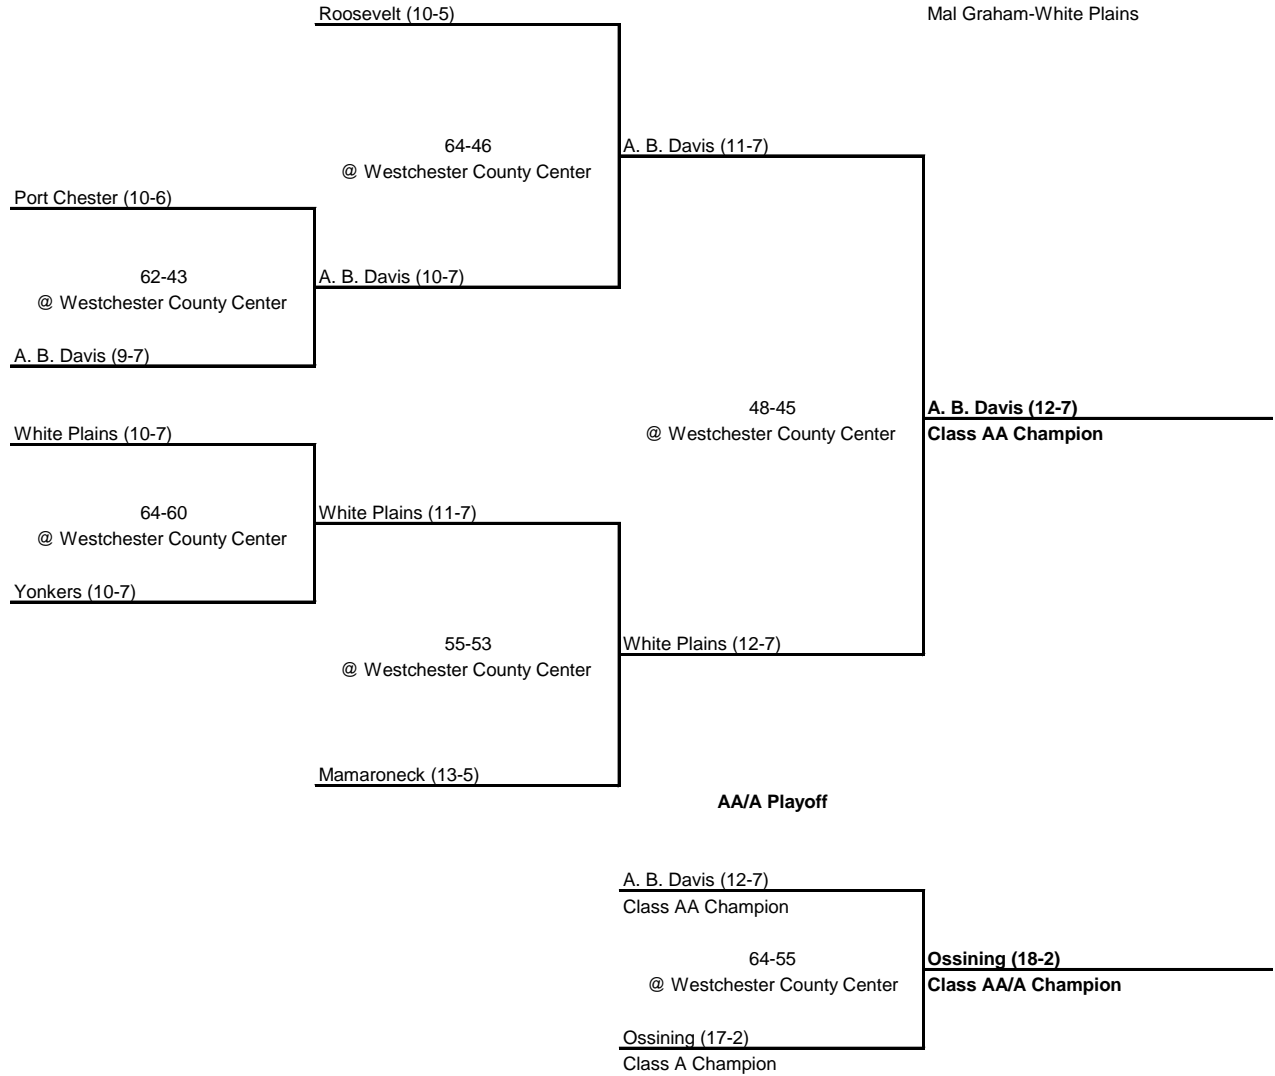

1962 CLASS AA CHAMPIONSHIP

New York State Section I

QUARTERFINAL

SEMI FINAL

FINAL

Section 1 All-Tournament Team

Wes Bialosuknia-F.D. Roosevelt
 Tom Dilworth-F.D. Roosevelt
 Ken Ackerman-F.D. Roosevelt
 Gene Clark-Sleepy Hollow
 Mal Graham-White Plains

1962 CLASS A CHAMPIONSHIP

New York State Section I

QUARTERFINAL

SEMI FINAL

FINAL

Section 1 All-Tournament Team

- Wes Bialosuknia-F.D. Roosevelt
- Tom Dilworth-F.D. Roosevelt
- Ken Ackerman-F.D. Roosevelt
- Gene Clark-Sleepy Hollow
- Mal Graham-White Plains