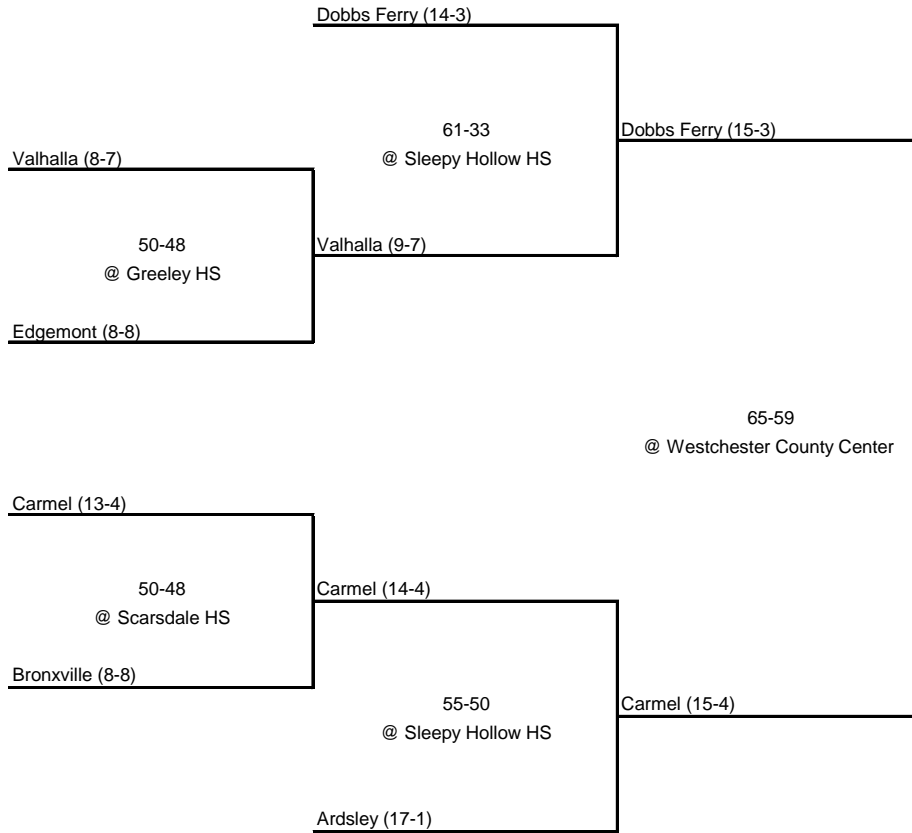

1962 CLASS C CHAMPIONSHIP

New York State Section I

QUARTERFINAL

SEMI FINAL

FINAL

Section 1 All-Tournament Team
Wes Bialosuknia-F.D. Roosevelt
Tom Dilworth-F.D. Roosevelt
Ken Ackerman-F.D. Roosevelt
Gene Clark-Sleepy Hollow
Mal Graham-White Plains