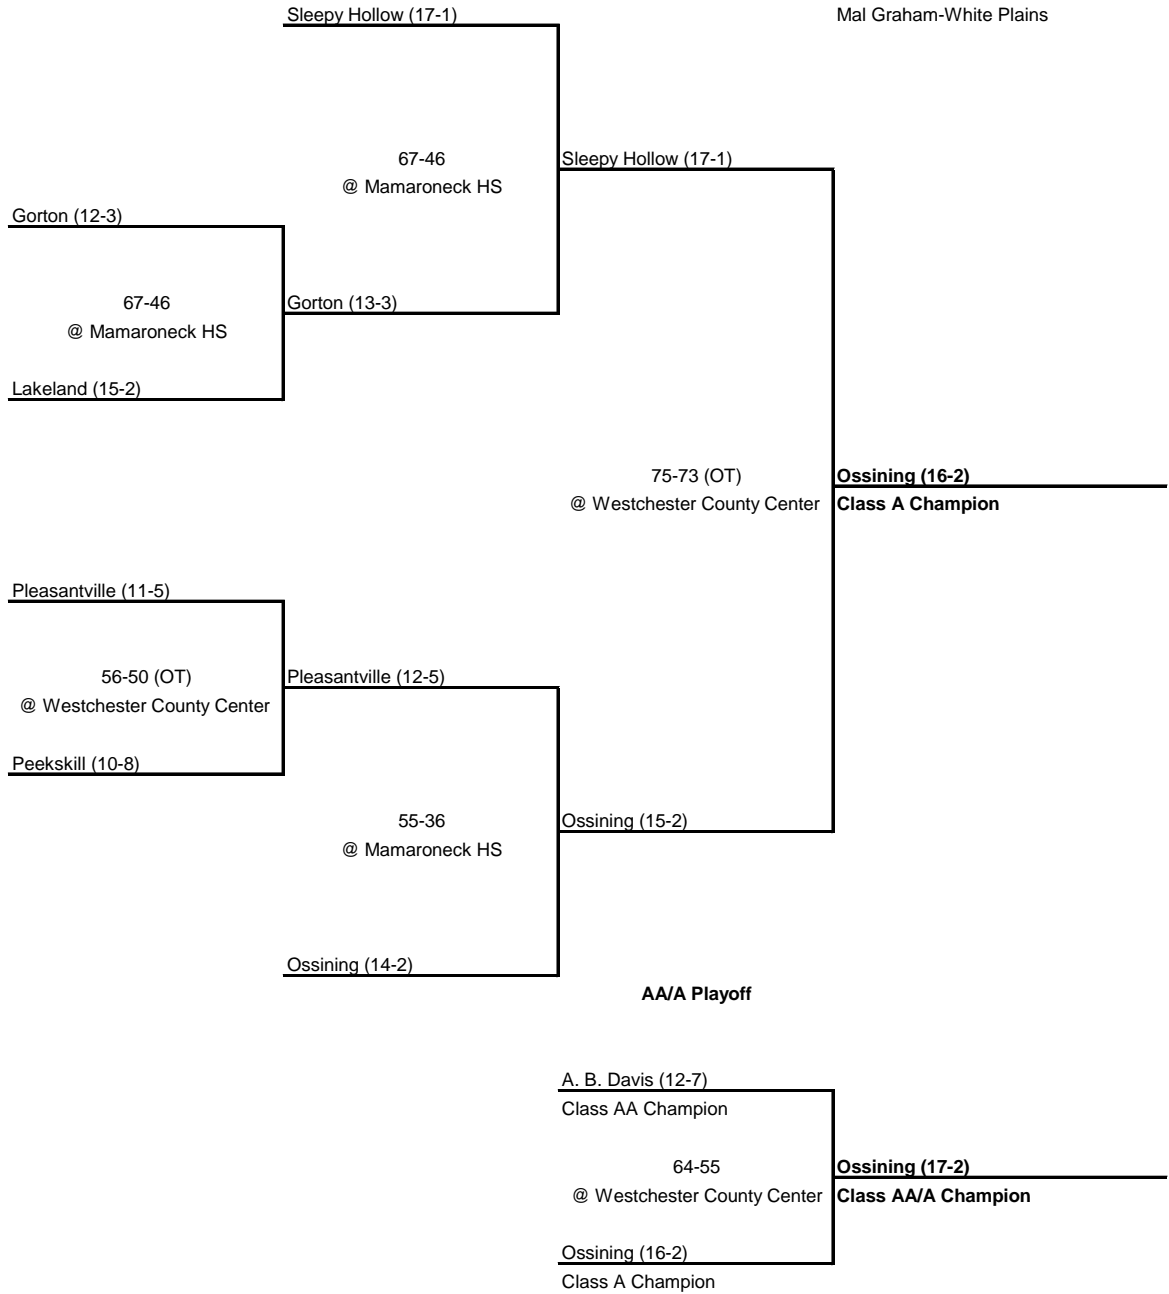

1962 CLASS A CHAMPIONSHIP

New York State Section I

QUARTERFINAL

SEMI FINAL

FINAL

Section 1 All-Tournament Team

- Wes Bialosuknia-F.D. Roosevelt
- Tom Dilworth-F.D. Roosevelt
- Ken Ackerman-F.D. Roosevelt
- Gene Clark-Sleepy Hollow
- Mal Graham-White Plains