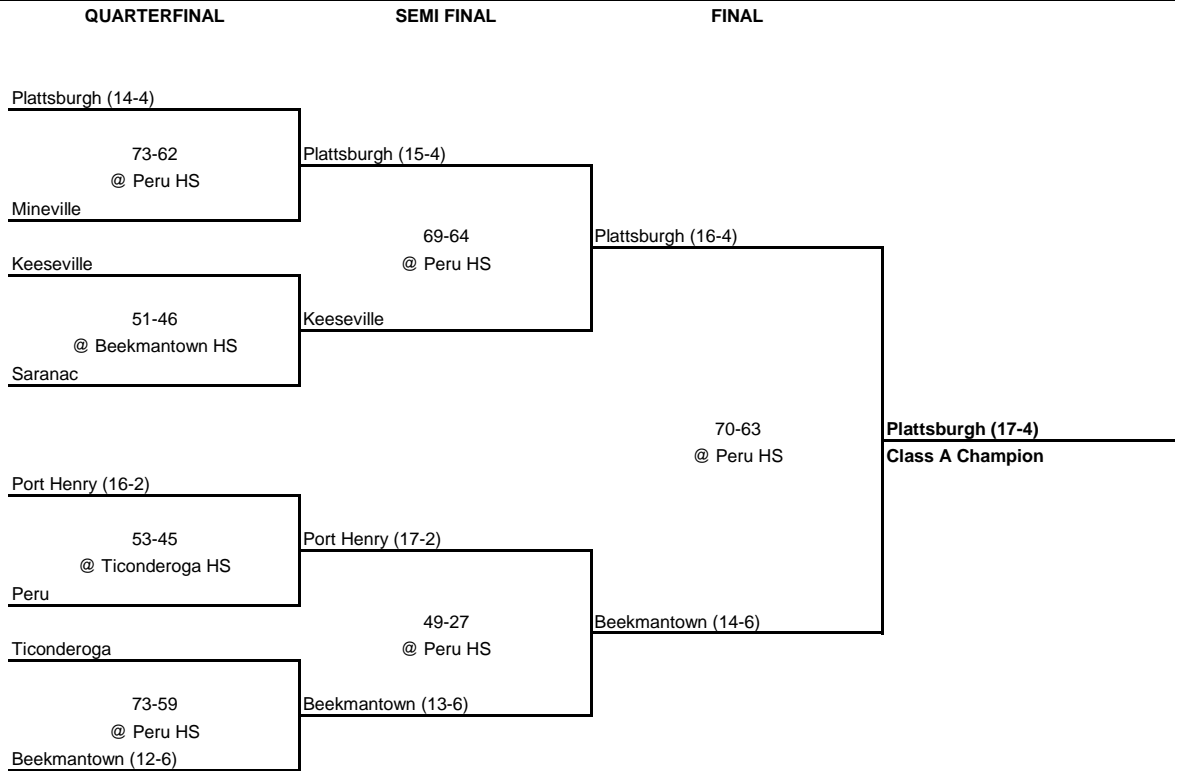

**1962 CLASS A CHAMPIONSHIP**

**New York State Section VII**

**1962 CLASS B CHAMPIONSHIP**

**New York State Section VII**

1962 CLASS C CHAMPIONSHIP

New York State Section VII

QUARTERFINAL

SEMI FINAL

FINAL