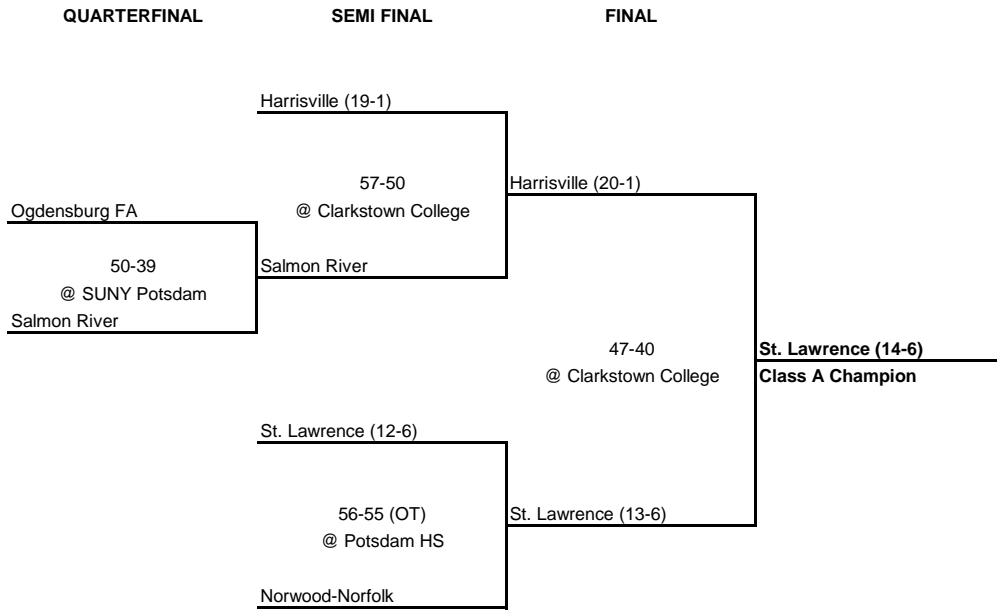

---

---

**1962 CLASS A CHAMPIONSHIP**

---

---

**New York State Section X**

---

---

---

---

**1962 CLASS B CHAMPIONSHIP**

---

---

**New York State Section X**

---

---

**1962 CLASS C CHAMPIONSHIP**

**New York State Section X**

**QUARTERFINAL**

**SEMI FINAL**

**FINAL**

---

---

**1962 NORTHERN ATLANTIC CHAMPIONSHIP**