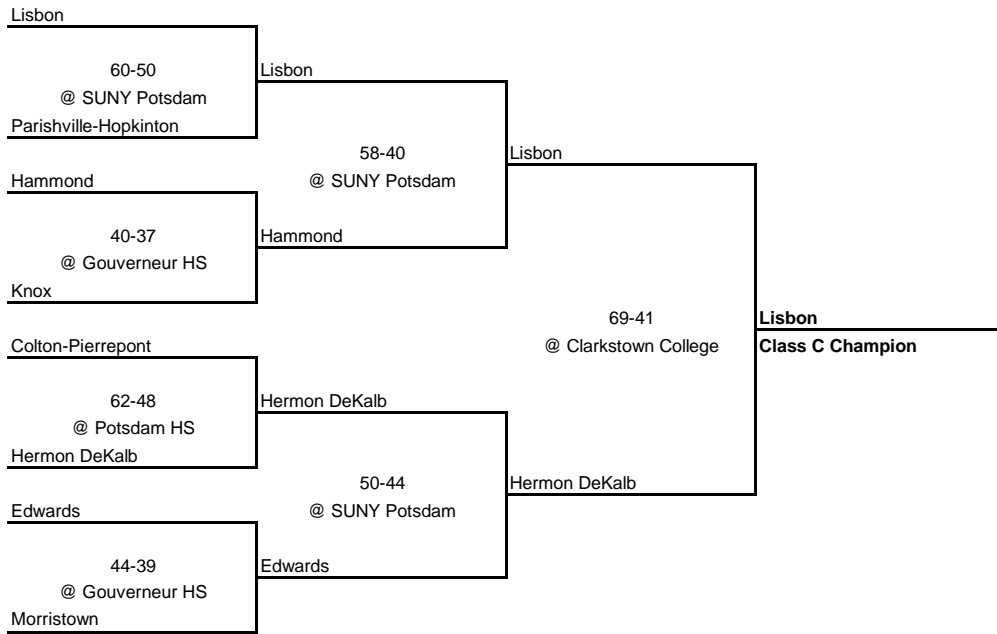

1962 CLASS C CHAMPIONSHIP

New York State Section X

QUARTERFINAL

SEMI FINAL

FINAL