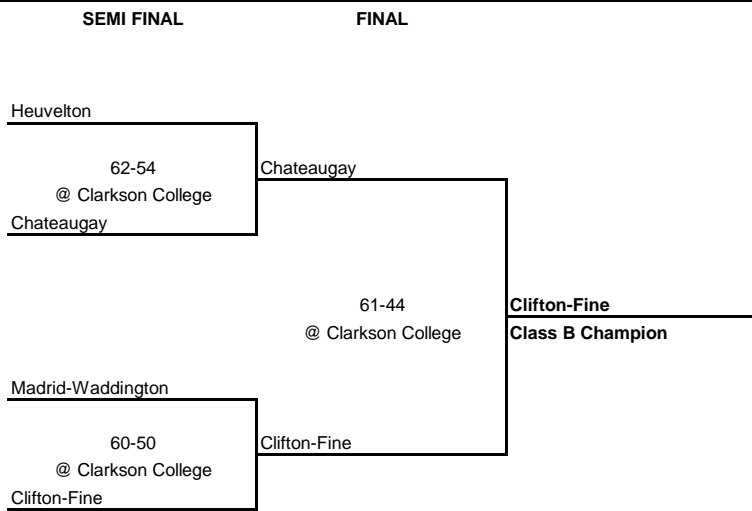

---

---

**1962 CLASS B CHAMPIONSHIP**

---

---

**New York State Section X**

---

---