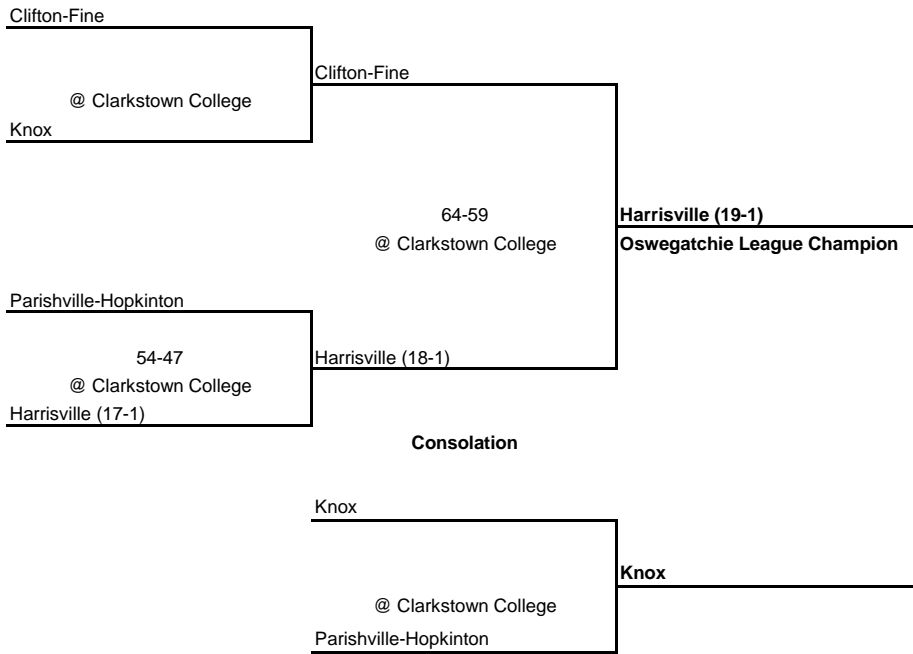

FINAL

**1962 OSWEGATCHIE LEAGUE CHAMPIONSHIP**

**New York State Section X**

SEMI FINAL

FINAL

**1962 FRANKLIN-ST. LAWRENCE LEAGUE CHAMPIONSHIP**

**New York State Section X**

SEMI FINAL