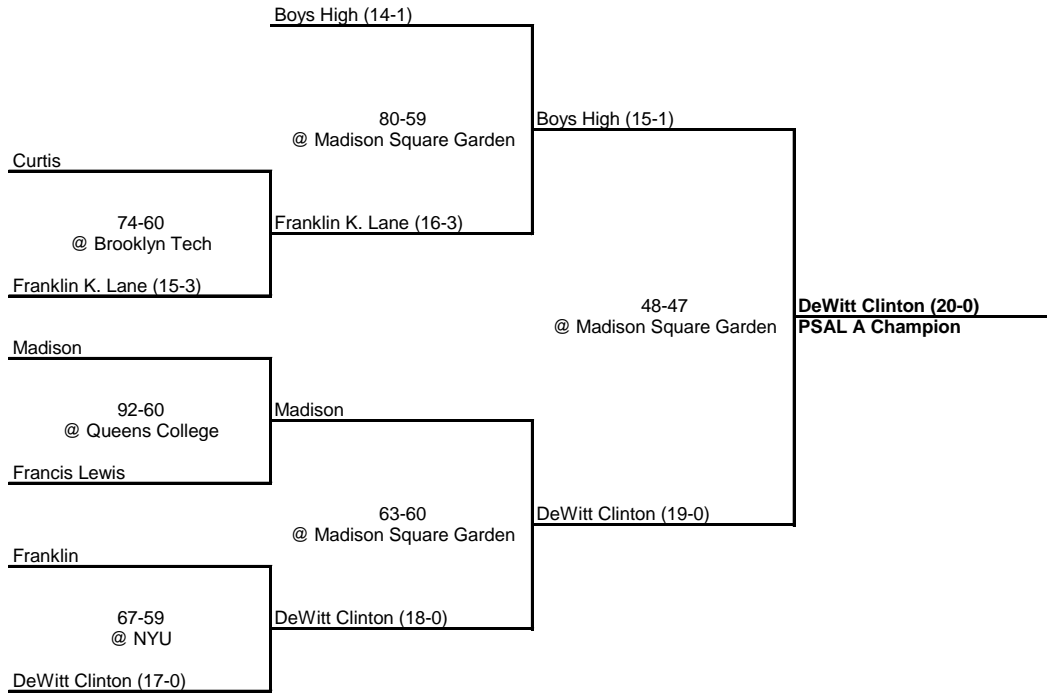

# 1963 PSAL A Playoff Bracket

QUARTERFINAL

SEMI FINAL

FINAL

---

---

# 1963 PSAL B Playoff Bracket

---

---

FINAL