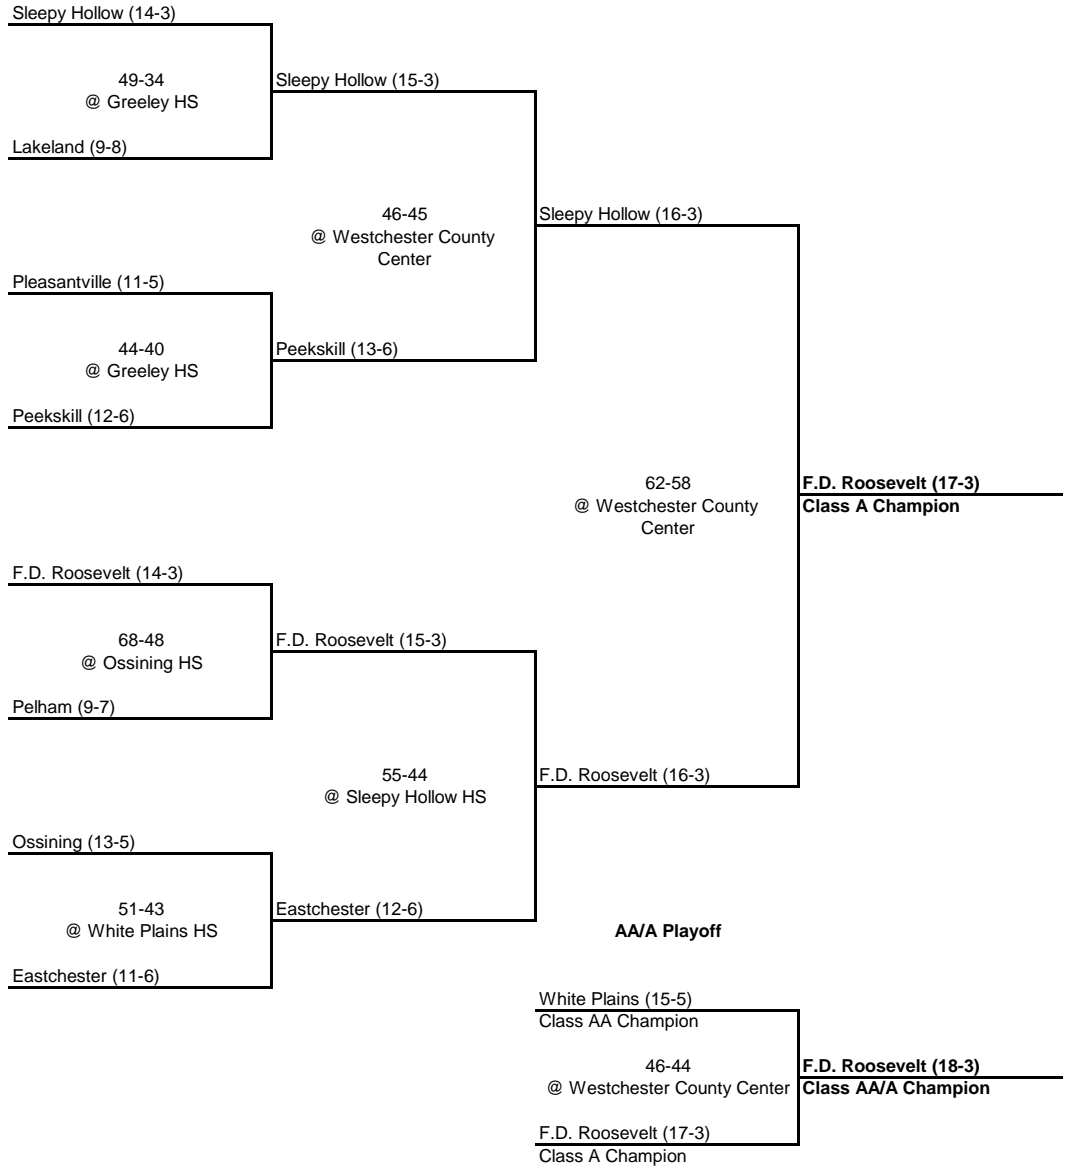

1963 CLASS A CHAMPIONSHIP

New York State Section I

QUARTERFINAL

SEMI FINAL

FINAL