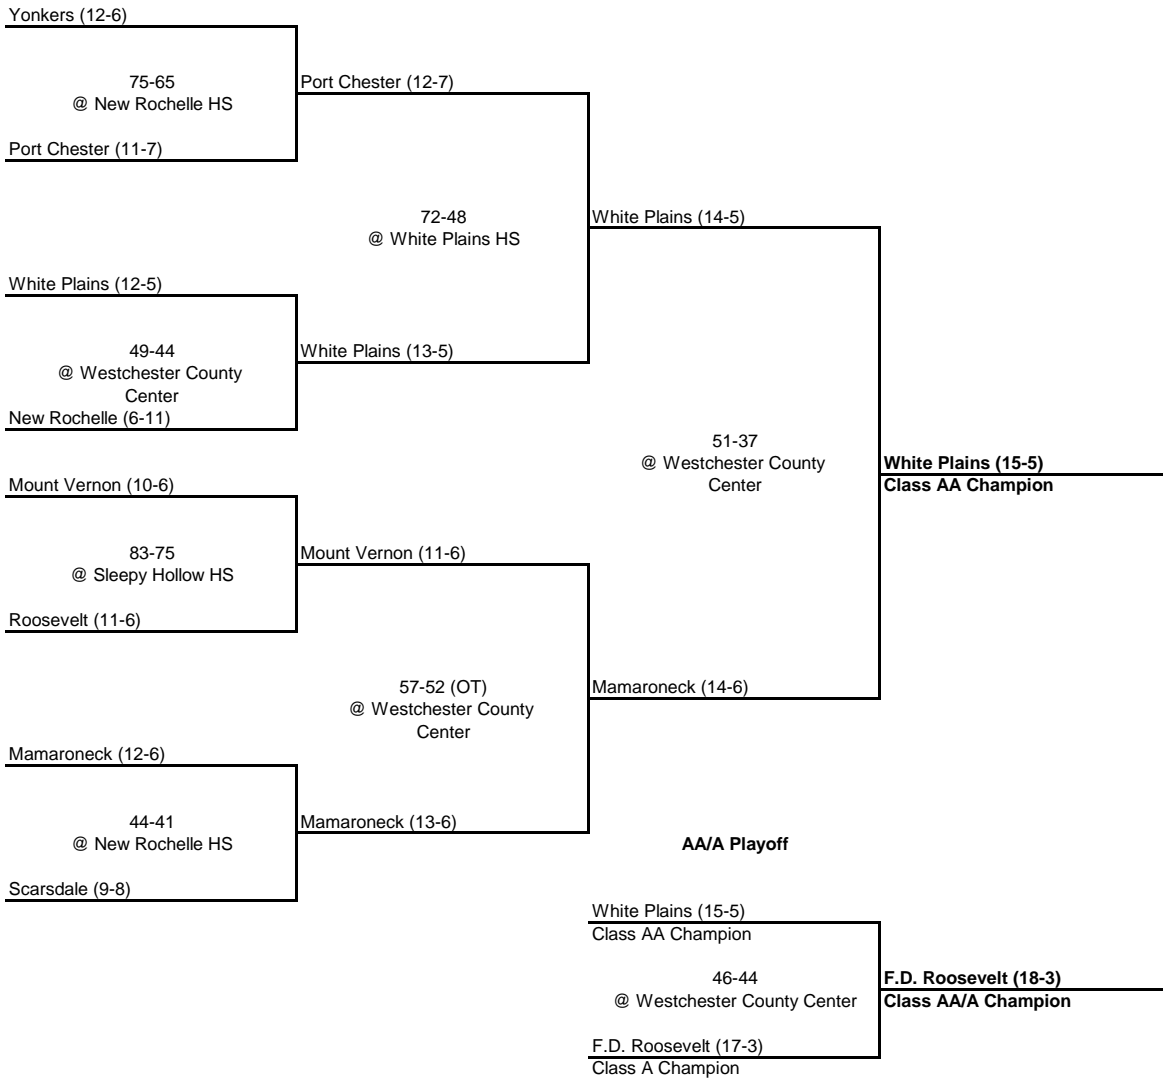

**1963 CLASS AA CHAMPIONSHIP**

**New York State Section I**

QUARTERFINAL

SEMI FINAL

FINAL

**1963 CLASS A CHAMPIONSHIP**

**New York State Section I**

QUARTERFINAL