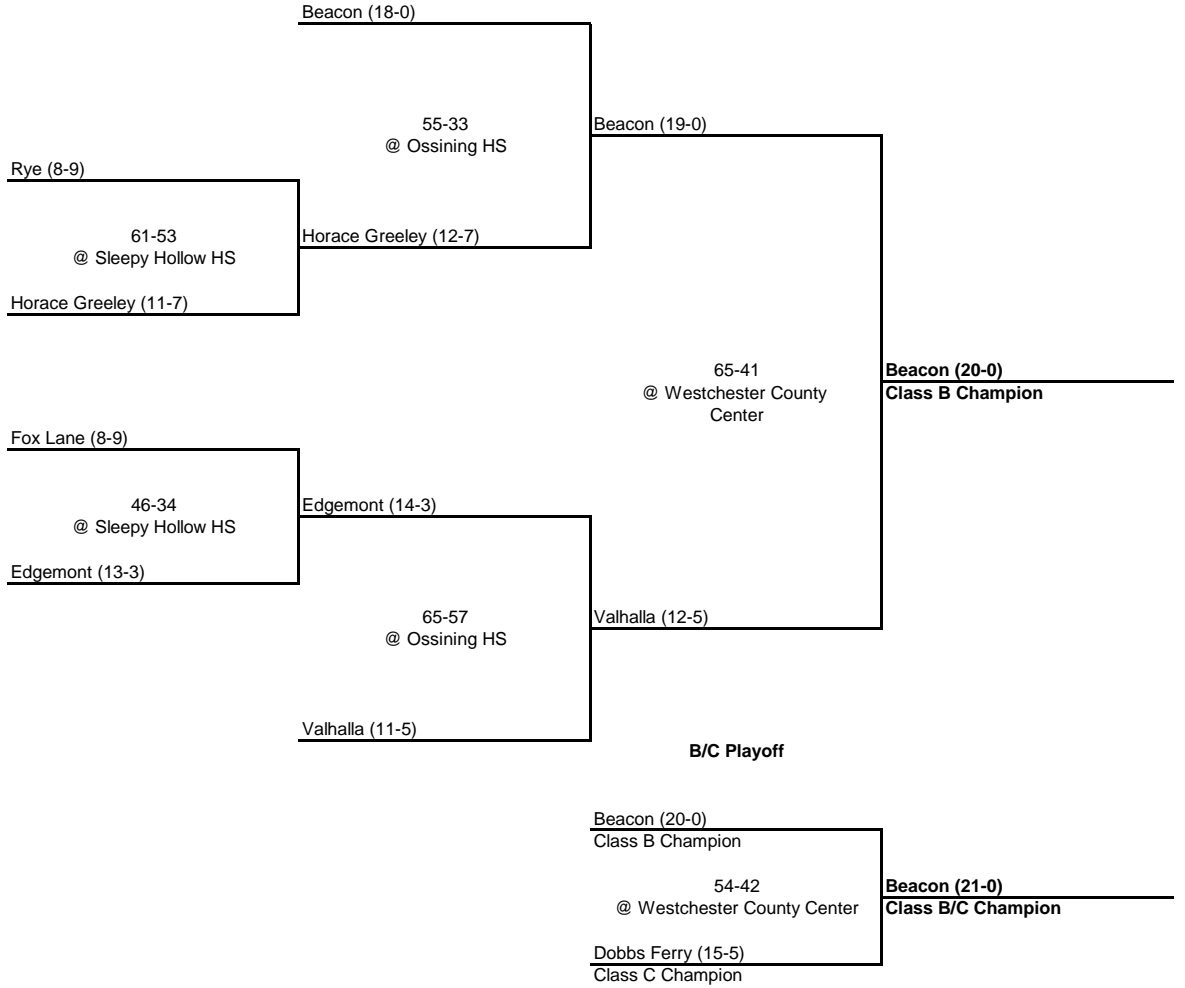

SEMI FINAL

FINAL

**1963 CLASS B CHAMPIONSHIP**

**New York State Section I**

QUARTERFINAL

SEMI FINAL

FINAL

**1963 CLASS C CHAMPIONSHIP**