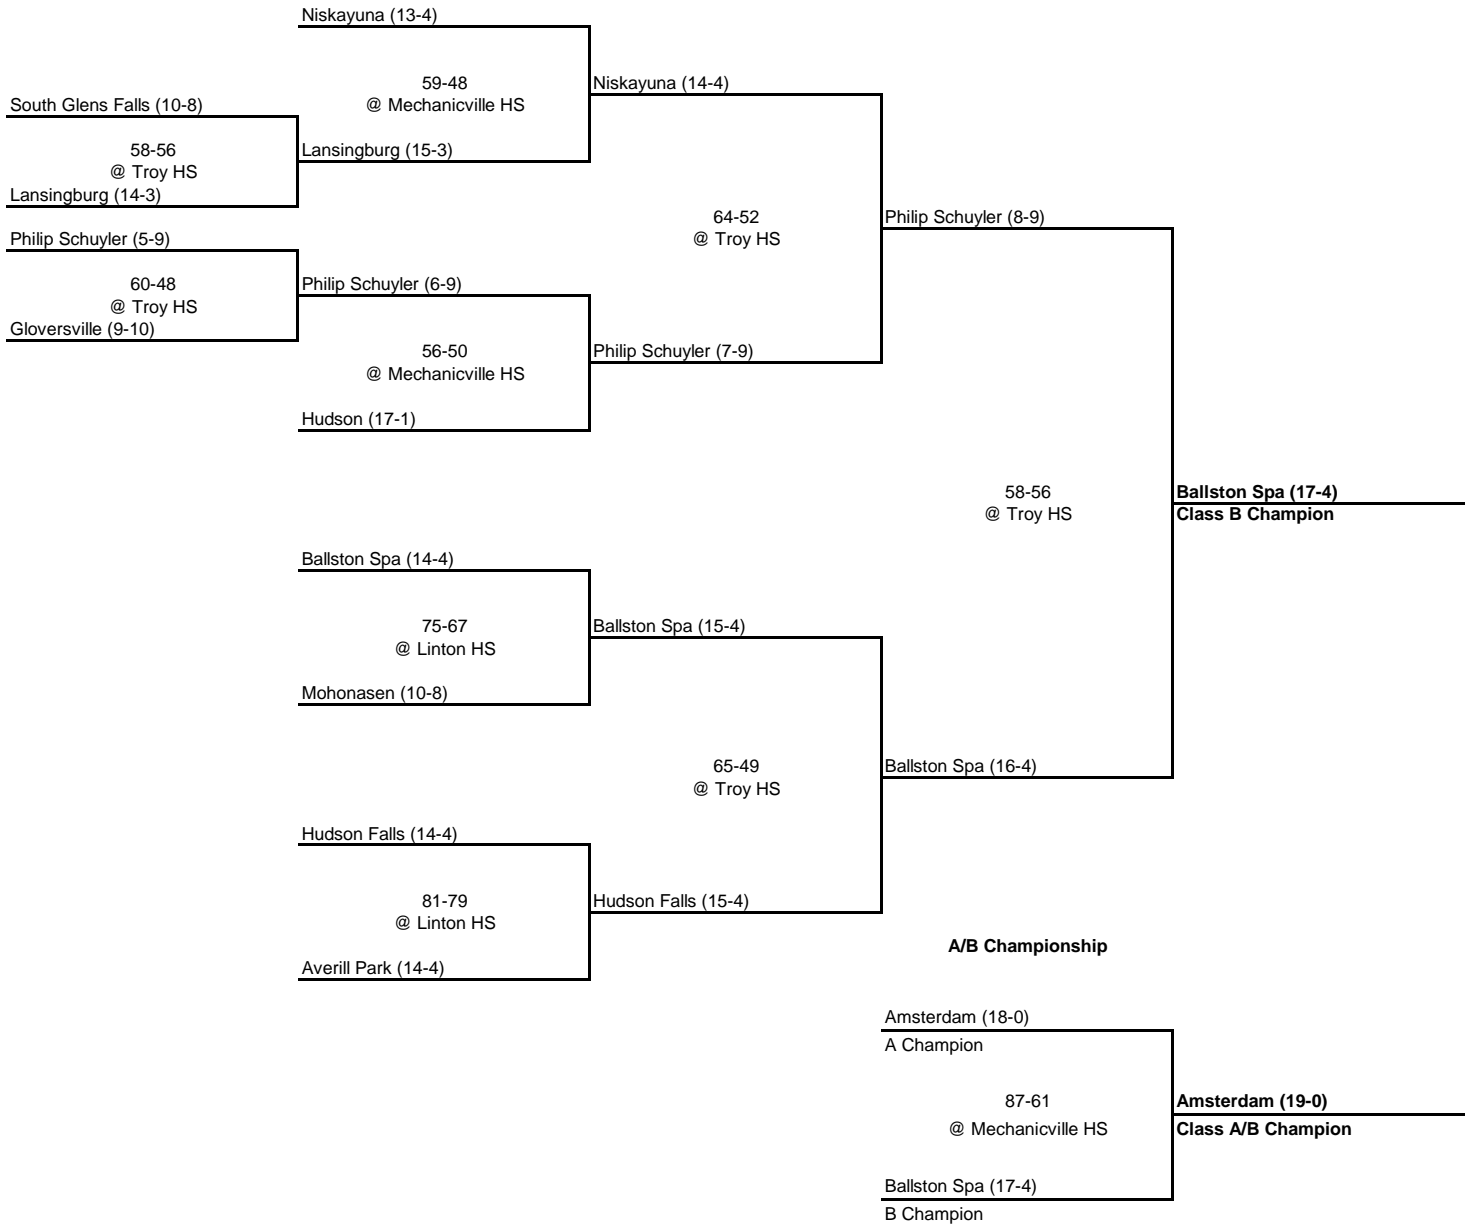

1963 CLASS B CHAMPIONSHIP

New York State Section II

PLAY-IN

QUARTERFINAL

SEMI FINAL

FINAL