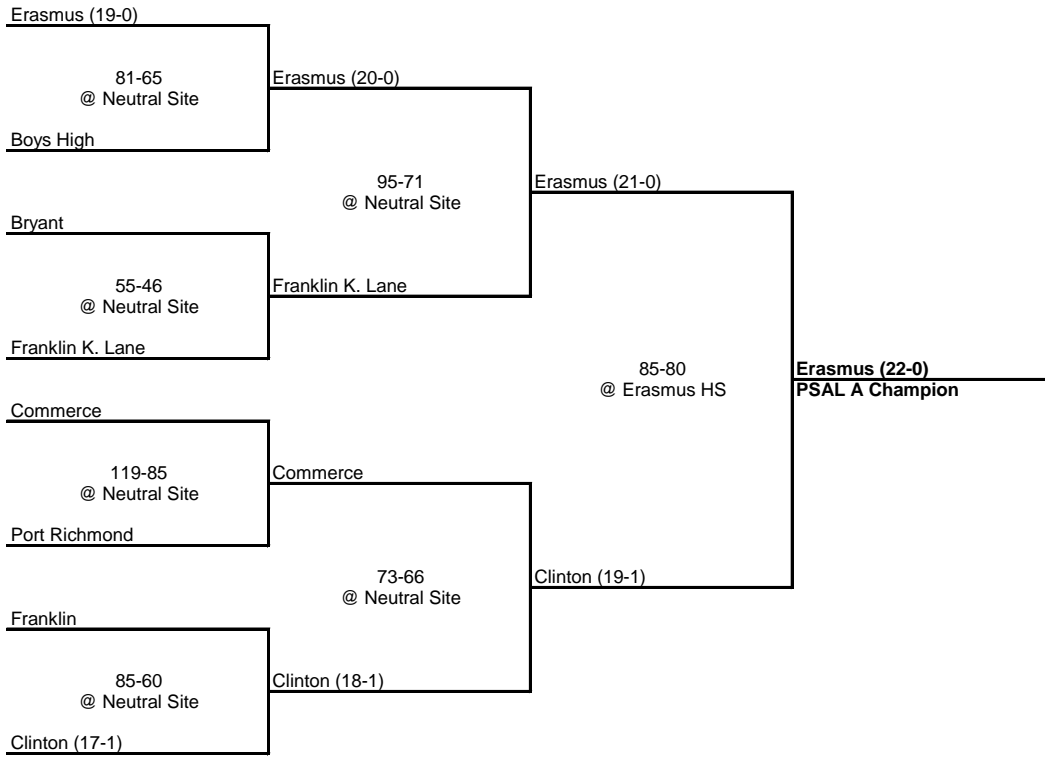

1965 PSAL A Playoff Bracket

QUARTERFINAL

SEMI FINAL

FINAL

1965 PSAL B Playoff Bracket

FINAL