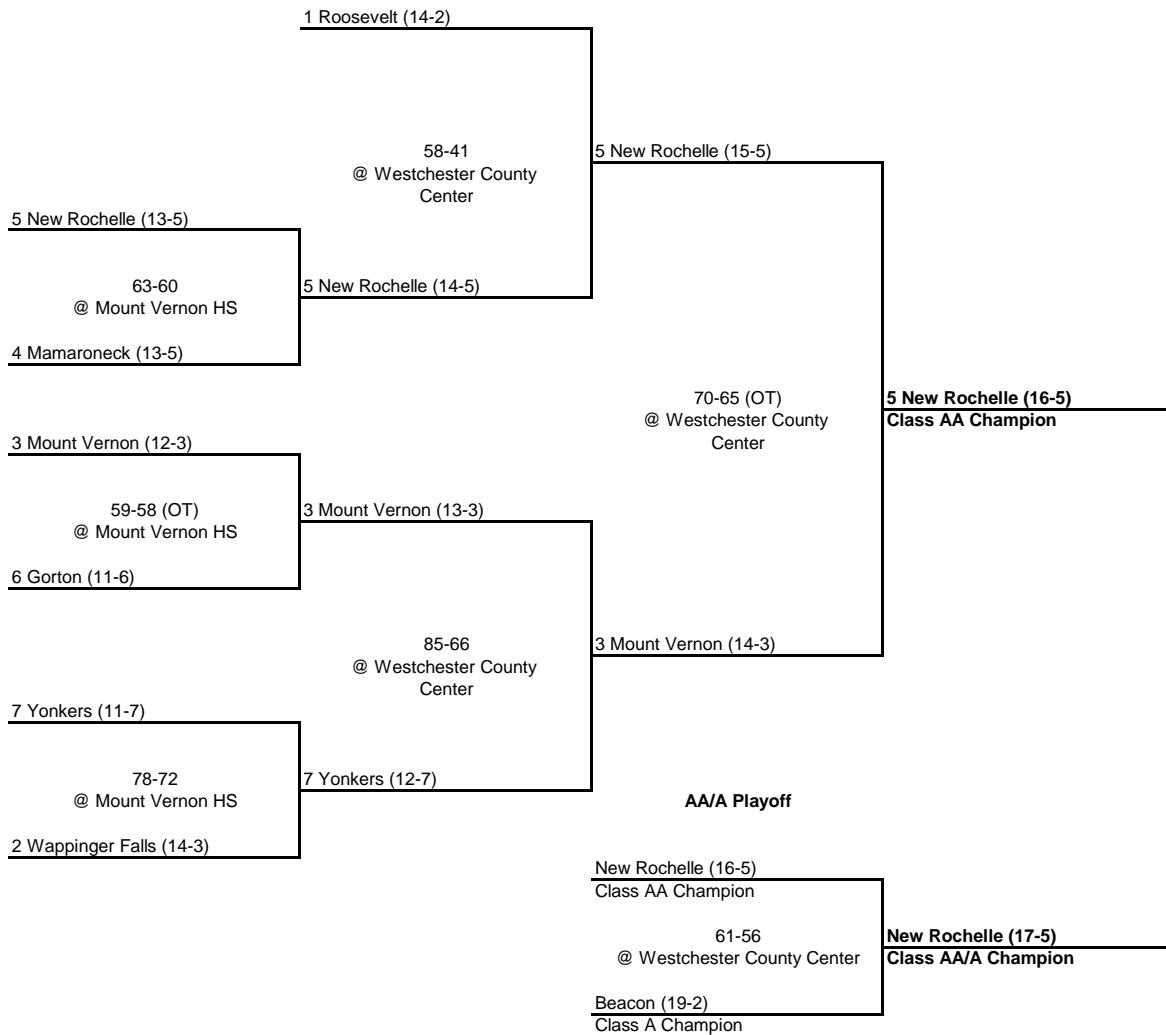

**1965 CLASS AA CHAMPIONSHIP**

**New York State Section I**

QUARTERFINAL

SEMI FINAL

FINAL

**1965 CLASS A CHAMPIONSHIP**

**New York State Section I**

QUARTERFINAL

SEMI FINAL

FINAL

**1965 CLASS B CHAMPIONSHIP**

**New York State Section I**

QUARTERFINAL

SEMI FINAL

FINAL

---