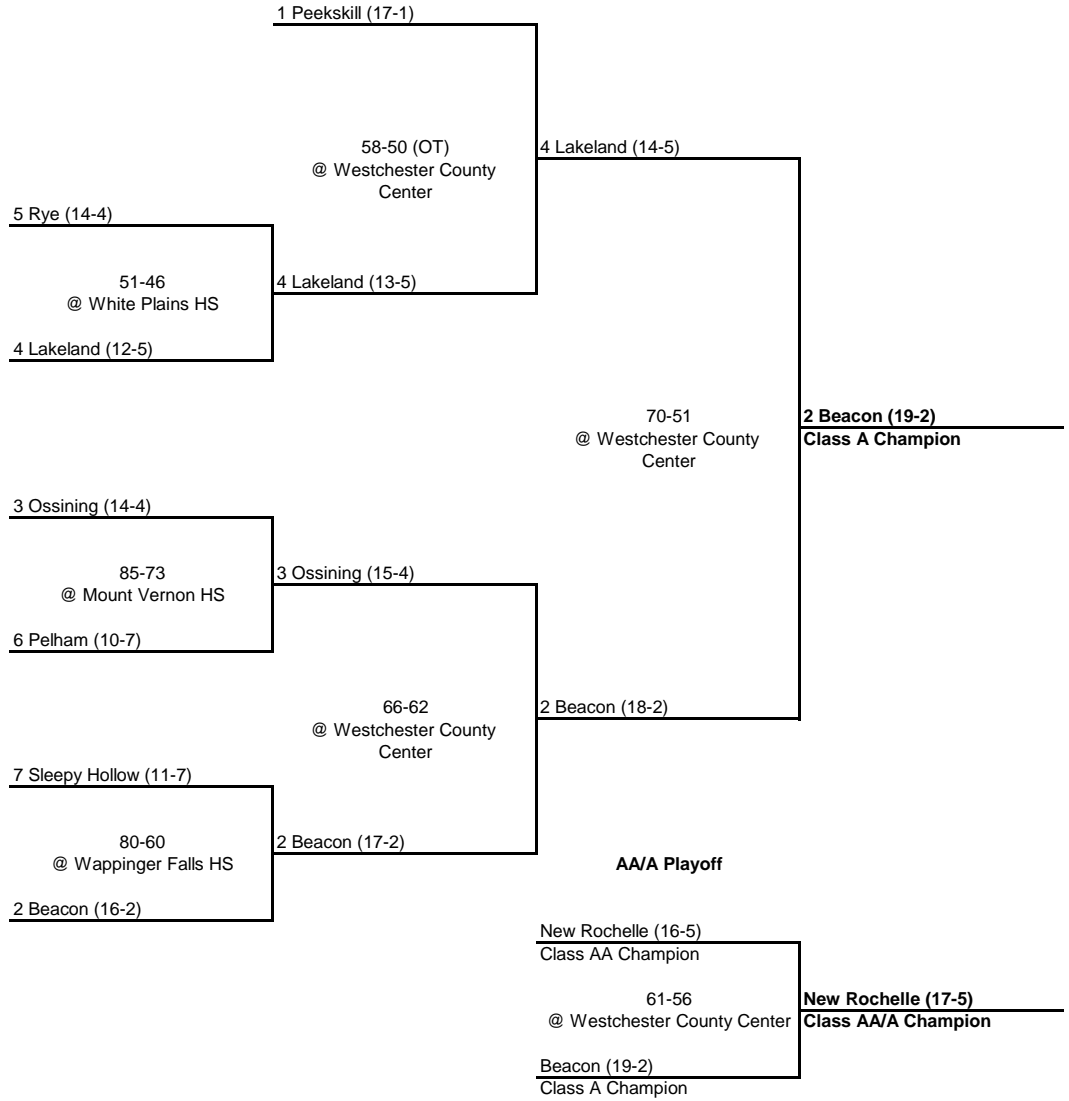

**1965 CLASS AA CHAMPIONSHIP**

**New York State Section I**

QUARTERFINAL

SEMI FINAL

FINAL

**1965 CLASS A CHAMPIONSHIP**

**New York State Section I**

QUARTERFINAL

SEMI FINAL

FINAL

**1965 CLASS B CHAMPIONSHIP**

**New York State Section I**

QUARTERFINAL

SEMI FINAL

FINAL

---