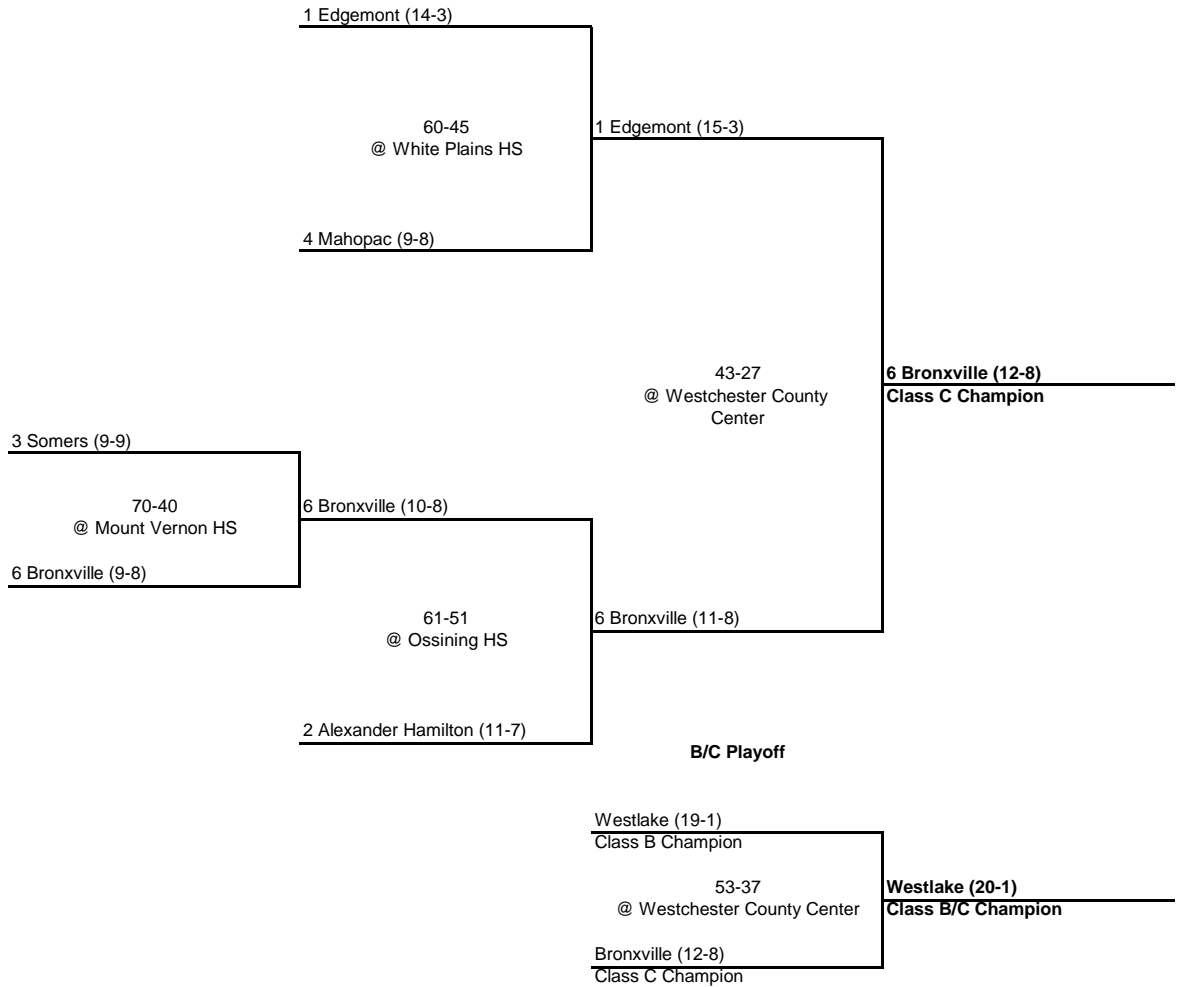

---

**1965 CLASS C CHAMPIONSHIP**

**New York State Section I**

---

---

QUARTERFINAL

SEMI FINAL

FINAL