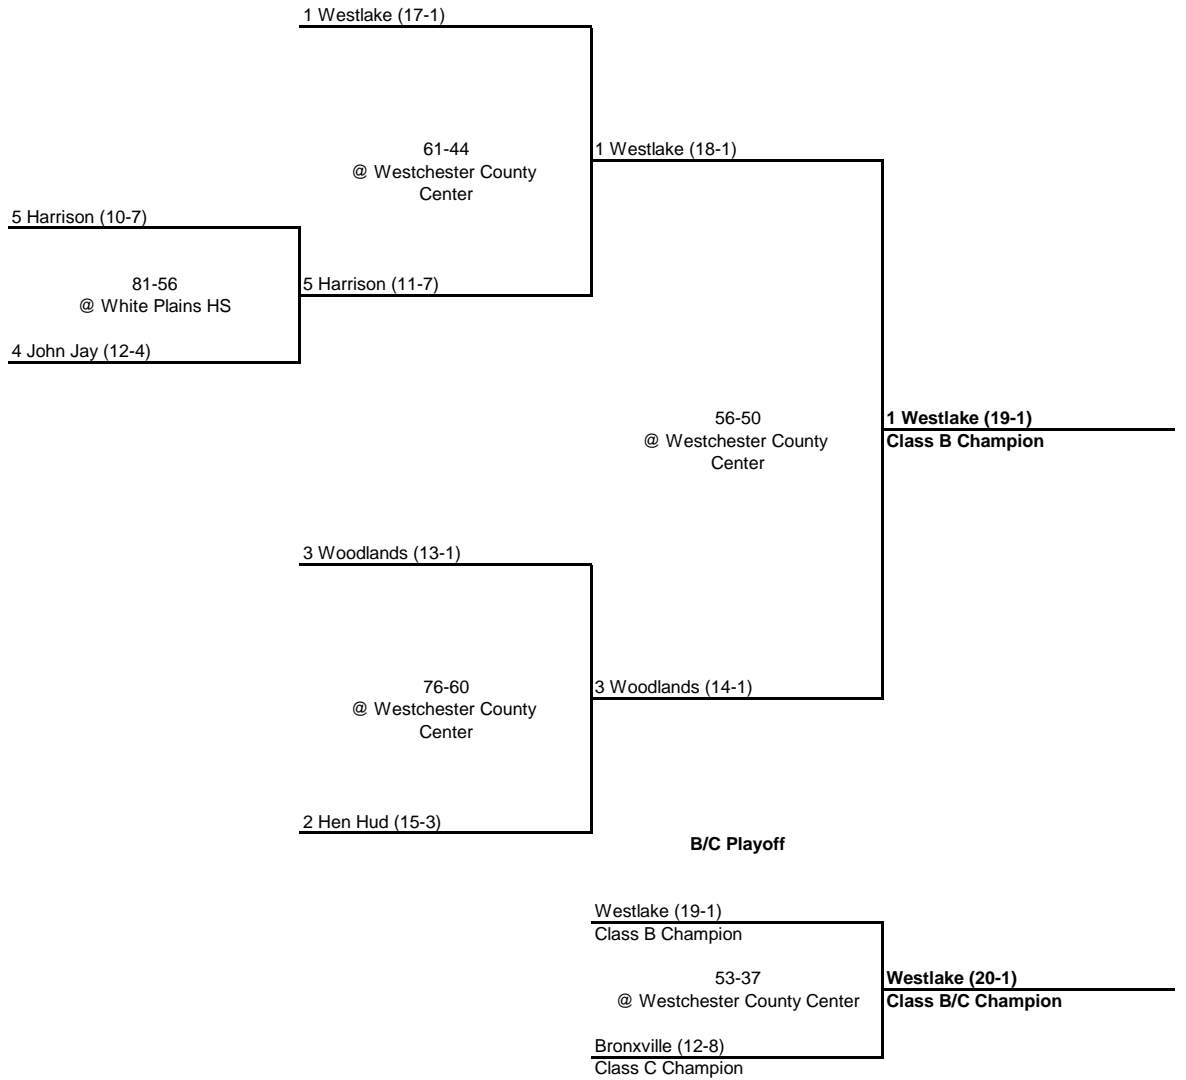

SEMI FINAL

FINAL

**1965 CLASS B CHAMPIONSHIP**

**New York State Section I**

QUARTERFINAL

SEMI FINAL

FINAL

---