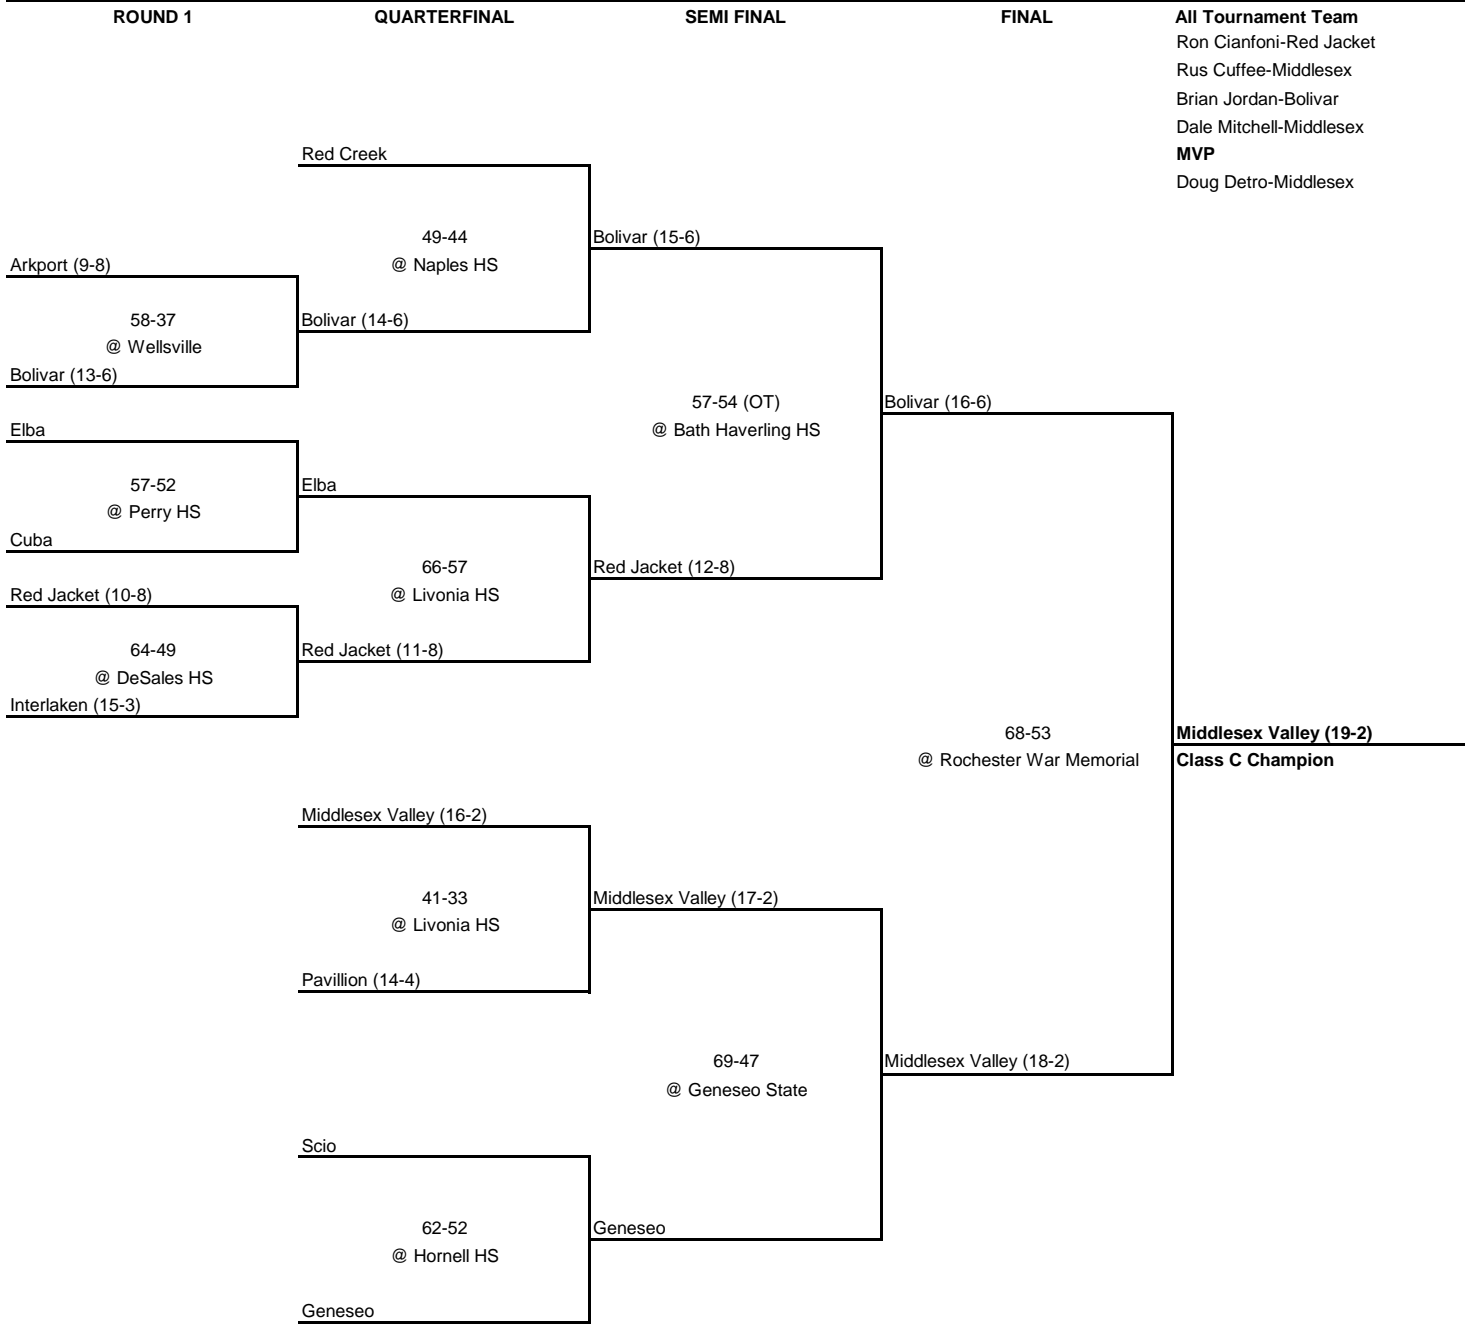

1965 CLASS AA CHAMPIONSHIP

New York State Section V

1965 CLASS A CHAMPIONSHIP

New York State Section V

1965 CLASS B CHAMPIONSHIP

New York State Section V

1965 CLASS C CHAMPIONSHIP

New York State Section V

1965 CLASS D CHAMPIONSHIP

New York State Section V