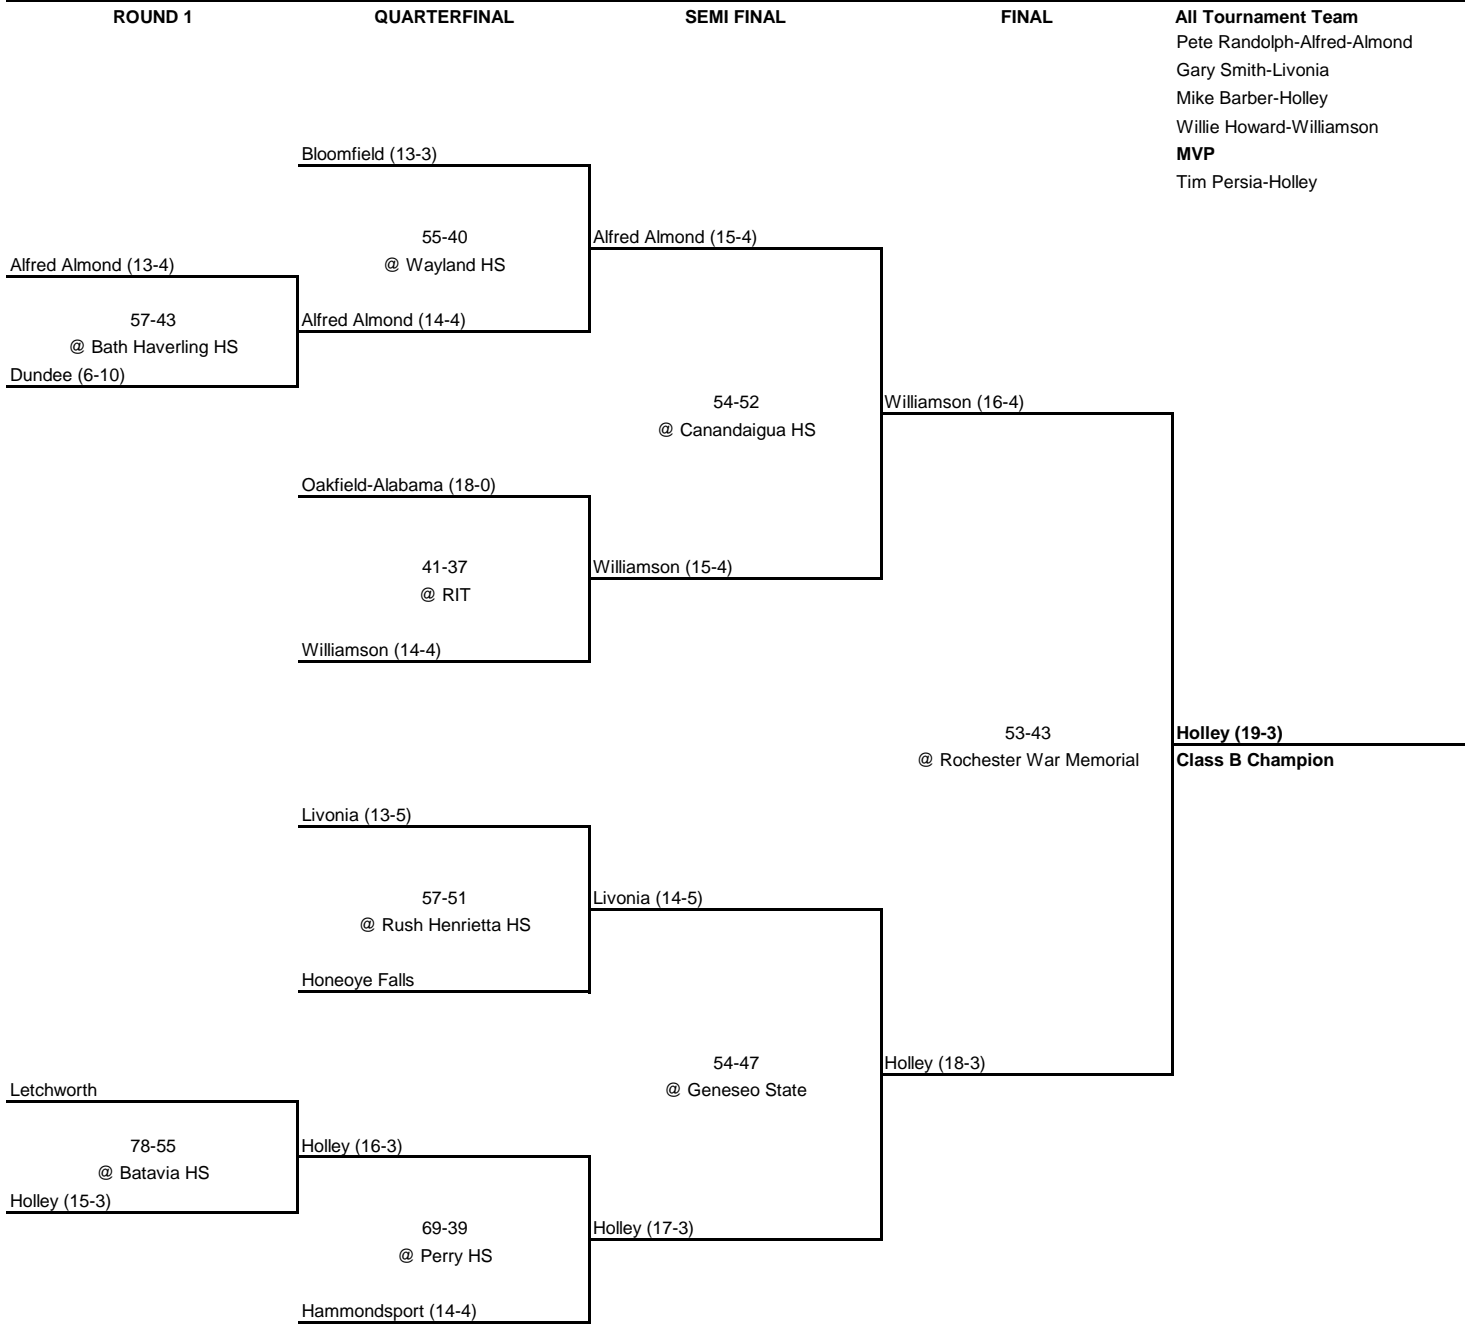

1965 CLASS AA CHAMPIONSHIP

New York State Section V

1965 CLASS A CHAMPIONSHIP

New York State Section V

1965 CLASS B CHAMPIONSHIP

New York State Section V

1965 CLASS C CHAMPIONSHIP

New York State Section V

1965 CLASS D CHAMPIONSHIP

New York State Section V