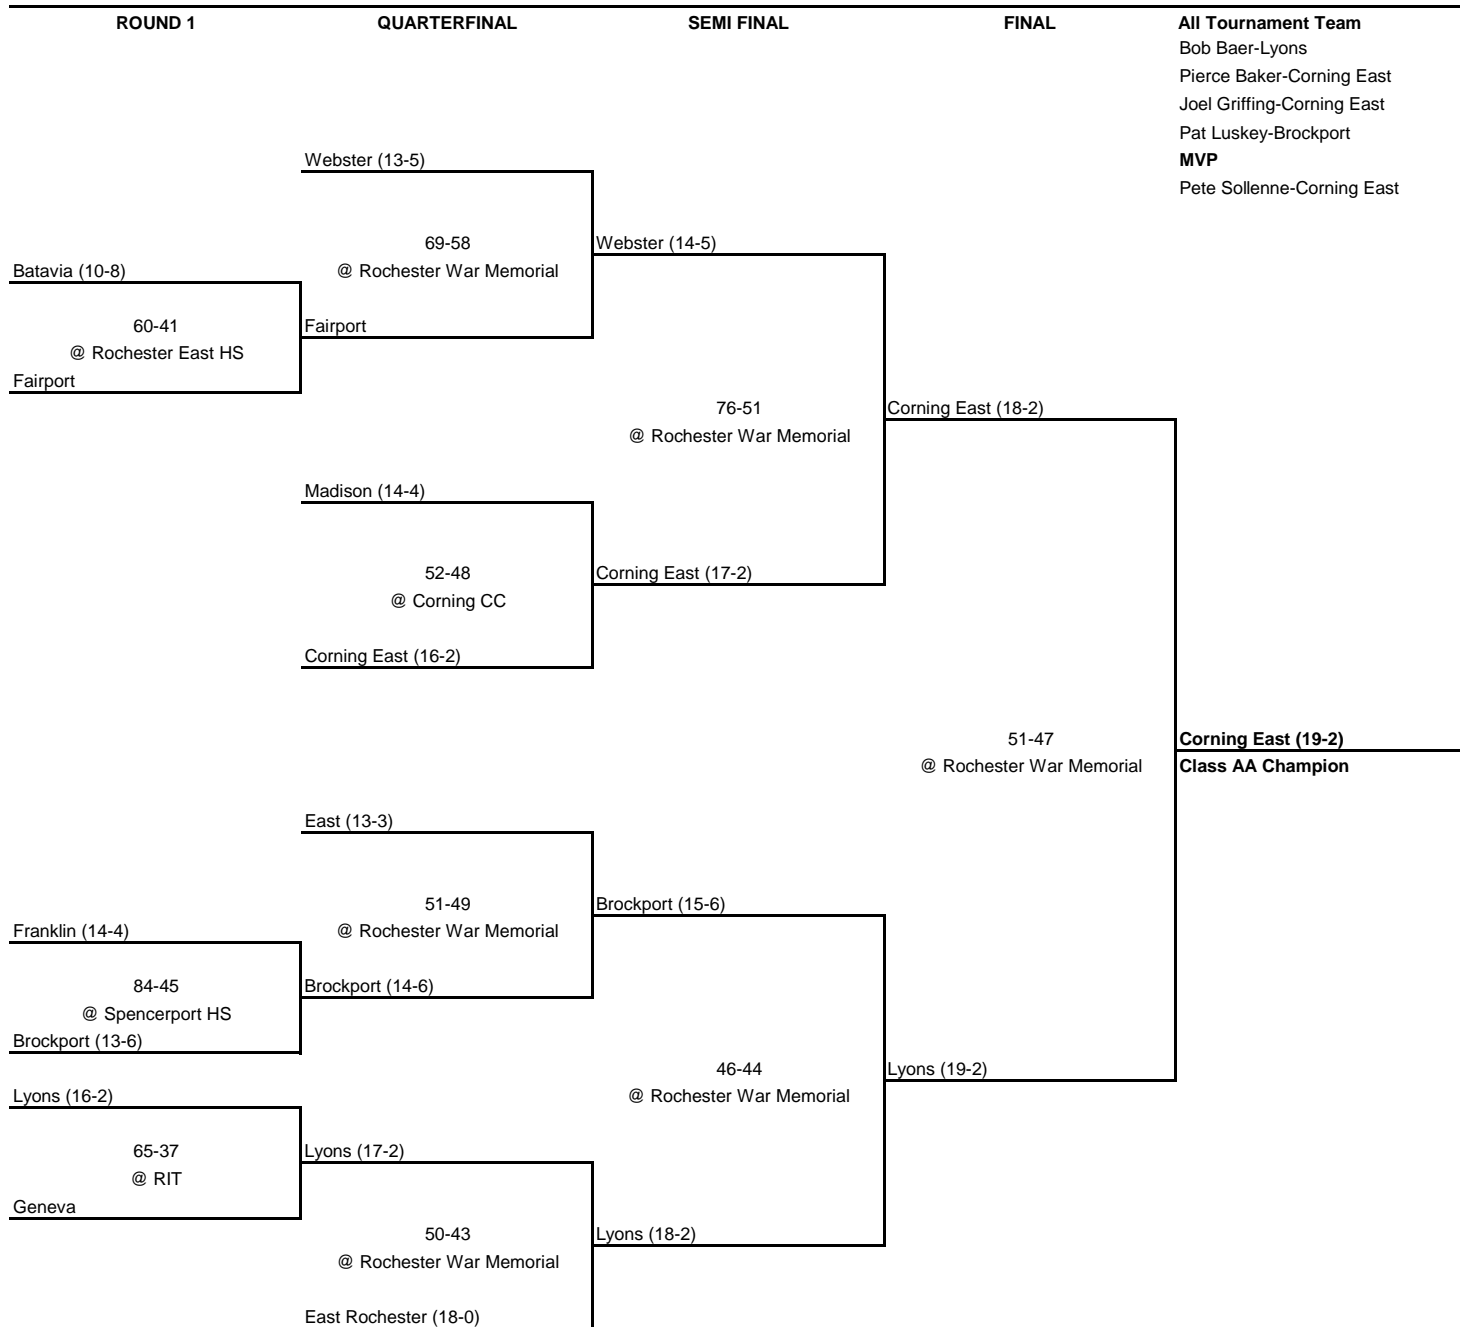

1965 CLASS AA CHAMPIONSHIP

New York State Section V

1965 CLASS A CHAMPIONSHIP

New York State Section V

1965 CLASS B CHAMPIONSHIP

New York State Section V

1965 CLASS C CHAMPIONSHIP

New York State Section V

1965 CLASS D CHAMPIONSHIP

New York State Section V