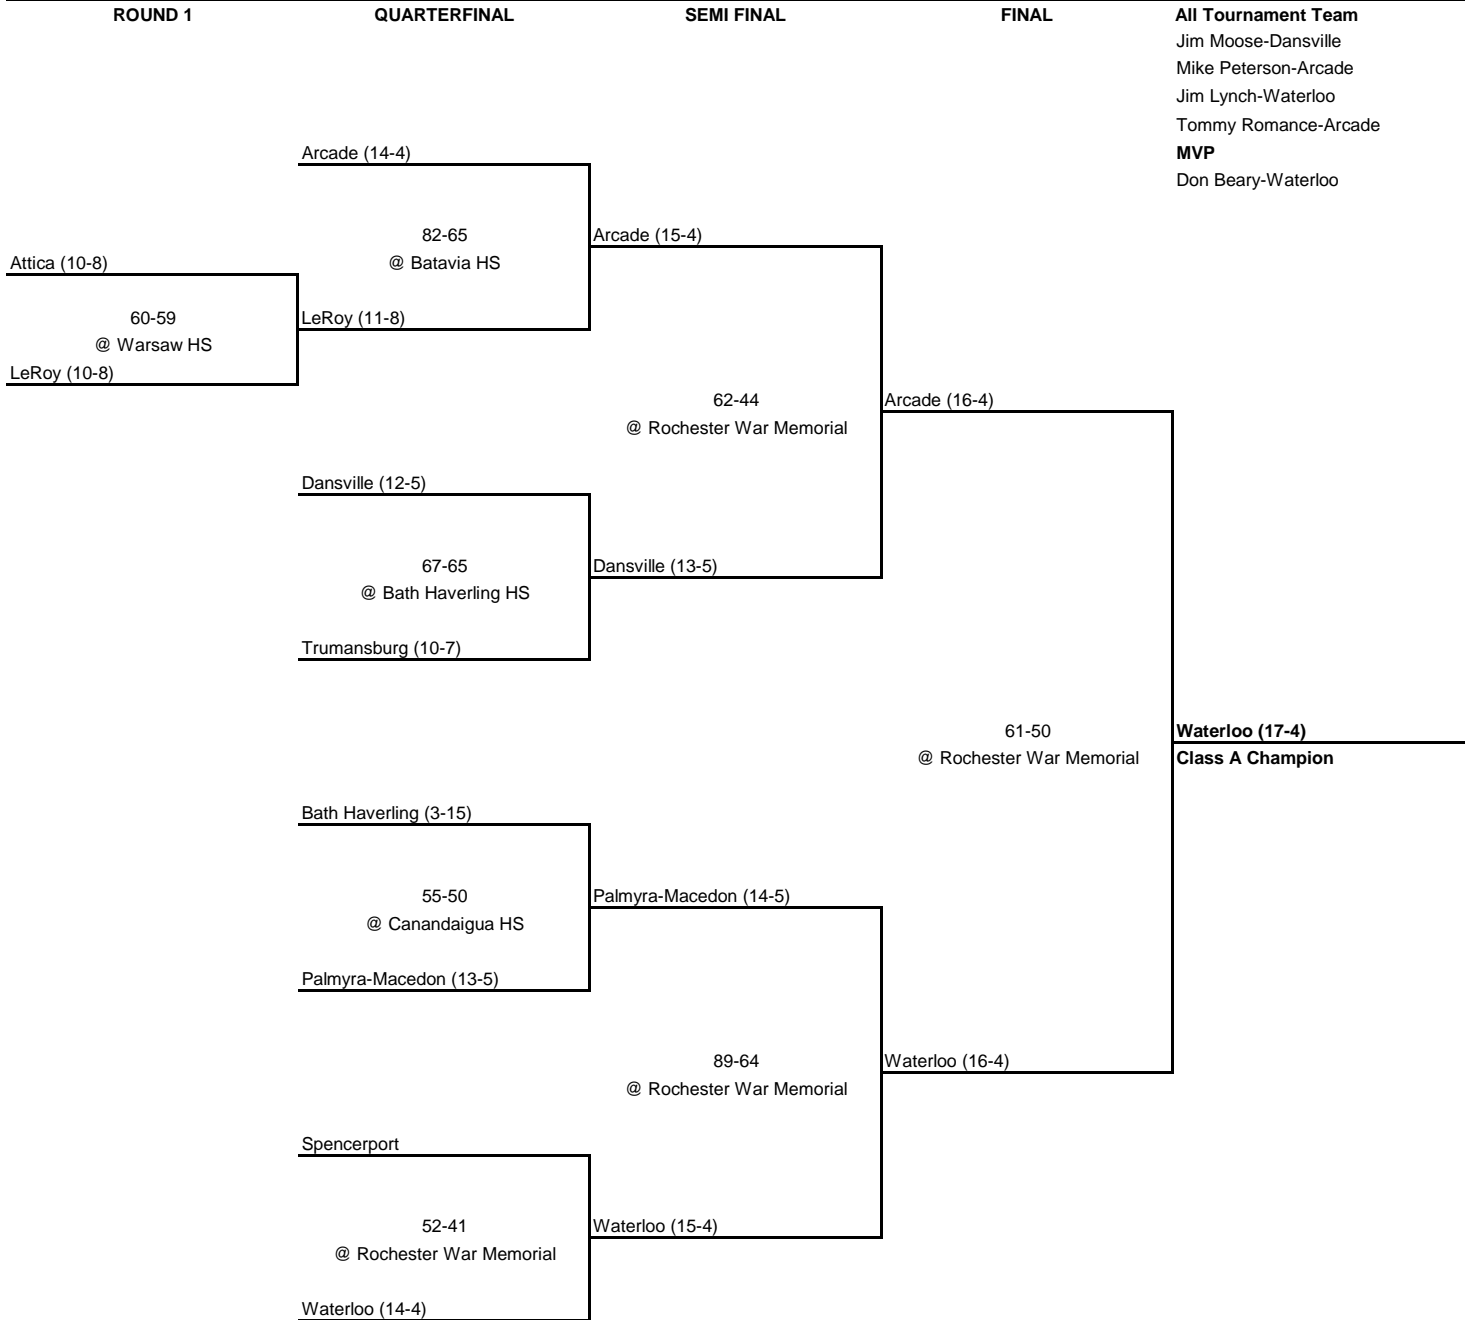

1965 CLASS AA CHAMPIONSHIP

New York State Section V

1965 CLASS A CHAMPIONSHIP

New York State Section V

1965 CLASS B CHAMPIONSHIP

New York State Section V

1965 CLASS C CHAMPIONSHIP

New York State Section V

1965 CLASS D CHAMPIONSHIP

New York State Section V