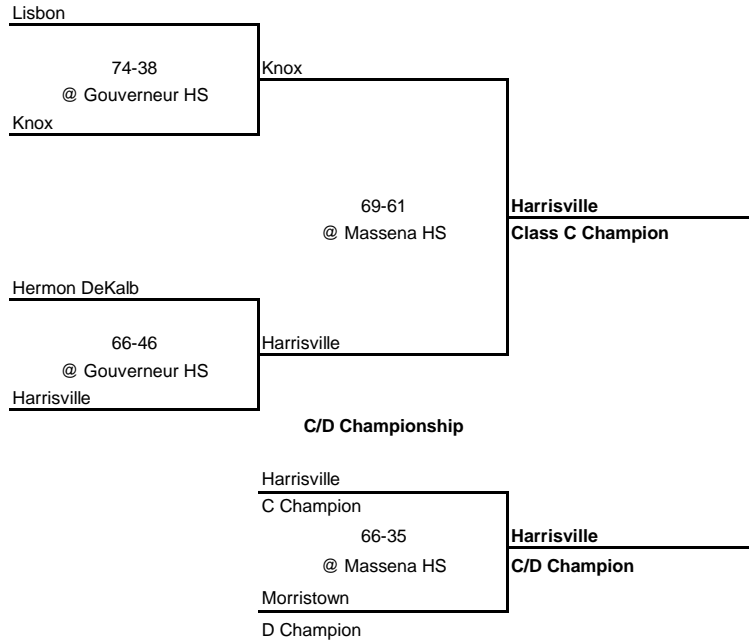

1965 CLASS A CHAMPIONSHIP

New York State Section X

1965 CLASS B CHAMPIONSHIP

New York State Section X

1965 CLASS C CHAMPIONSHIP

New York State Section X

SEMI FINAL

FINAL

1965 CLASS D CHAMPIONSHIP

New York State Section X

SEMI FINAL

FINAL

1965 NORTHERN ATLANTIC CHAMPIONSHIP

New York State Section X

SEMI FINAL

FINAL

1965 VALLEY LEAGUE CHAMPIONSHIP

New York State Section X

SEMI FINAL

FINAL

1965 OSWEGATCHIE LEAGUE CHAMPIONSHIP

New York State Section X

SEMI FINAL

FINAL