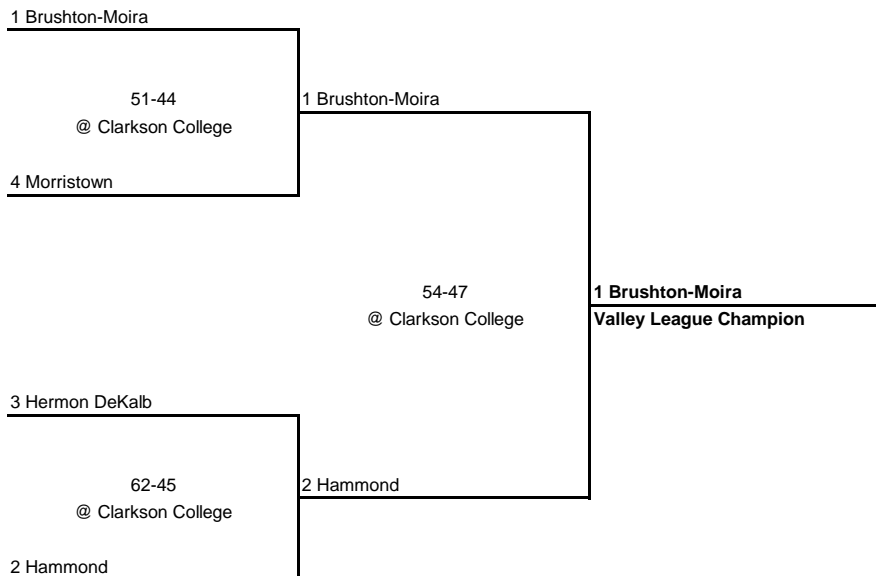

1965 CLASS A CHAMPIONSHIP

New York State Section X

1965 CLASS B CHAMPIONSHIP

New York State Section X

1965 CLASS C CHAMPIONSHIP

New York State Section X

SEMI FINAL

FINAL

1965 CLASS D CHAMPIONSHIP

New York State Section X

SEMI FINAL

FINAL

1965 NORTHERN ATLANTIC CHAMPIONSHIP

New York State Section X

SEMI FINAL

FINAL

1965 VALLEY LEAGUE CHAMPIONSHIP

New York State Section X

SEMI FINAL

FINAL

1965 OSWEGATCHIE LEAGUE CHAMPIONSHIP

New York State Section X

SEMI FINAL

FINAL