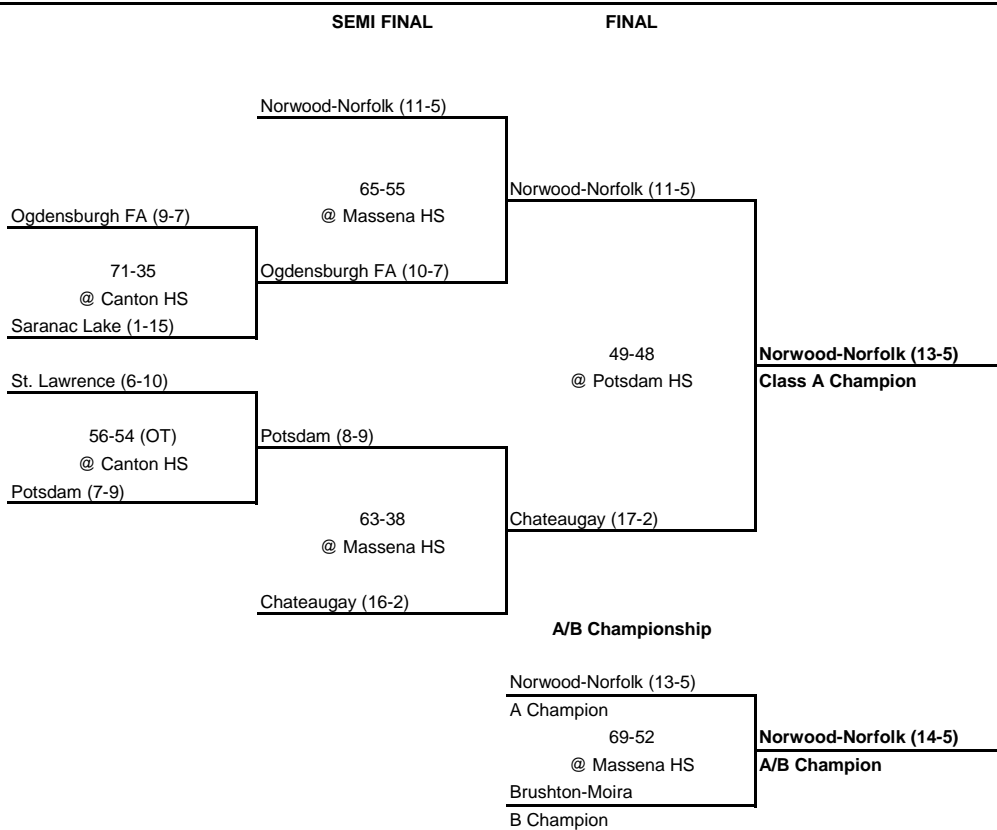

1965 CLASS A CHAMPIONSHIP

New York State Section X

1965 CLASS B CHAMPIONSHIP

New York State Section X

1965 CLASS C CHAMPIONSHIP

New York State Section X

SEMI FINAL

FINAL

1965 CLASS D CHAMPIONSHIP

New York State Section X

SEMI FINAL

FINAL

1965 NORTHERN ATLANTIC CHAMPIONSHIP

New York State Section X

SEMI FINAL

FINAL

1965 VALLEY LEAGUE CHAMPIONSHIP

New York State Section X

SEMI FINAL

FINAL

1965 OSWEGATCHIE LEAGUE CHAMPIONSHIP

New York State Section X

SEMI FINAL

FINAL