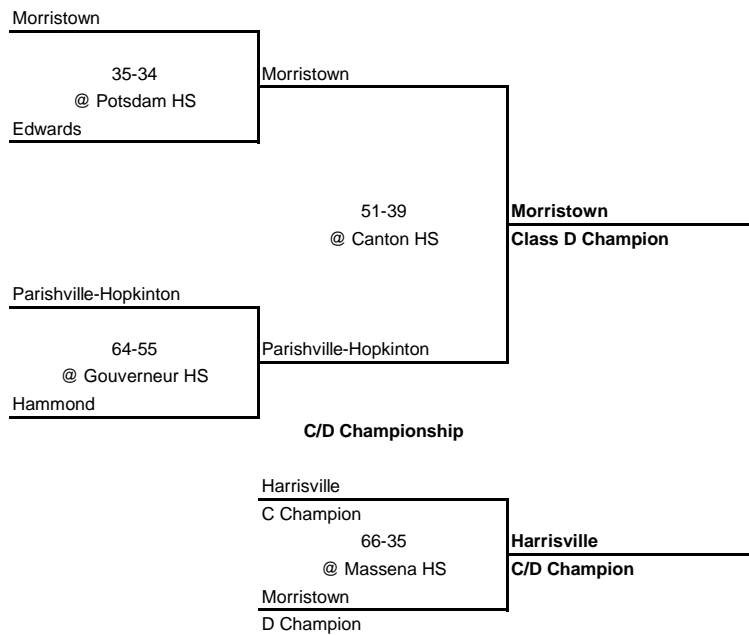

1965 CLASS A CHAMPIONSHIP

New York State Section X

1965 CLASS B CHAMPIONSHIP

New York State Section X

1965 CLASS C CHAMPIONSHIP

New York State Section X

SEMI FINAL

FINAL

1965 CLASS D CHAMPIONSHIP

New York State Section X

SEMI FINAL

FINAL

1965 NORTHERN ATLANTIC CHAMPIONSHIP

New York State Section X

SEMI FINAL

FINAL

1965 VALLEY LEAGUE CHAMPIONSHIP

New York State Section X

SEMI FINAL

FINAL

1965 OSWEGATCHIE LEAGUE CHAMPIONSHIP

New York State Section X

SEMI FINAL

FINAL