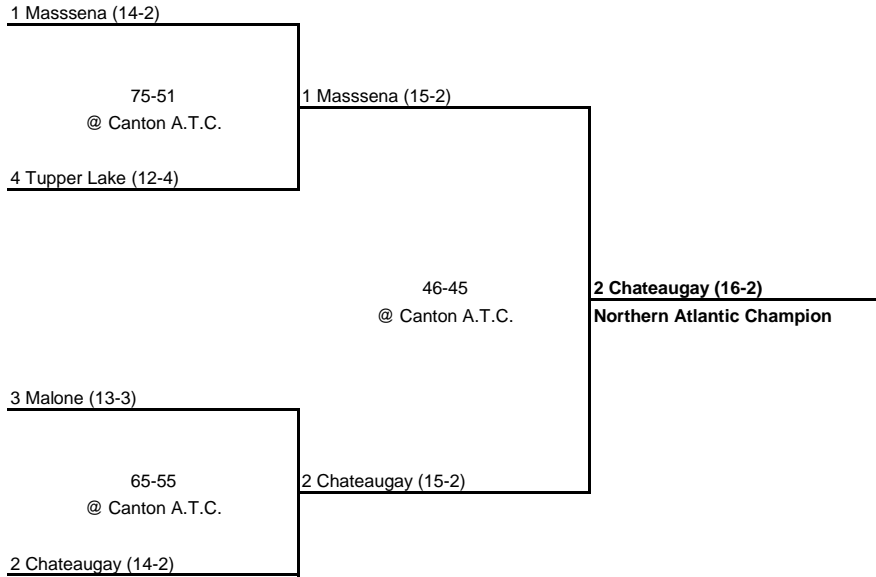

1965 CLASS A CHAMPIONSHIP

New York State Section X

1965 CLASS B CHAMPIONSHIP

New York State Section X

1965 CLASS C CHAMPIONSHIP

New York State Section X

SEMI FINAL

FINAL

1965 CLASS D CHAMPIONSHIP

New York State Section X

SEMI FINAL

FINAL

1965 NORTHERN ATLANTIC CHAMPIONSHIP

New York State Section X

SEMI FINAL

FINAL

1965 VALLEY LEAGUE CHAMPIONSHIP

New York State Section X

SEMI FINAL

FINAL

1965 OSWEGATCHIE LEAGUE CHAMPIONSHIP

New York State Section X

SEMI FINAL

FINAL