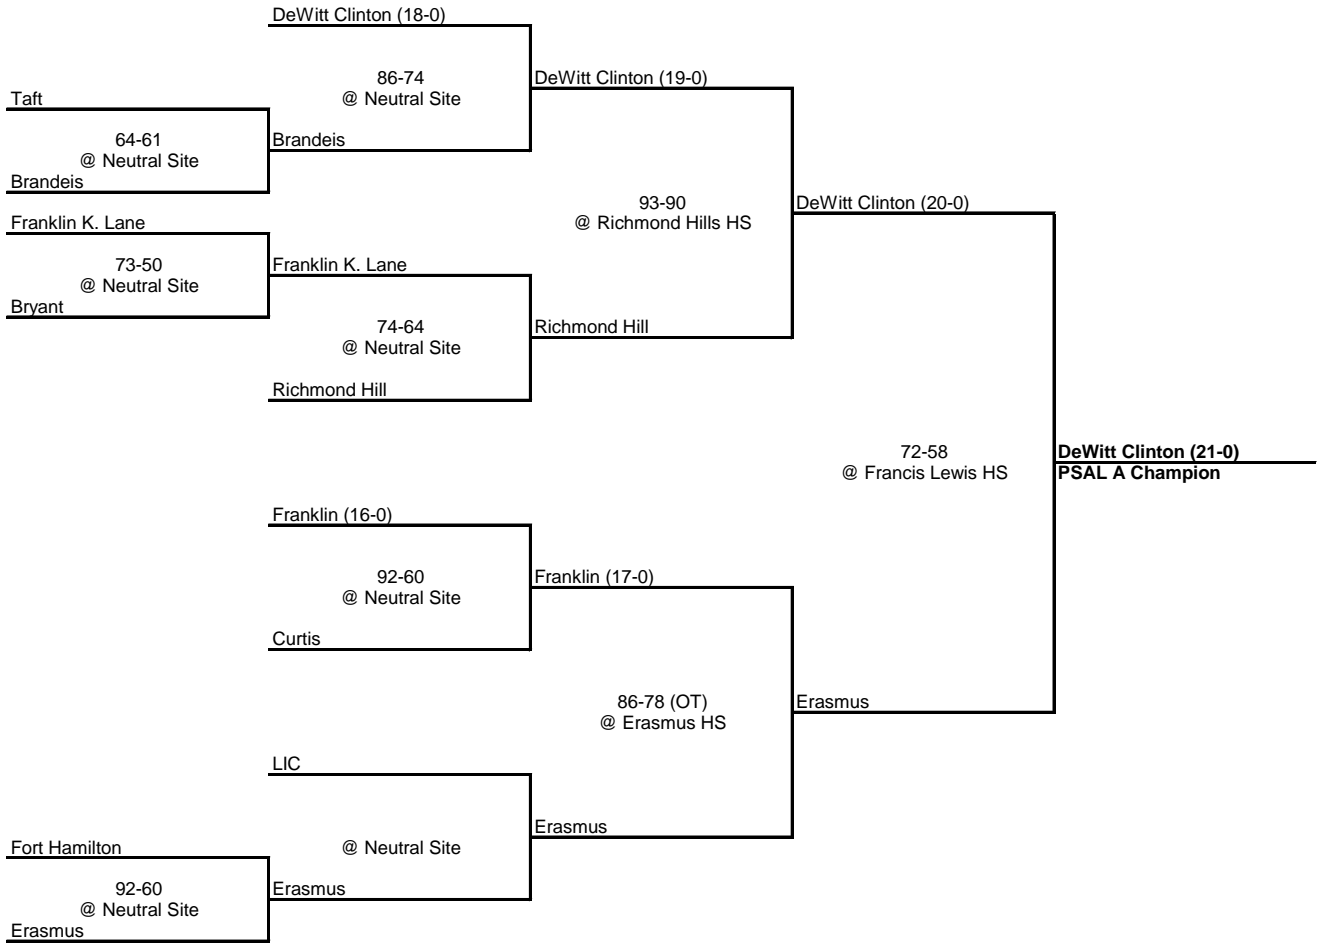

1966 PSAL A Playoff Bracket

ROUND 1

QUARTERFINAL

SEMI FINAL

FINAL

1966 PSAL B Playoff Bracket

FINAL

Eastern District