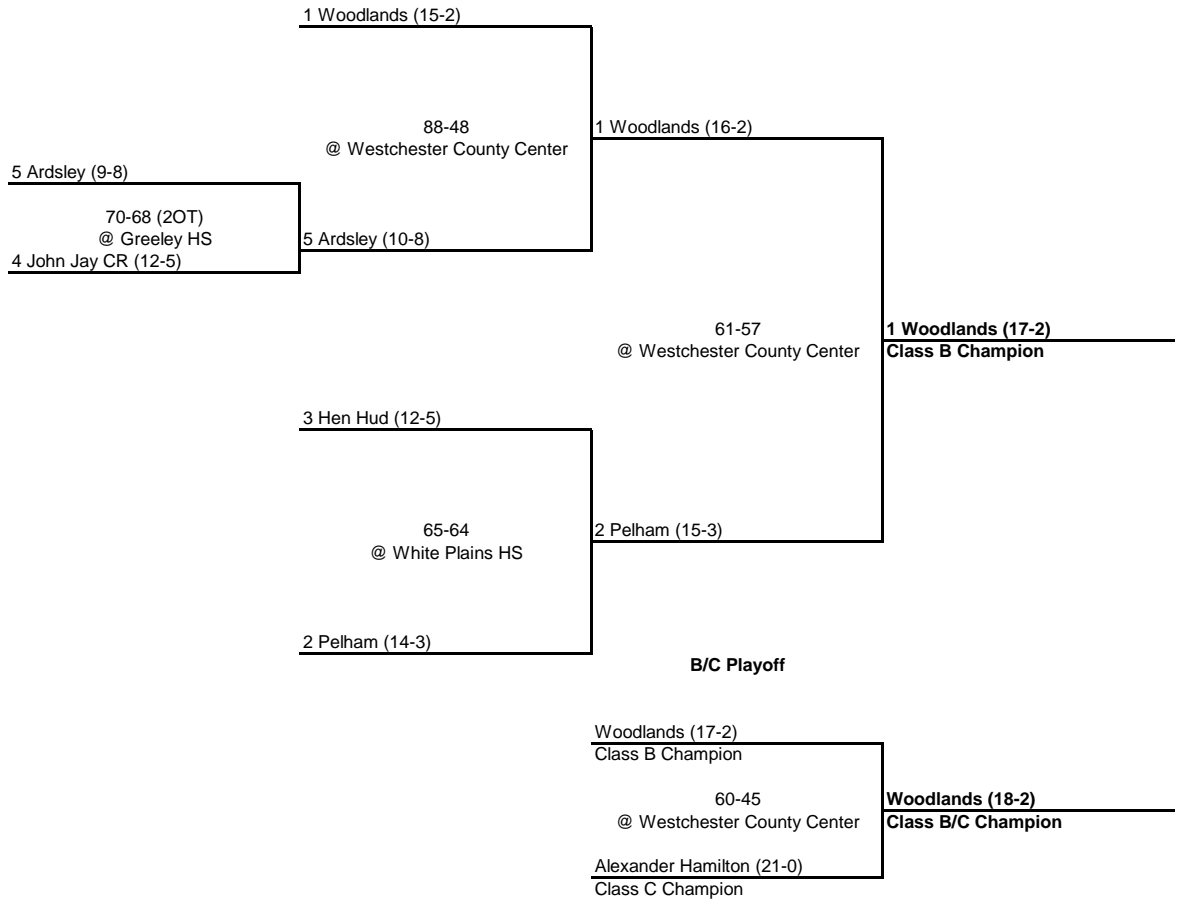

1966 CLASS AA CHAMPIONSHIP

New York State Section I

QUARTERFINAL

SEMI FINAL

FINAL

1966 CLASS A CHAMPIONSHIP

New York State Section I

QUARTERFINAL

SEMI FINAL

FINAL

1966 CLASS B CHAMPIONSHIP

New York State Section I

QUARTERFINAL

SEMI FINAL

FINAL

1966 CLASS C CHAMPIONSHIP

New York State Section I

QUARTERFINAL

SEMI FINAL

FINAL

1 Edgemont (13-3)

57-35
@ Mount Vernon HS

8 Carmel (10-7)

1 Edgemont (14-3)