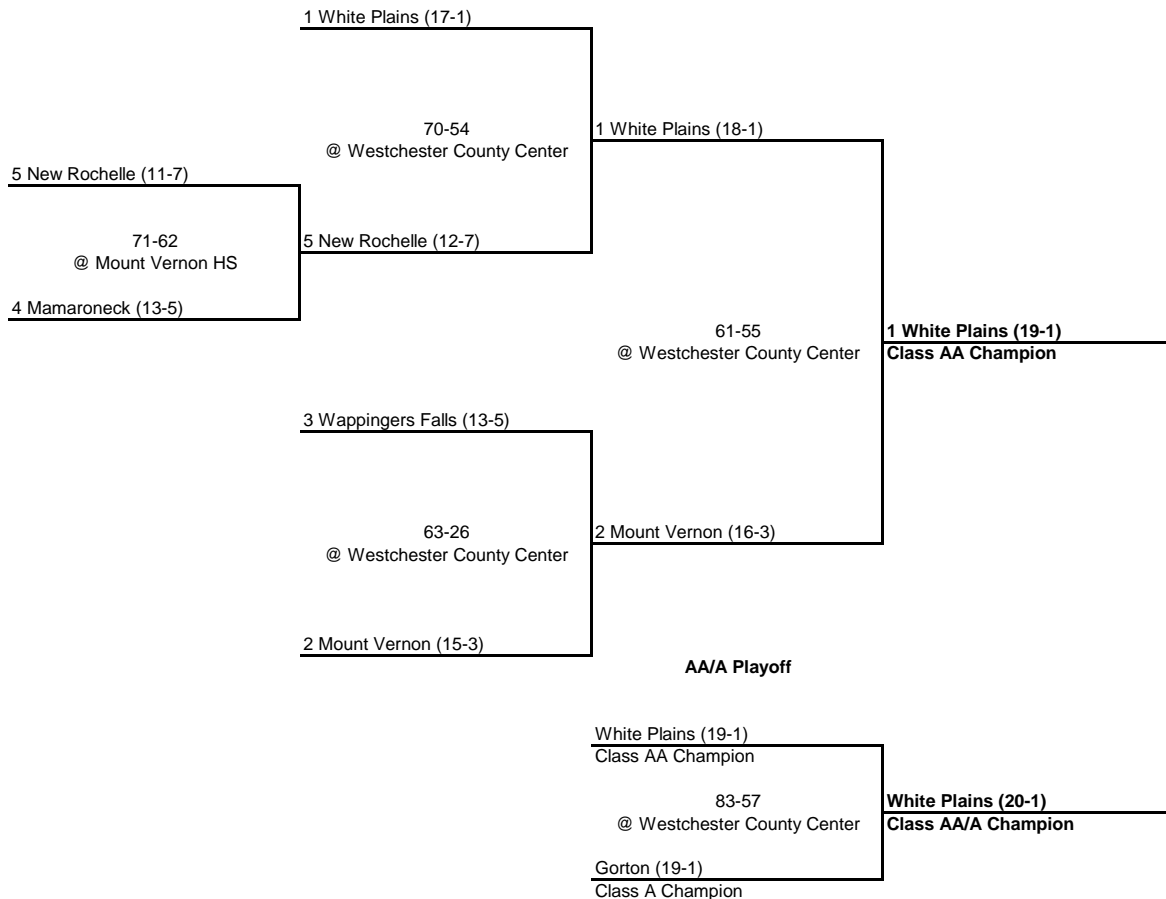

1966 CLASS AA CHAMPIONSHIP

New York State Section I

QUARTERFINAL

SEMI FINAL

FINAL

1966 CLASS A CHAMPIONSHIP

New York State Section I

QUARTERFINAL

SEMI FINAL

FINAL

1966 CLASS B CHAMPIONSHIP

New York State Section I

QUARTERFINAL

SEMI FINAL

FINAL

1966 CLASS C CHAMPIONSHIP