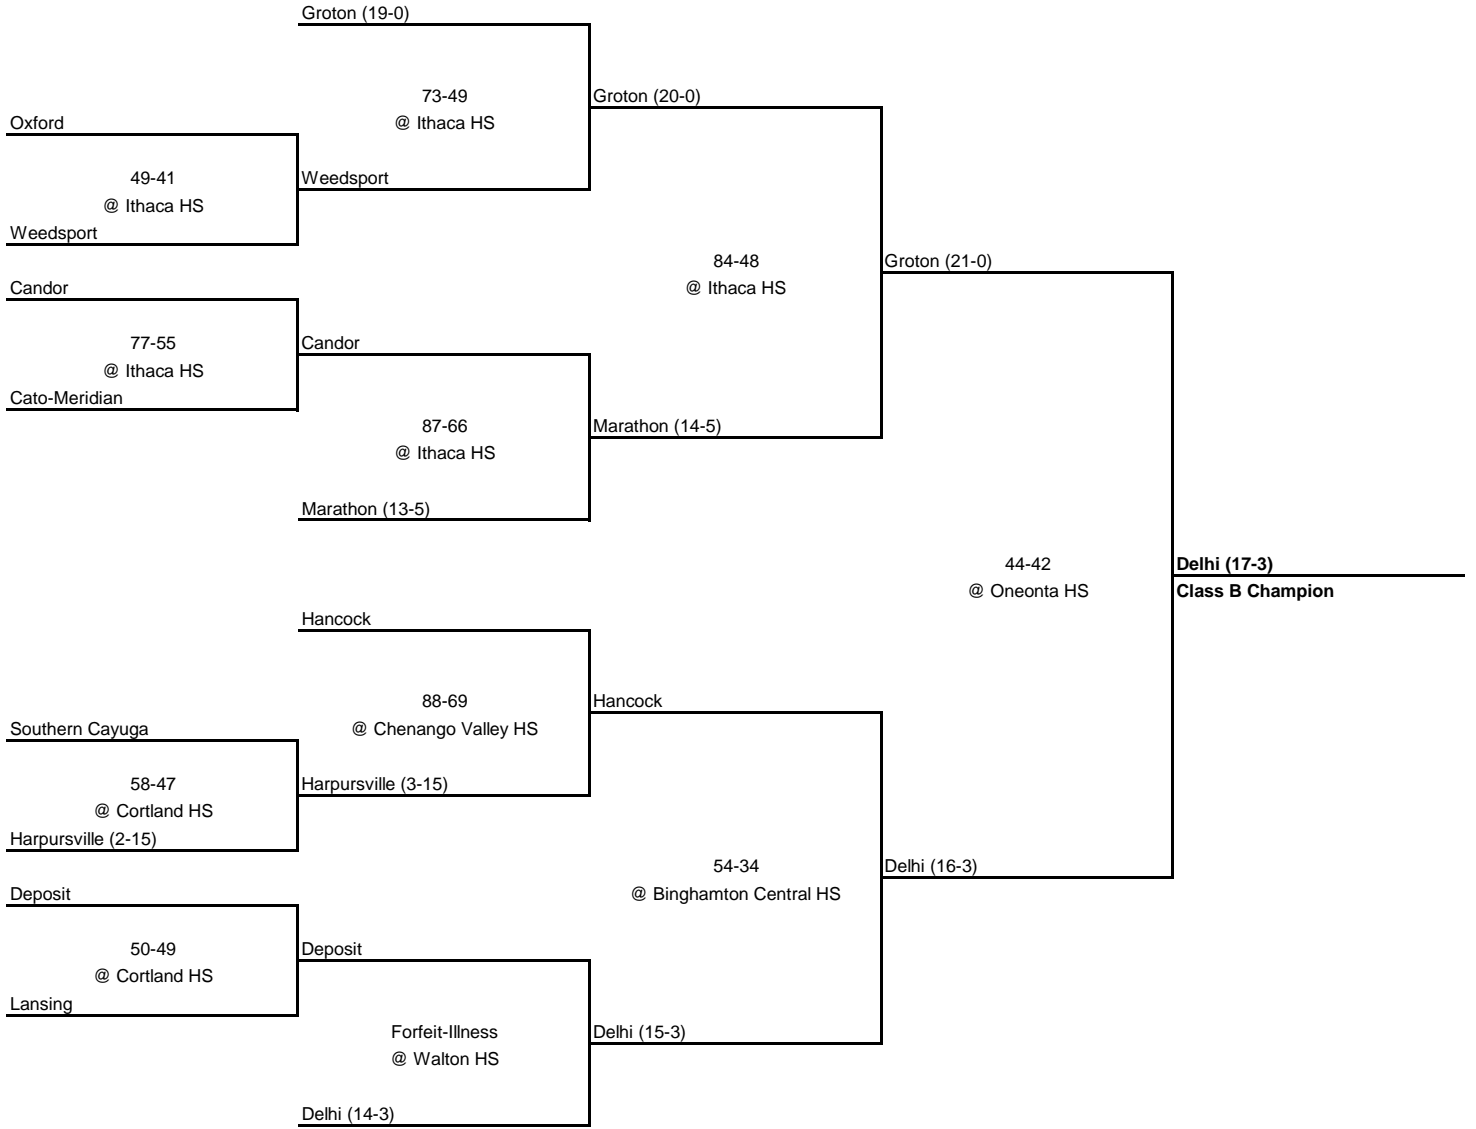

## New York State Section IV

**1966 Class B Championship**

**New York State Section IV**

ROUND 1

QUARTERFINAL

SEMI FINAL

FINAL