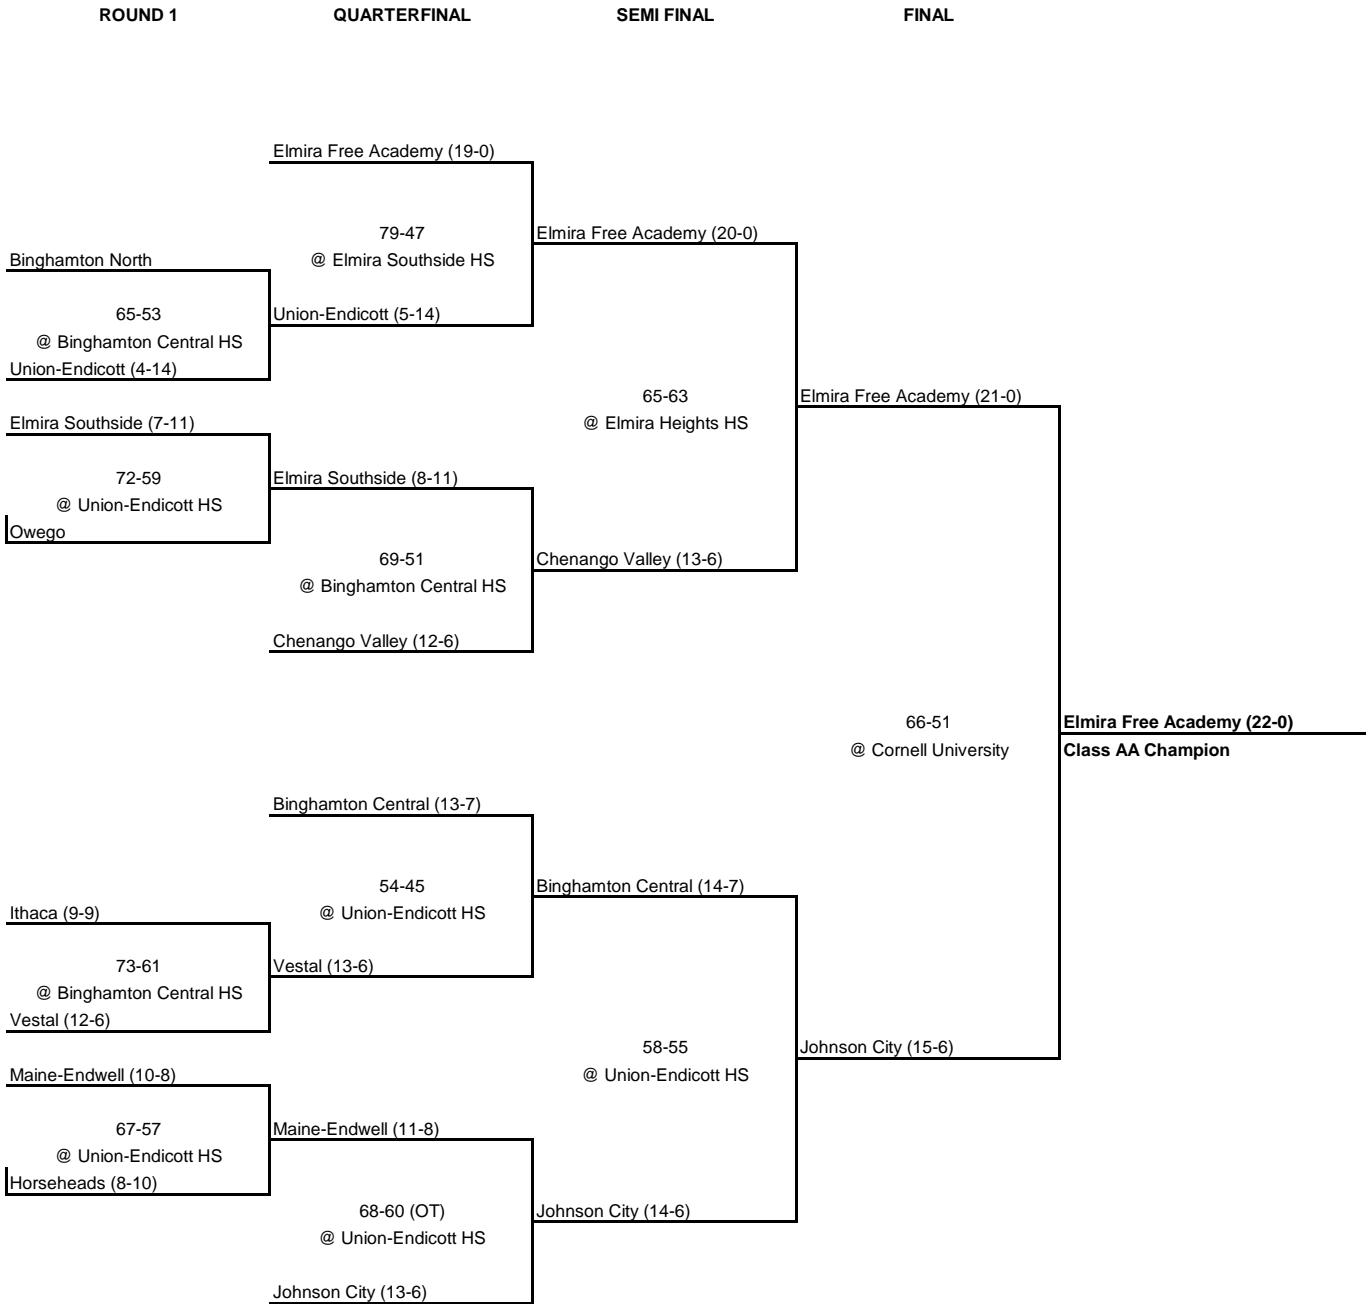

1966 Class AA Championship

New York State Section IV