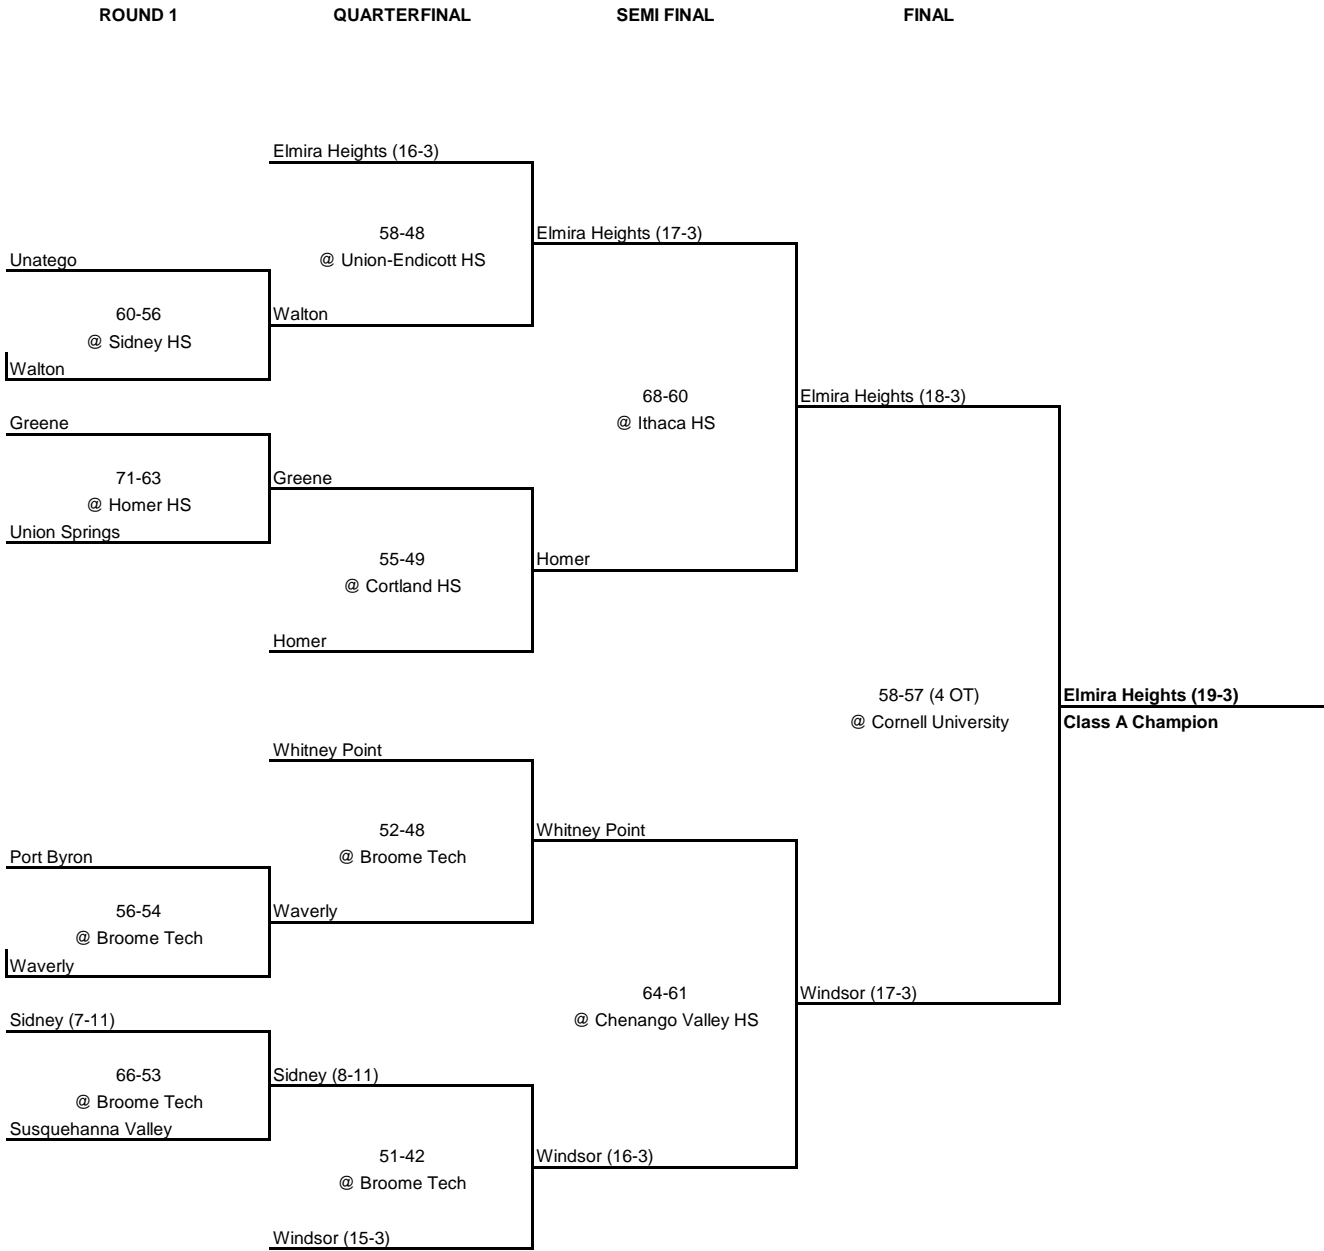

1966 Class A Championship

New York State Section IV