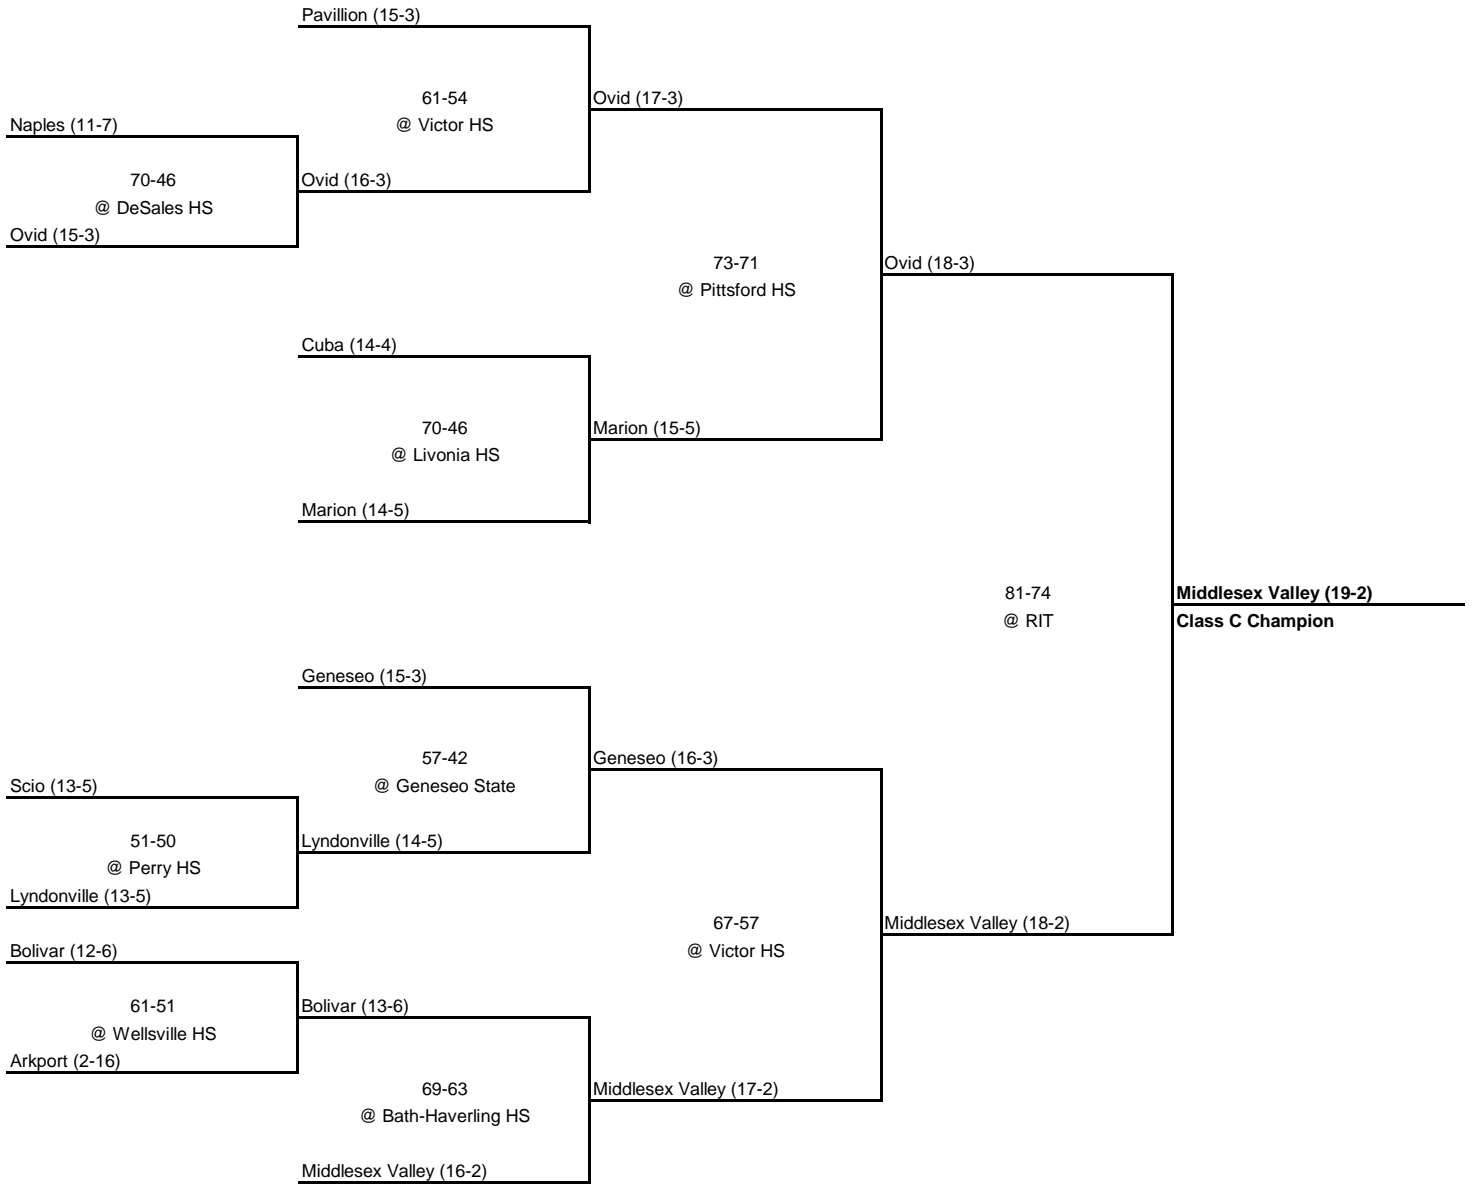

1966 CLASS C CHAMPIONSHIP

New York State Section V

ROUND 1

QUARTERFINAL

SEMI FINAL

FINAL