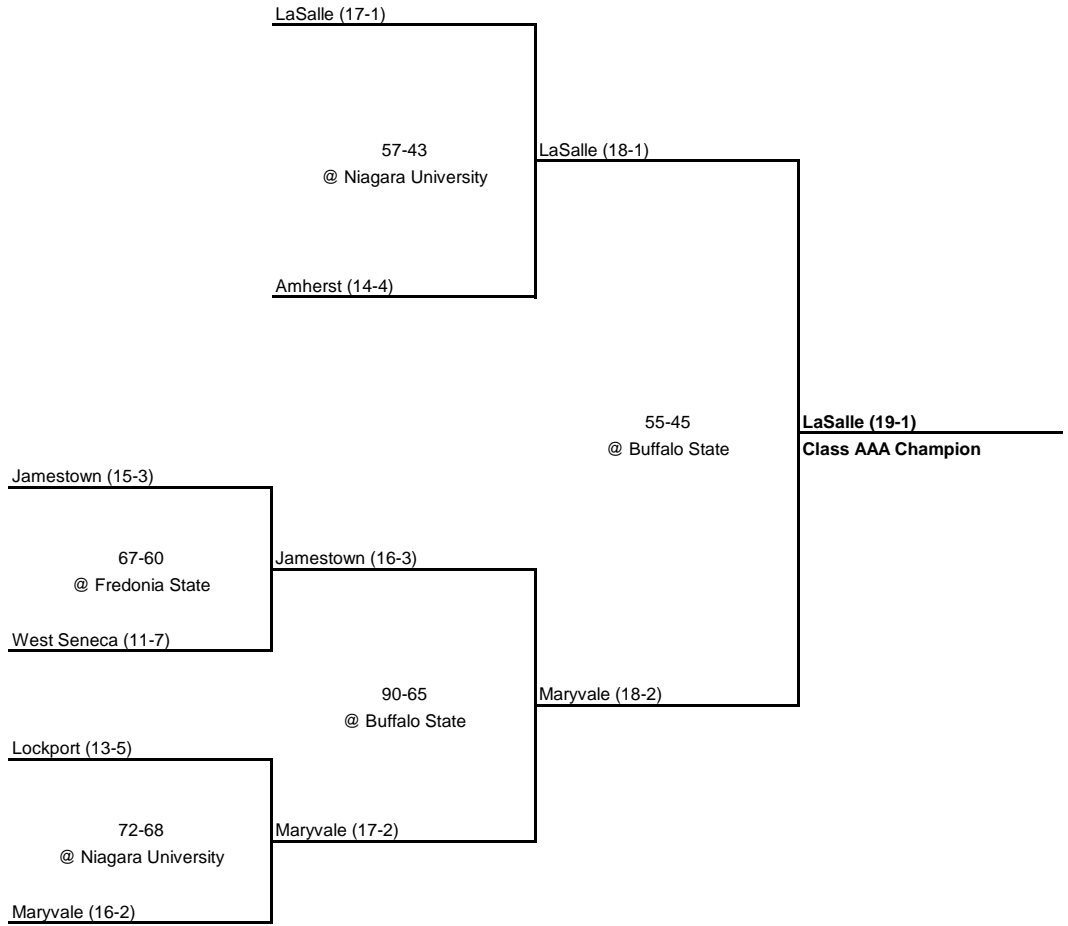

1966 Class AAA Championship

New York State Section VI

QUARTERFINAL

SEMI FINAL

FINAL

1966 Class AA Championship

New York State Section VI

QUARTERFINAL

SEMI FINAL

FINAL

1966 Class A Championship

New York State Section VI

QUARTERFINAL

SEMI FINAL

FINAL

Salamanca (11-7)

65-55
@ Gowanda HS

Southwestern (11-8)

Salamanca (12-7)

Eden (13-5)

61-54
@ Hamburg HS

Falconer (11-7)

51-48
@ Fredonia State

Falconer (12-7)