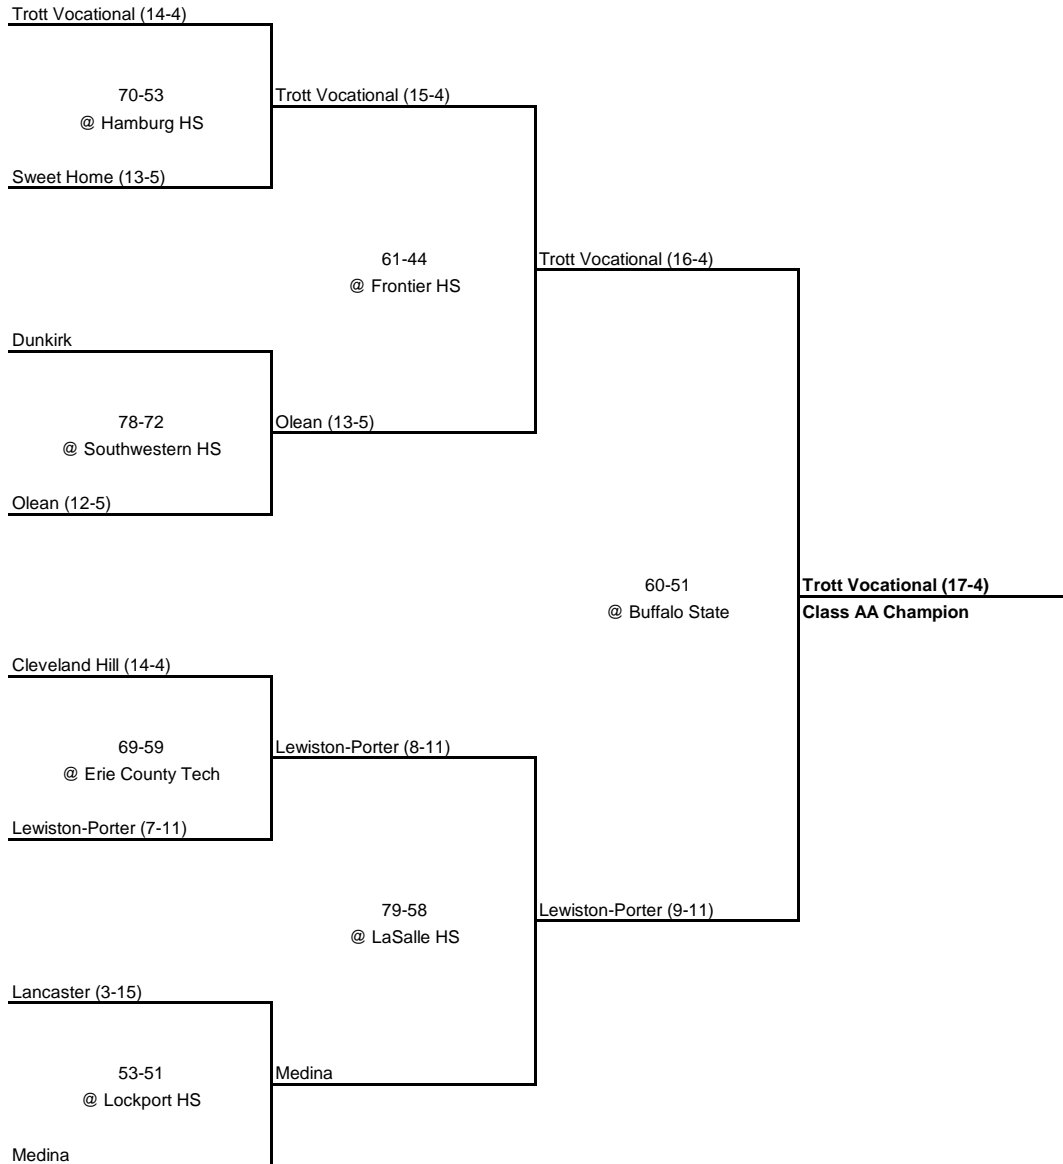

1966 Class AAA Championship

New York State Section VI

QUARTERFINAL

SEMI FINAL

FINAL

1966 Class AA Championship

New York State Section VI

QUARTERFINAL

SEMI FINAL

FINAL

1966 Class A Championship

New York State Section VI

QUARTERFINAL

SEMI FINAL

FINAL

Salamanca (11-7)