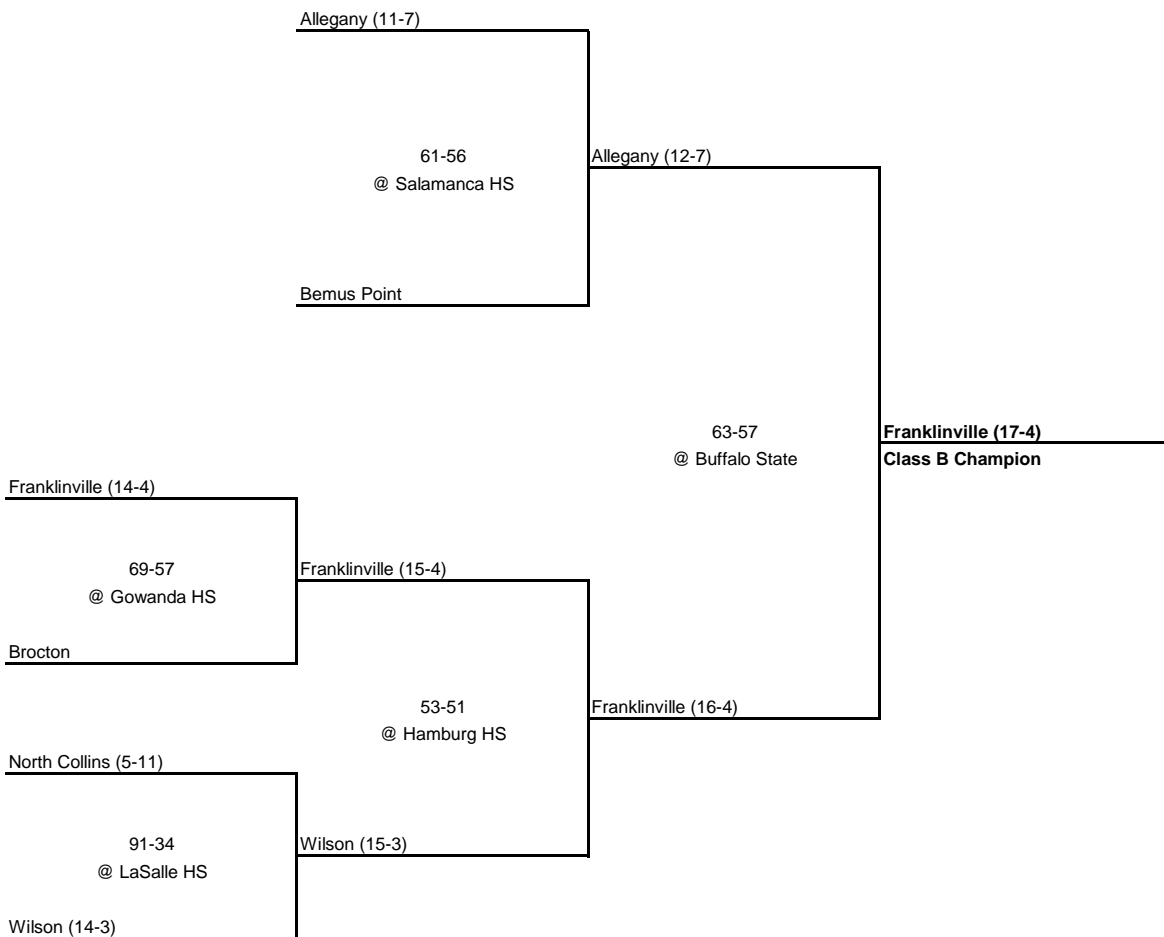

1966 Class B Championship

New York State Section VI

QUARTERFINAL

SEMI FINAL

FINAL