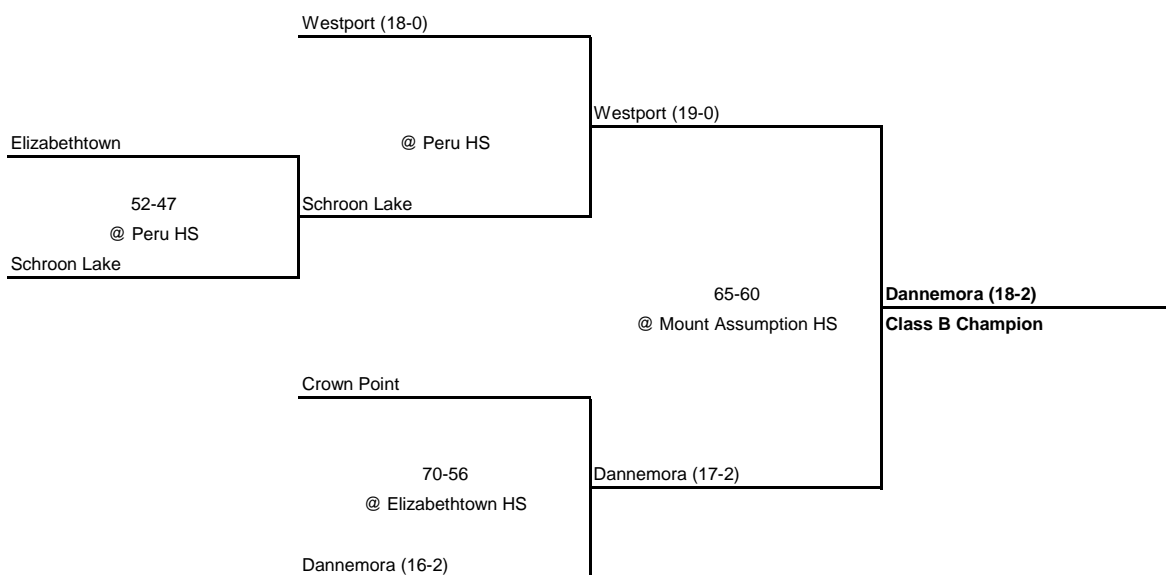

QUARTERFINAL

SEMI FINAL

FINAL

---

---

**1966 CLASS B CHAMPIONSHIP**

---

---

**New York State Section VII**

---

---

QUARTERFINAL

SEMI FINAL

FINAL

---

---