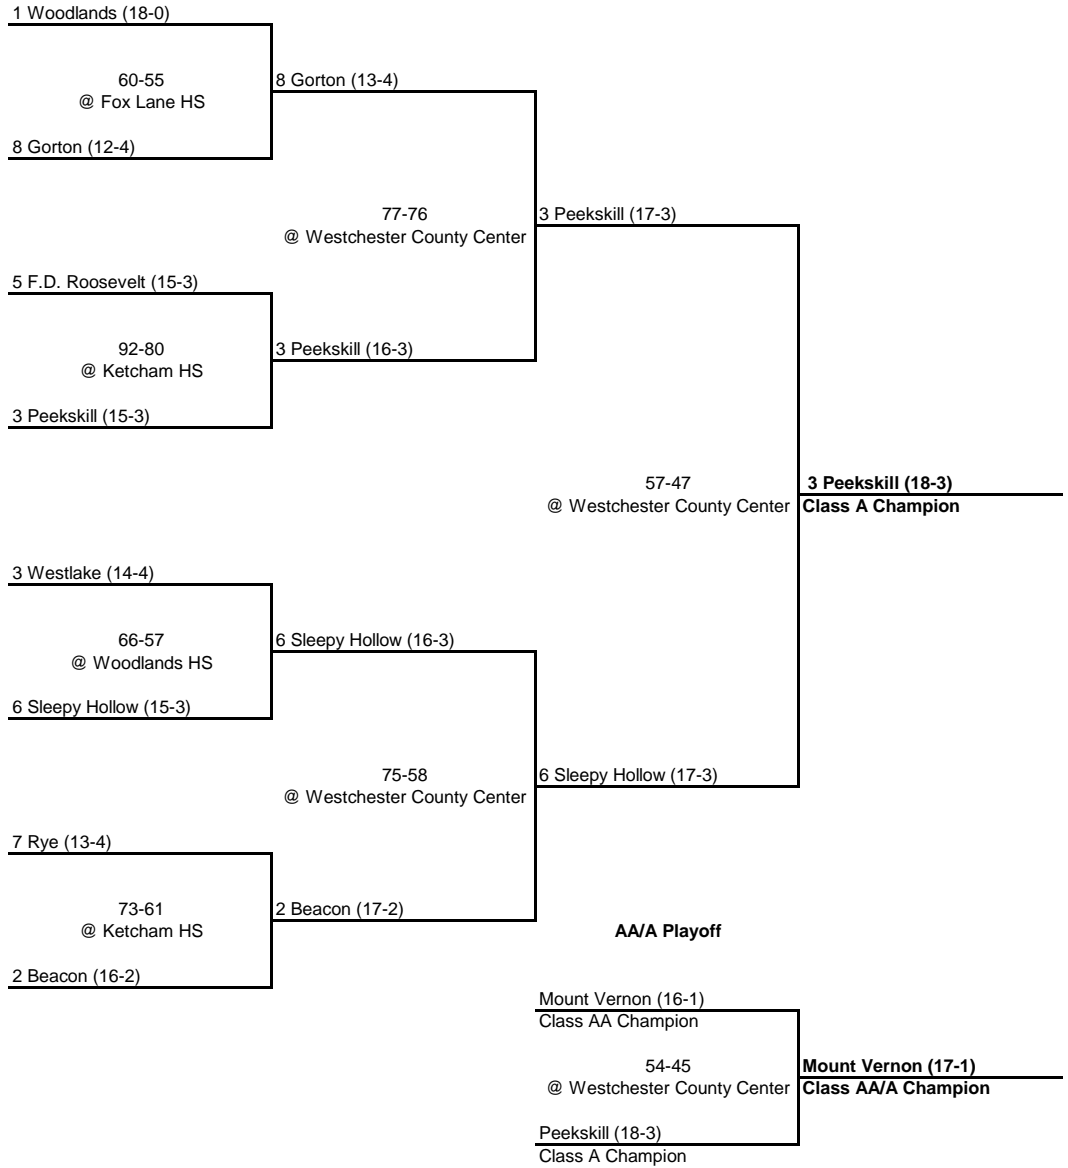

1967 CLASS A CHAMPIONSHIP

New York State Section I

QUARTERFINAL

SEMI FINAL

FINAL