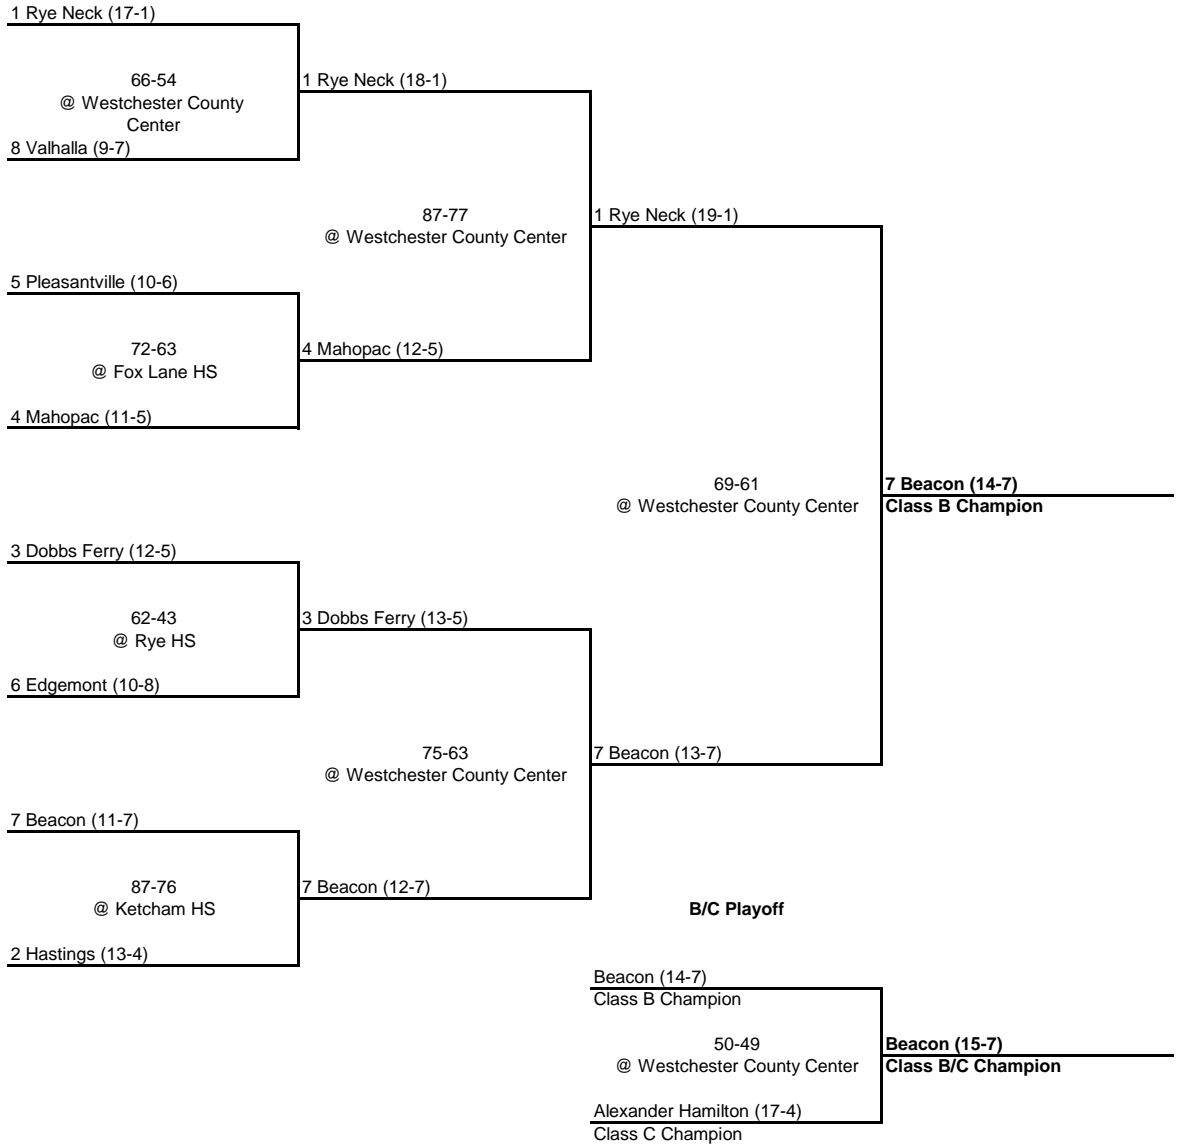

1968 CLASS B CHAMPIONSHIP

New York State Section I

QUARTERFINAL

SEMI FINAL

FINAL