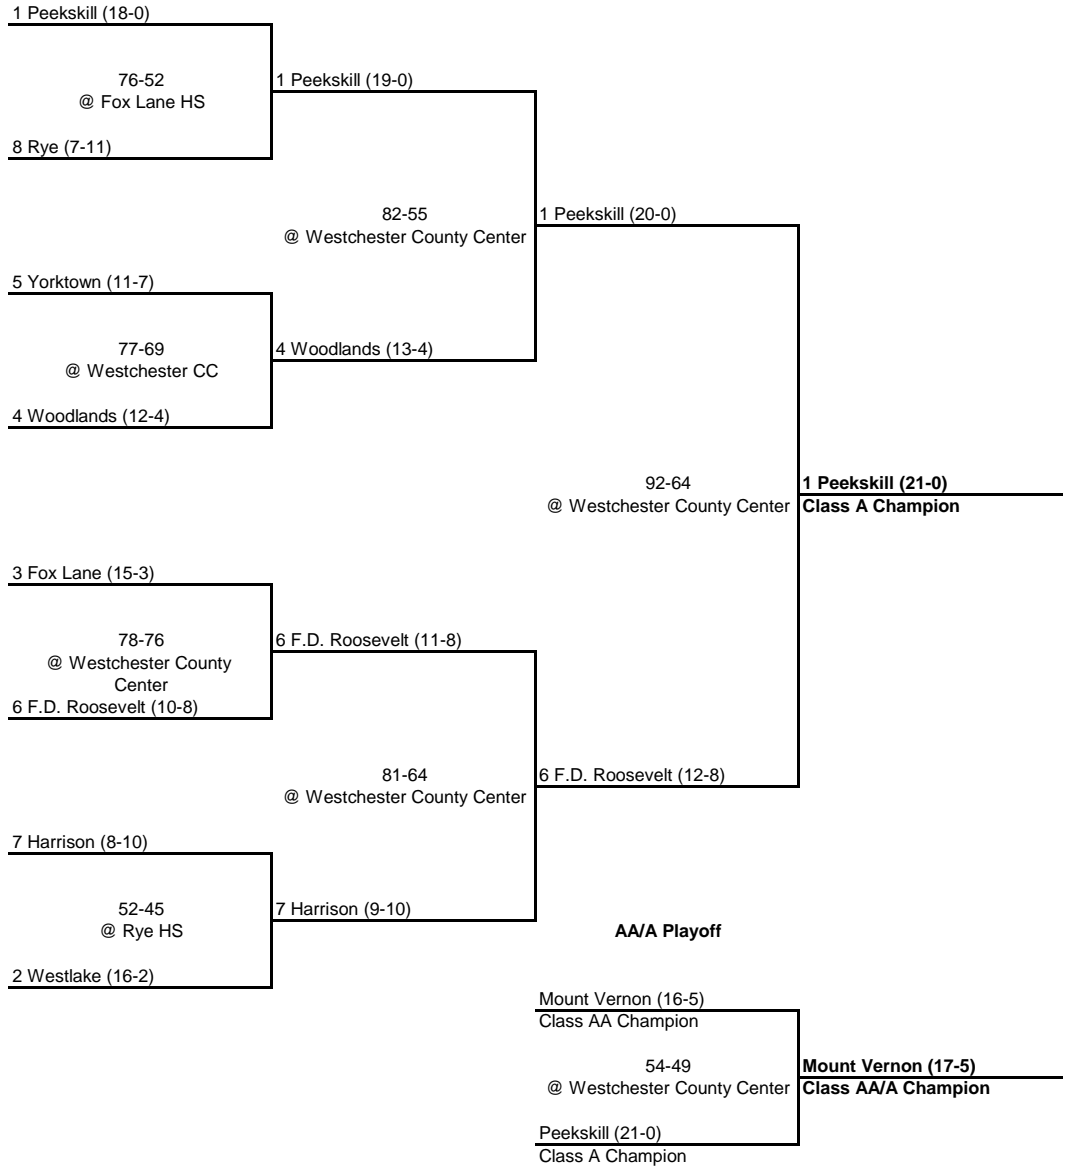

1968 CLASS A CHAMPIONSHIP

New York State Section I

QUARTERFINAL

SEMI FINAL

FINAL