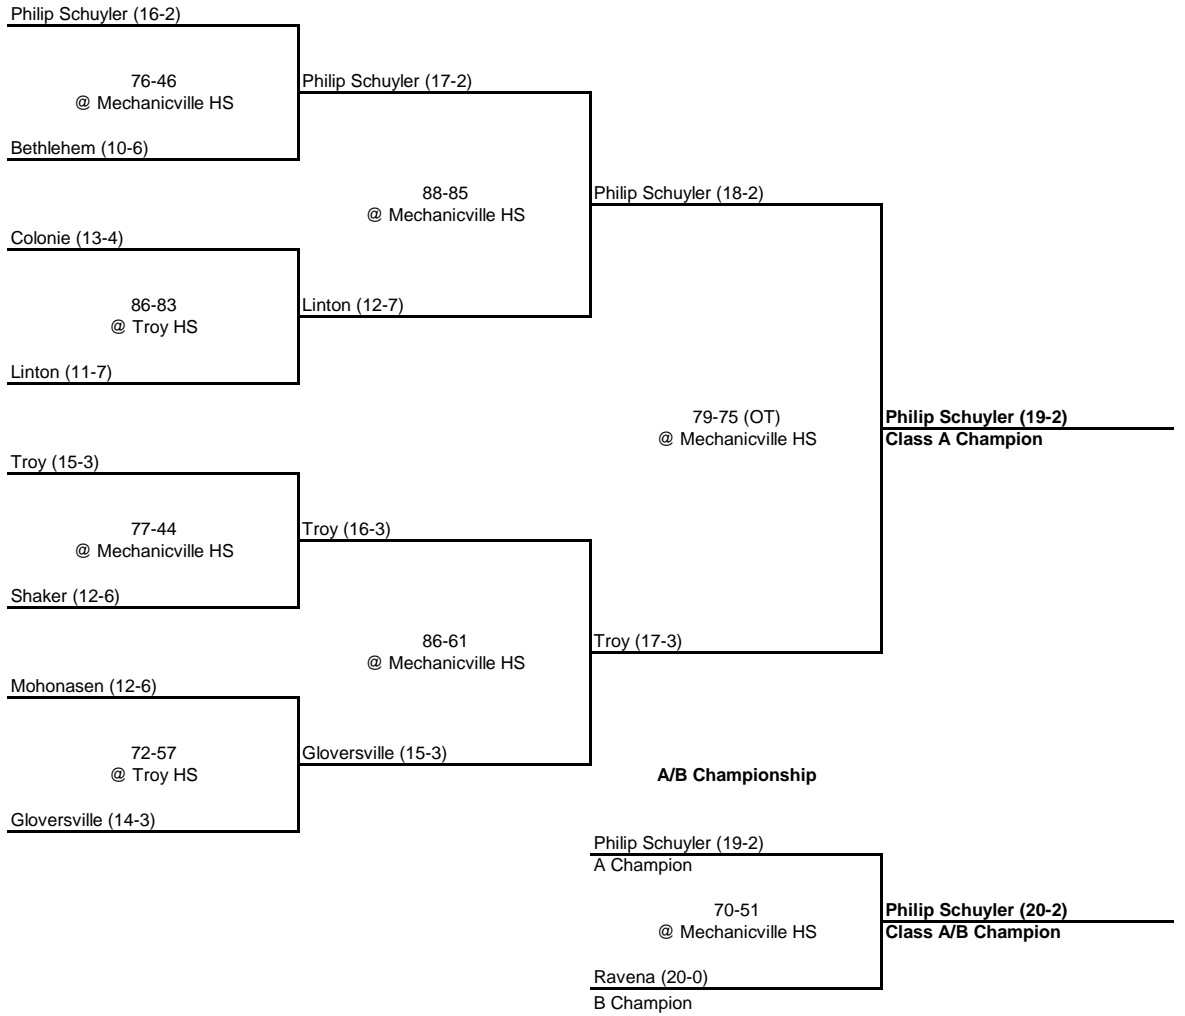

1968 CLASS A CHAMPIONSHIP

New York State Section II

QUARTERFINAL

SEMI FINAL

FINAL

1968 CLASS B CHAMPIONSHIP

New York State Section II

QUARTERFINAL

SEMI FINAL

FINAL

1968 CLASS C CHAMPIONSHIP

New York State Section II

ROUND 1

QUARTERFINAL

SEMI FINAL

FINAL