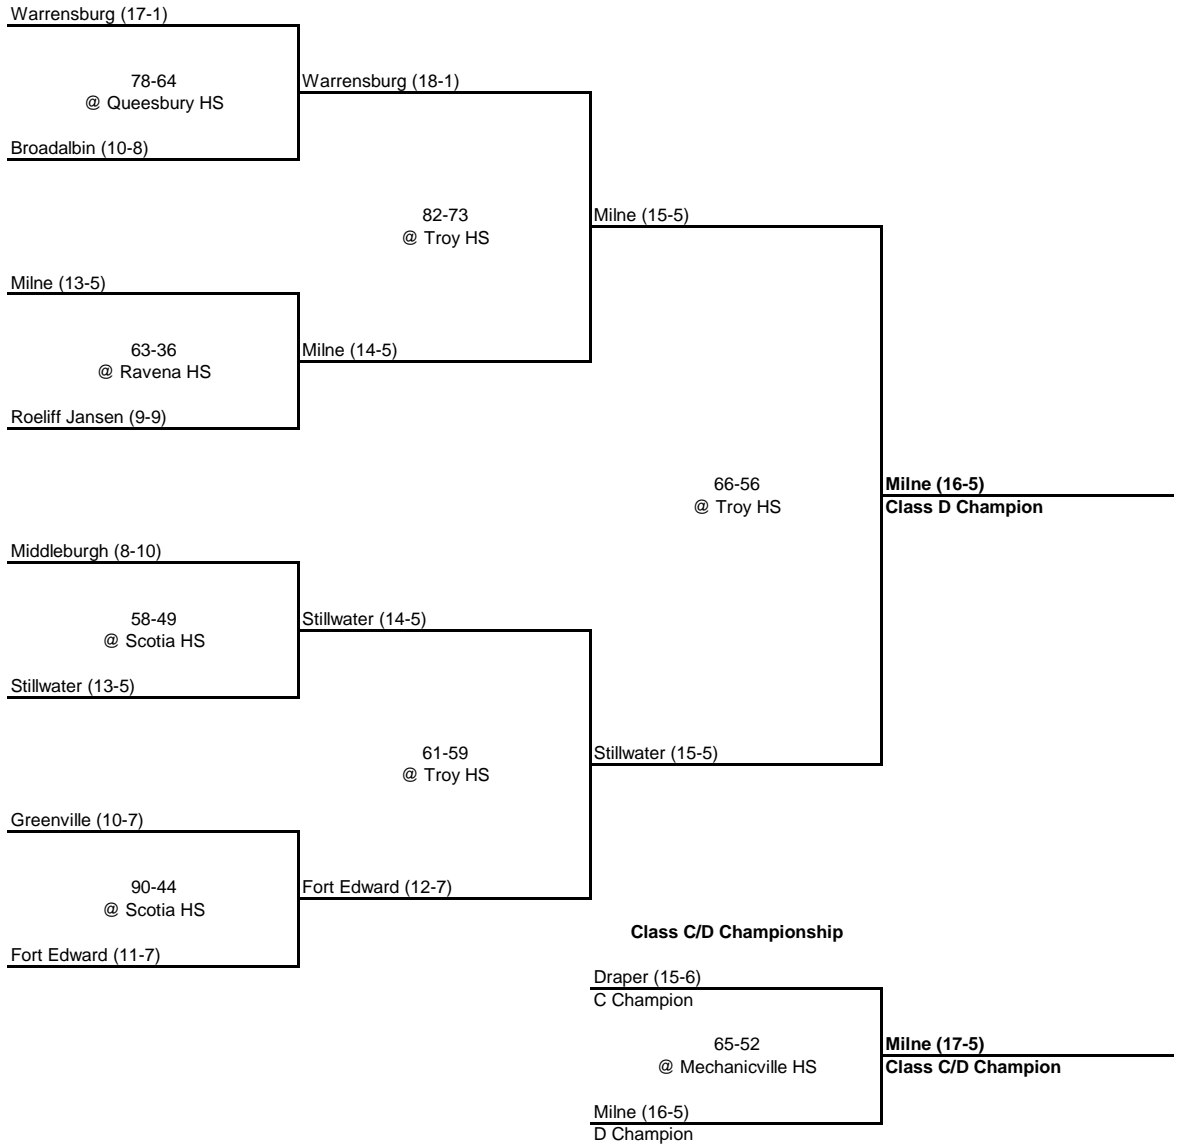

1968 CLASS D CHAMPIONSHIP

New York State Section II

QUARTERFINAL

SEMI FINAL

FINAL