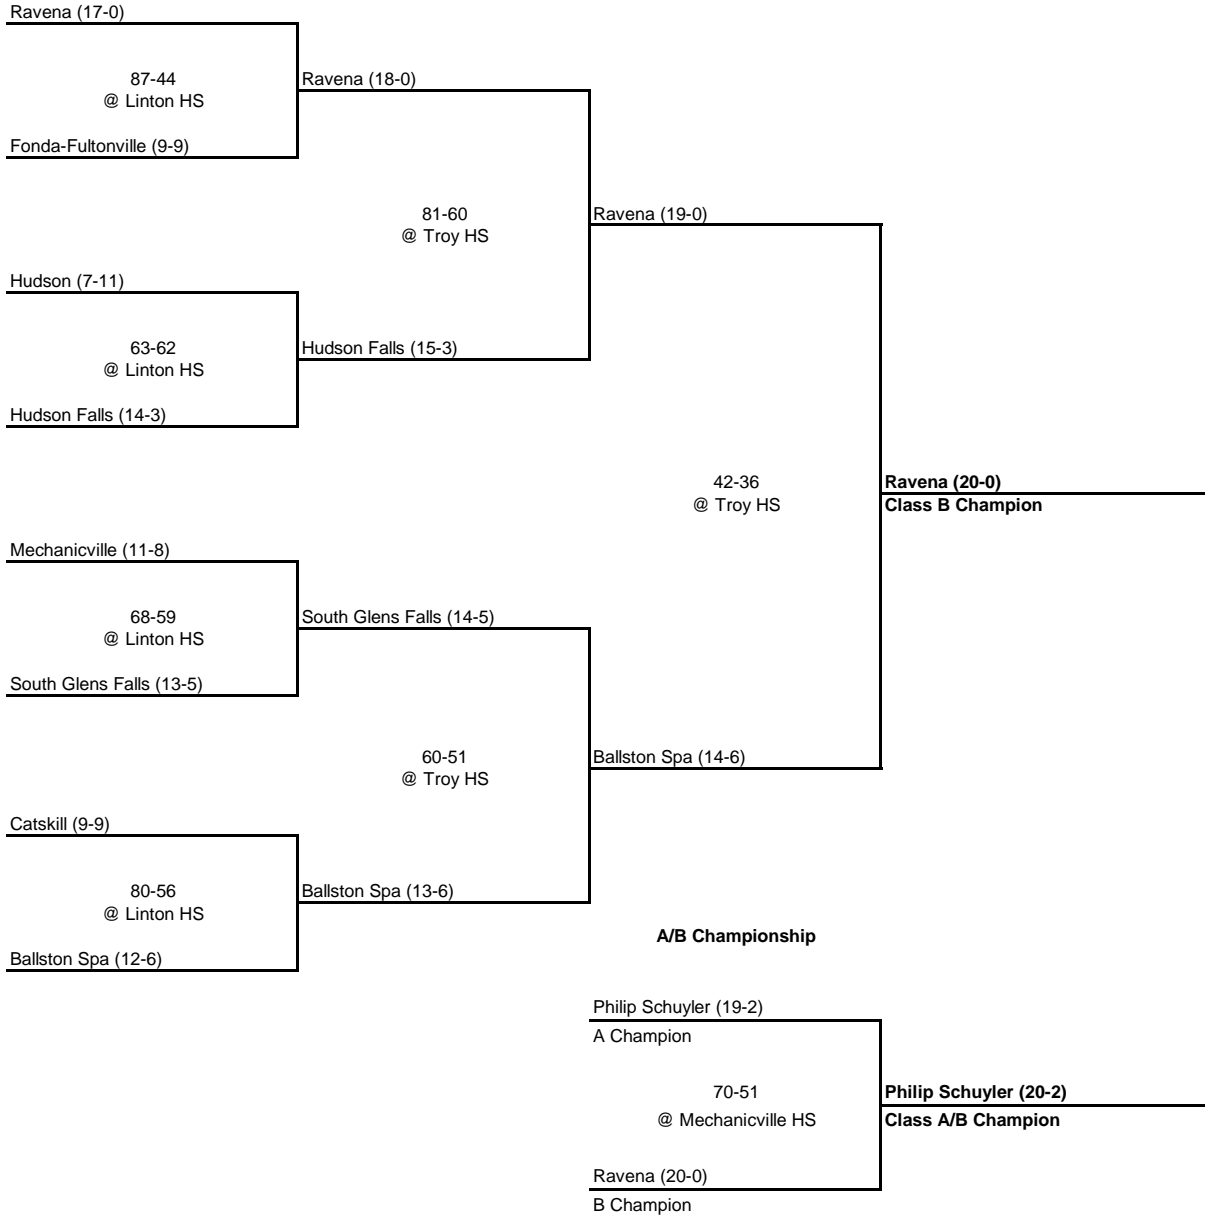

1968 CLASS B CHAMPIONSHIP

New York State Section II

QUARTERFINAL

SEMI FINAL

FINAL