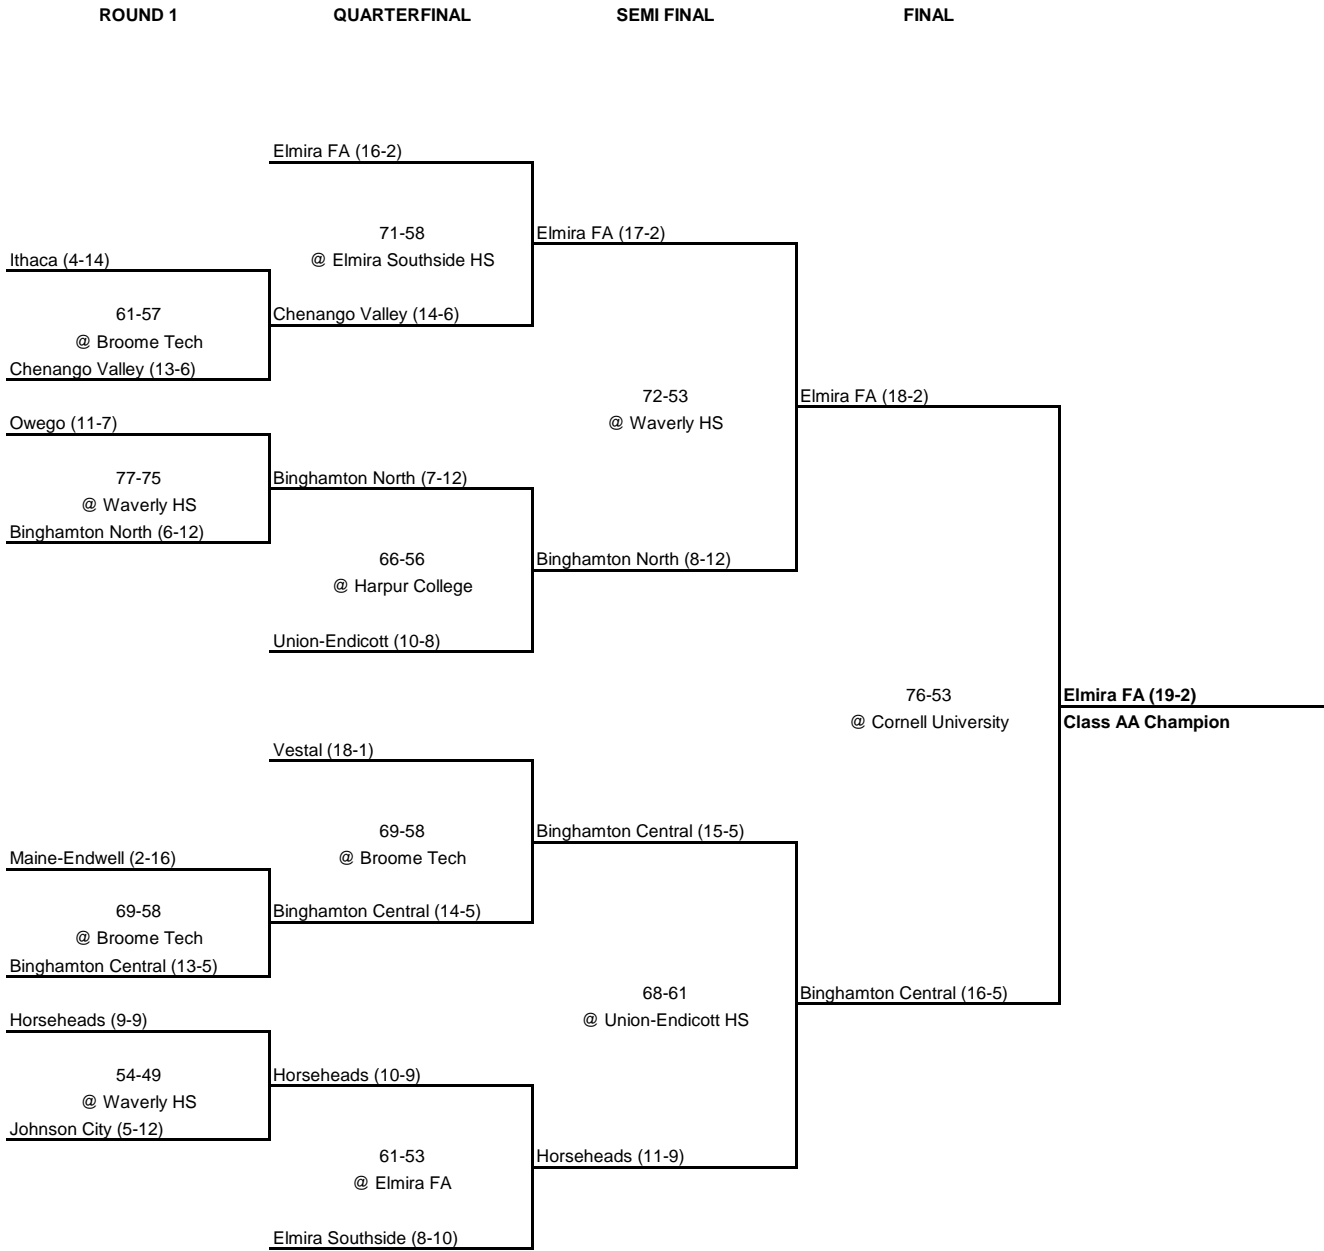

## New York State Section IV

**1968 Class A Championship**

**New York State Section IV**

ROUND 1

QUARTERFINAL

SEMI FINAL

FINAL