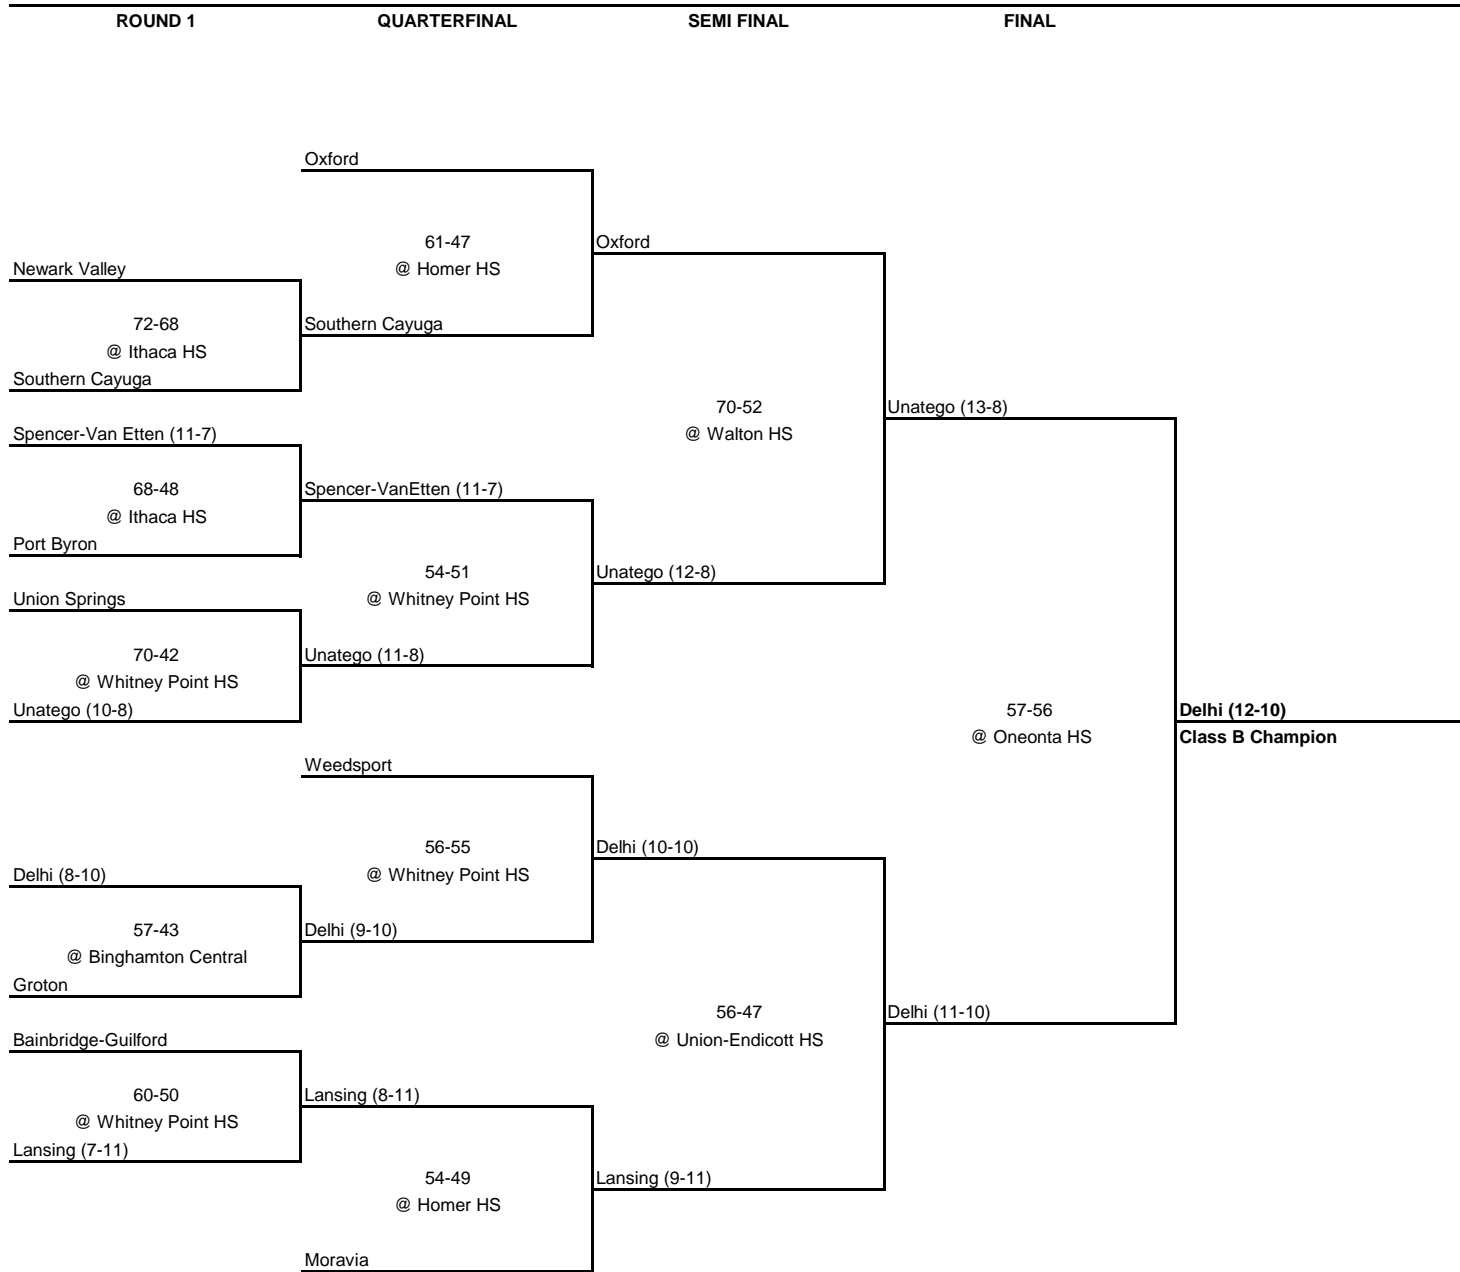

1968 Class B Championship

New York State Section IV