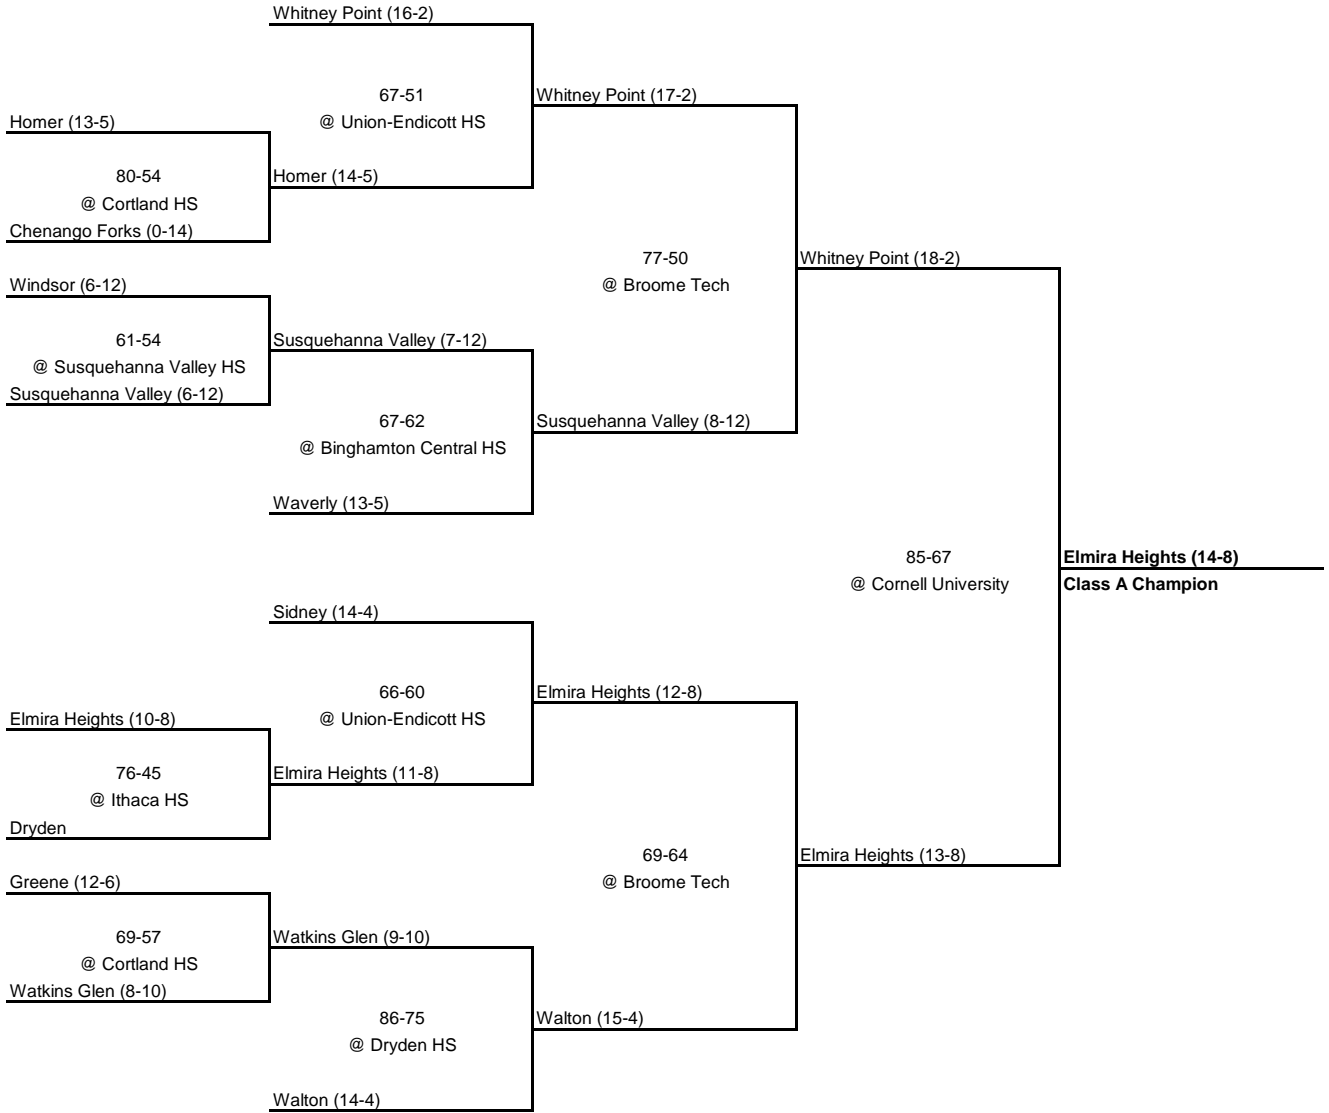

## New York State Section IV

**1968 Class A Championship**

**New York State Section IV**

ROUND 1

QUARTERFINAL

SEMI FINAL

FINAL