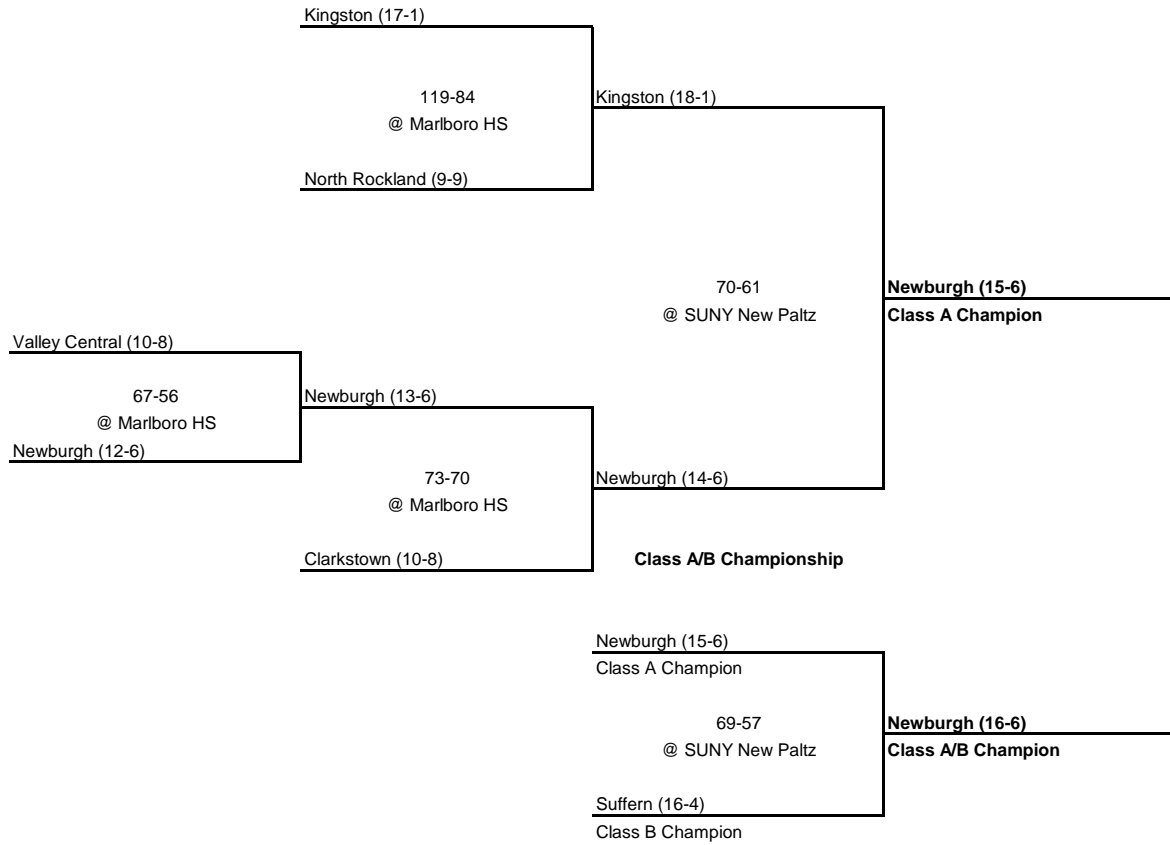

---

---

**1968 CLASS A CHAMPIONSHIP**

---

---

**New York State Section IX**

---

---

QUARTERFINAL

SEMI FINAL

FINAL

---

---

**1968 CLASS B CHAMPIONSHIP**

---

---

**New York State Section IX**

---

---

QUARTERFINAL

SEMI FINAL

FINAL

---

---