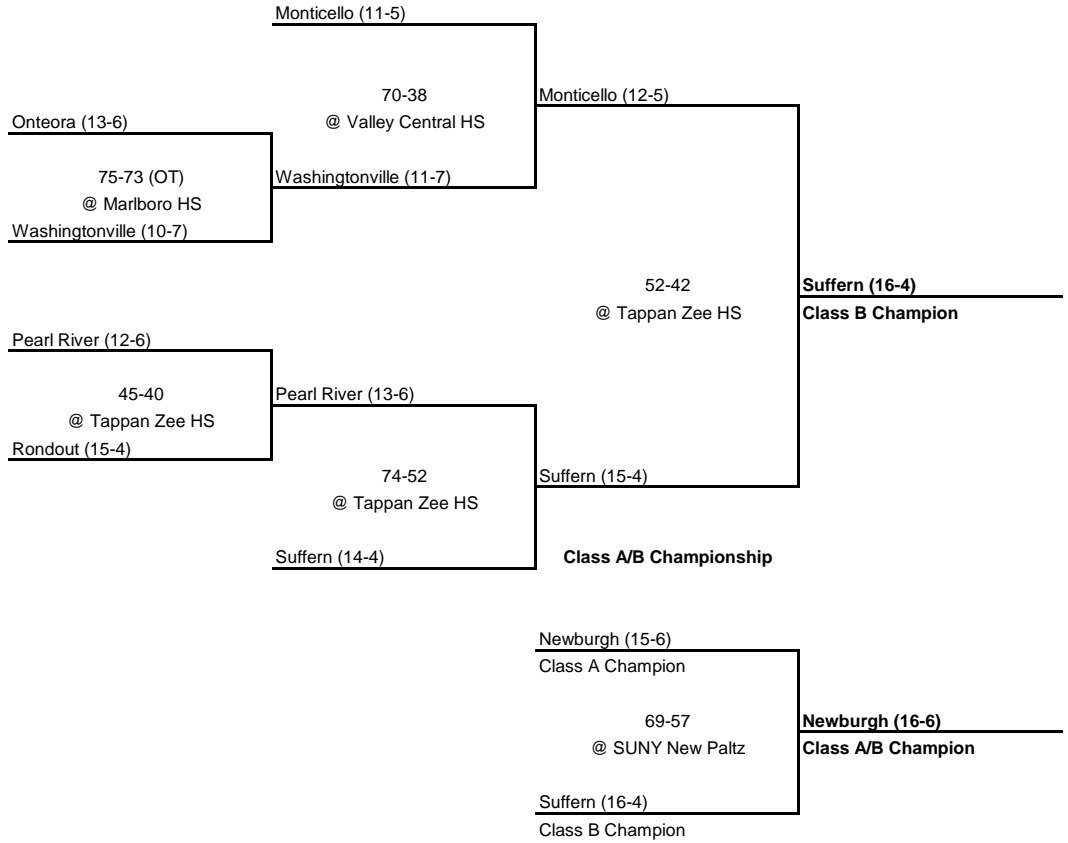

**New York State Section IX**

---

---

QUARTERFINAL

SEMI FINAL

FINAL

---

---

Marlboro (12-6)

71-67  
@ Valley Central HS

Liberty (10-8)

Liberty (11-8)

73-68  
@ Valley Central HS

**Liberty (12-8)**  
**Class C Champion**

Pine Bush (10-8)

71-50  
@ Valley Central HS