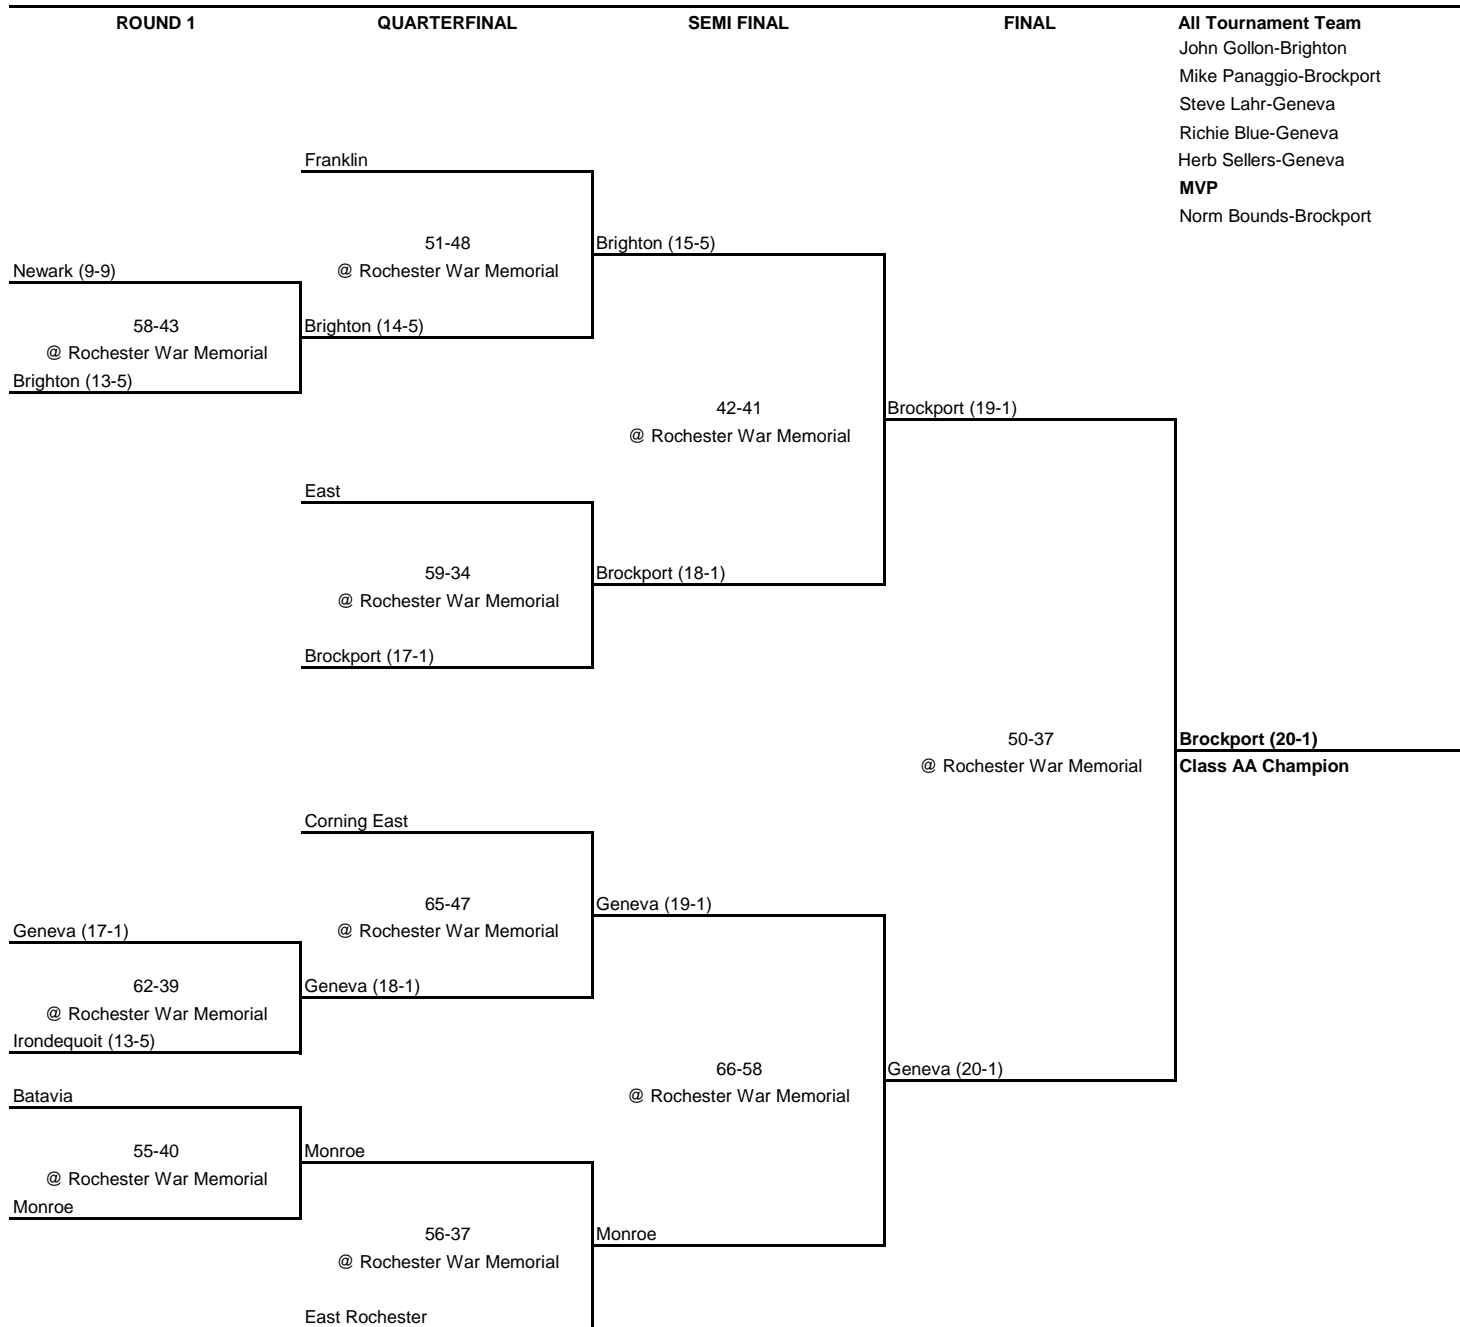

1968 CLASS AA CHAMPIONSHIP

New York State Section V

1968 CLASS B CHAMPIONSHIP

New York State Section V

1968 CLASS C CHAMPIONSHIP

New York State Section V

1968 CLASS D CHAMPIONSHIP

New York State Section V