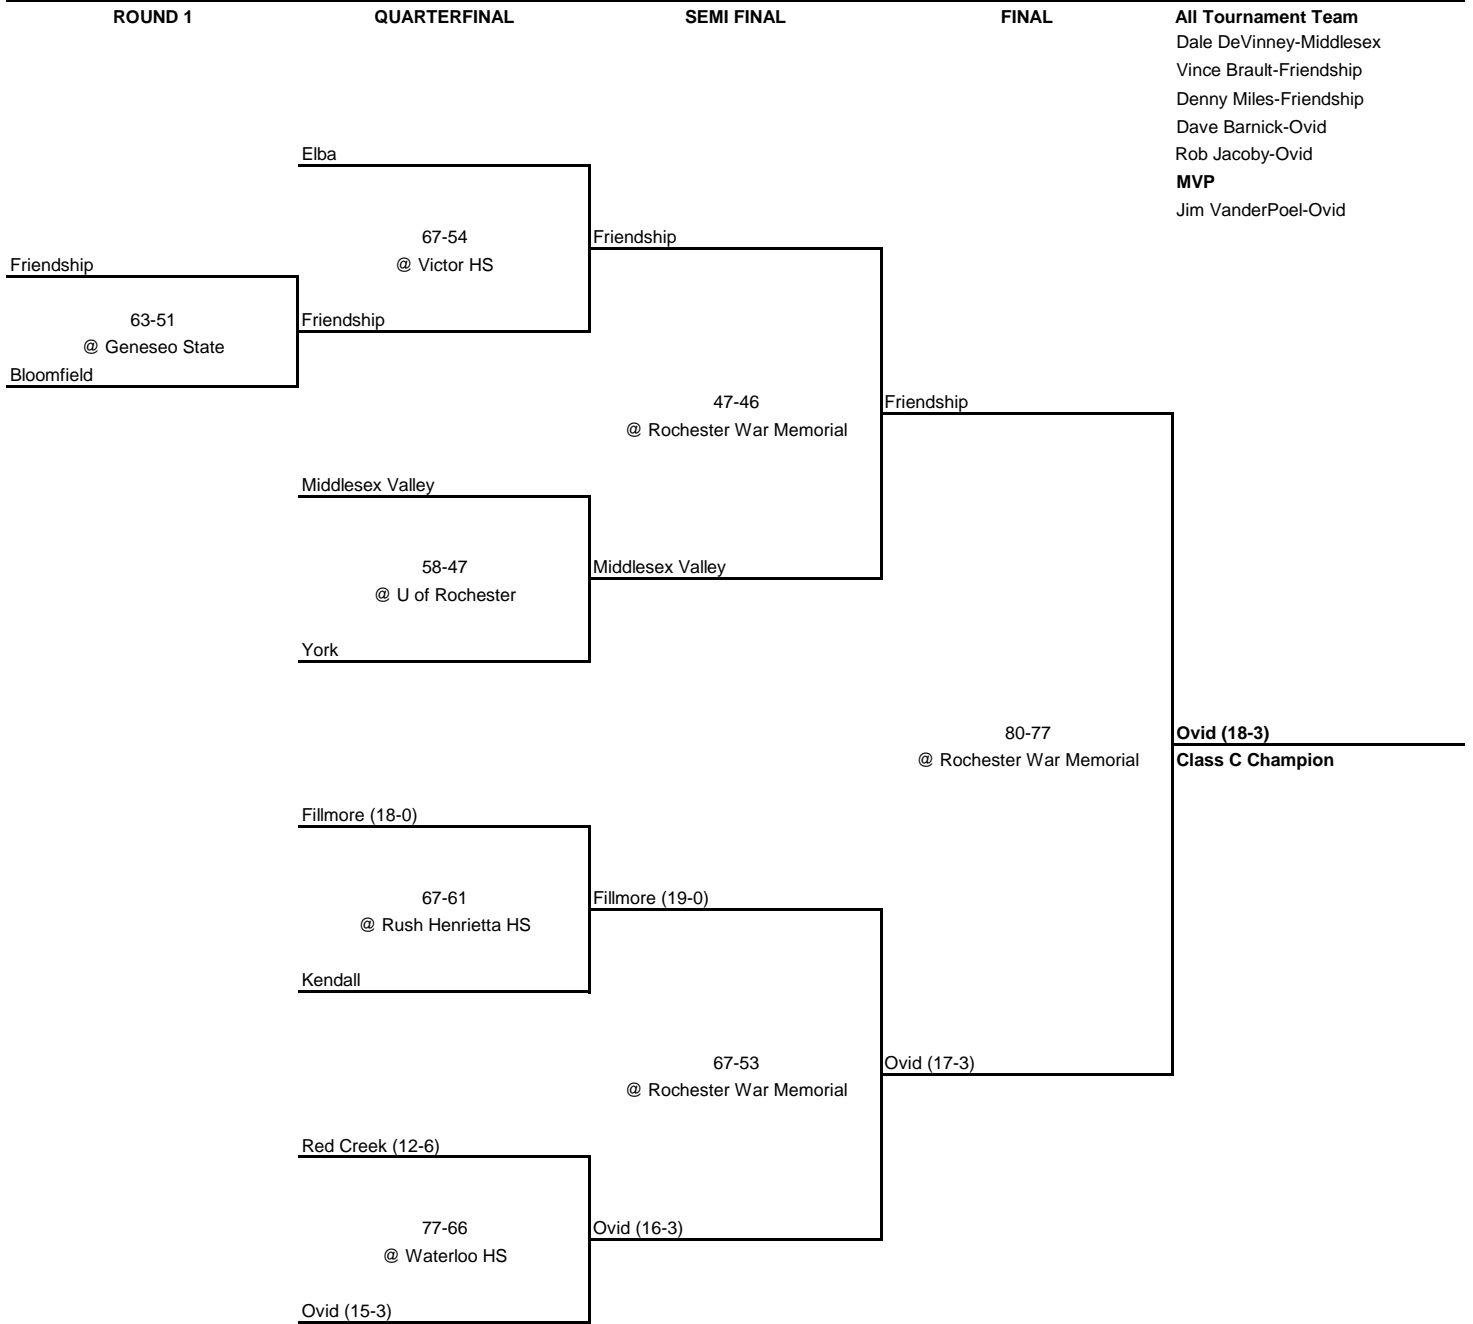

1968 CLASS AA CHAMPIONSHIP

New York State Section V

1968 CLASS B CHAMPIONSHIP

New York State Section V

1968 CLASS C CHAMPIONSHIP

New York State Section V

1968 CLASS D CHAMPIONSHIP

New York State Section V