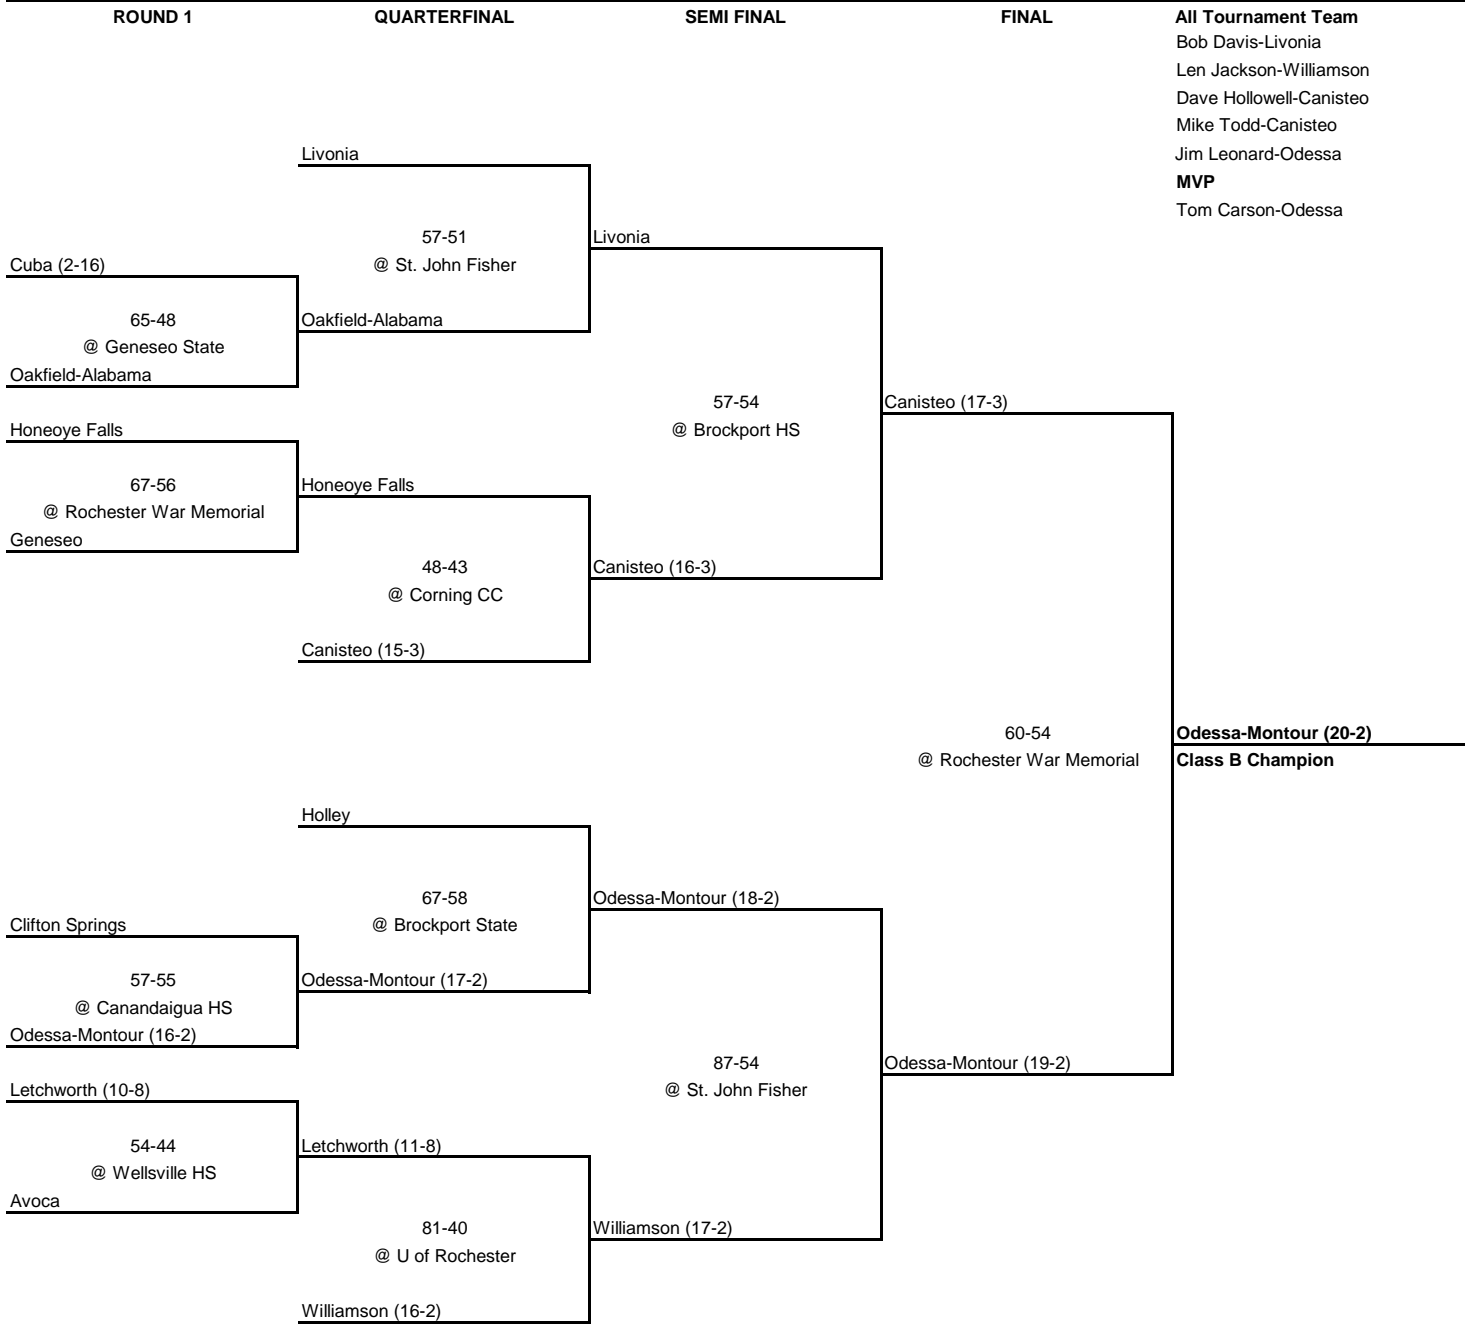

1968 CLASS AA CHAMPIONSHIP

New York State Section V

1968 CLASS B CHAMPIONSHIP

New York State Section V

1968 CLASS C CHAMPIONSHIP

New York State Section V

1968 CLASS D CHAMPIONSHIP

New York State Section V