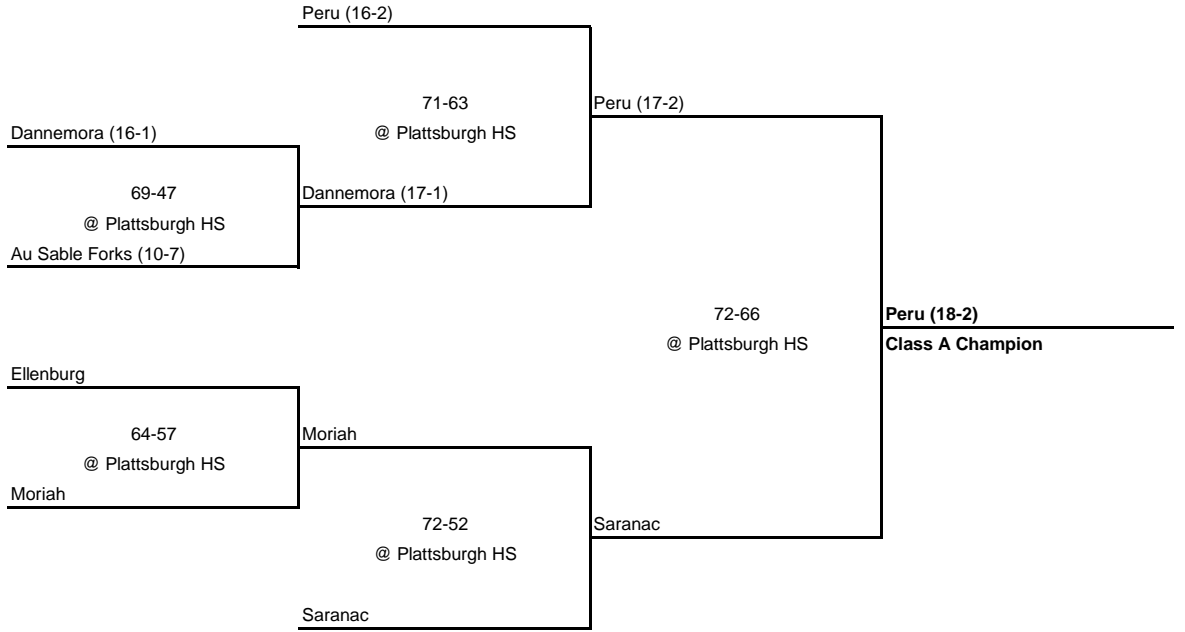

---

---

**1968 CLASS A CHAMPIONSHIP**

---

---

**New York State Section VII**

---

---

QUARTERFINAL

SEMI FINAL

FINAL

---

---

**1968 CLASS B CHAMPIONSHIP**

---

---

**New York State Section VII**

---

---

QUARTERFINAL

SEMI FINAL

FINAL

---

---